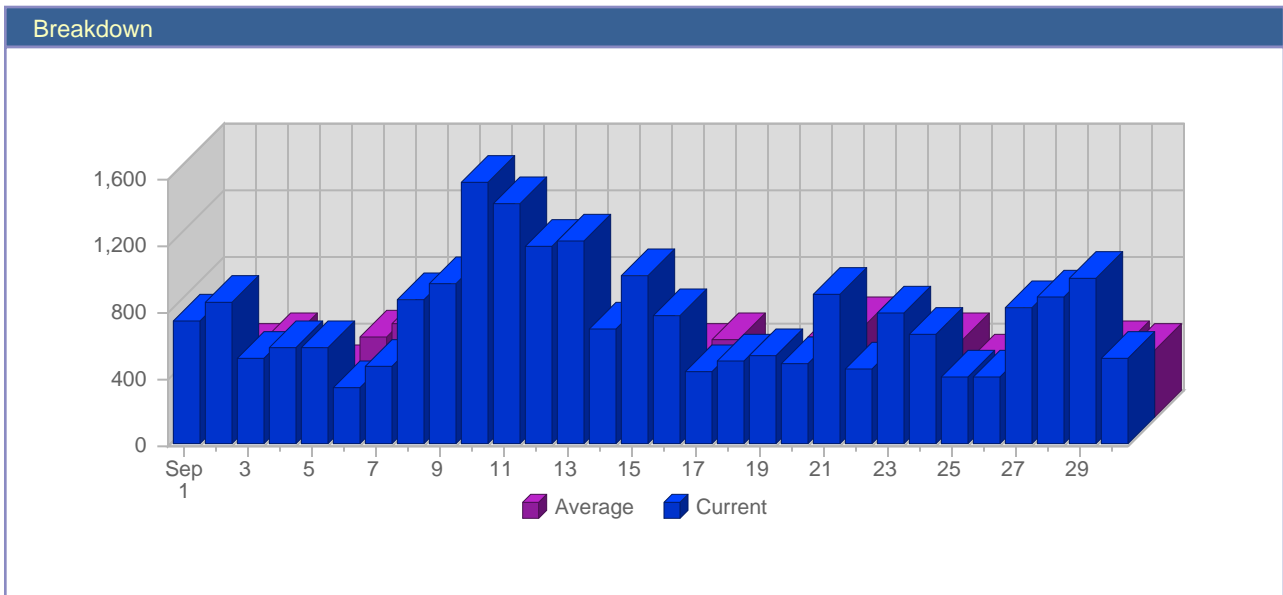

Traffic Reports Hits

Report Description	
Report Description:	Hits during the month of September 2009
Report Range:	Month of September 2009
Report Scope:	Historical Data

Date	Total Hits	Average Hits Historically	Change	Percent of Total Hits
Tue Sep 1st, 2009	747	431.25	+280 ▲	3.30%
Wed Sep 2nd, 2009	854	414.10	+191 ▲	3.77%
Thu Sep 3rd, 2009	513	475.20	-95 ▼	2.27%
Fri Sep 4th, 2009	585	341.35	-276 ▼	2.58%
Sat Sep 5th, 2009	582	282.15	-501 ▼	2.57%
Sun Sep 6th, 2009	337	482.70	-784 ▼	1.49%
Mon Sep 7th, 2009	475	563.50	+187 ▲	2.10%
Tue Sep 8th, 2009	864	431.25	+117 ▲	3.82%
Wed Sep 9th, 2009	962	414.10	+108 ▲	4.25%
Thu Sep 10th, 2009	1,579	475.20	+1,066 ▲	6.97%
Fri Sep 11th, 2009	1,447	341.35	+862 ▲	6.39%
Sat Sep 12th, 2009	1,198	282.15	+616 ▲	5.29%
Sun Sep 13th, 2009	1,226	482.70	+889 ▲	5.42%
Mon Sep 14th, 2009	691	563.50	+216 ▲	3.05%
Tue Sep 15th, 2009	1,012	431.25	+148 ▲	4.47%
Wed Sep 16th, 2009	771	414.10	-191 ▼	3.41%
Thu Sep 17th, 2009	442	475.20	-1,137 ▼	1.95%
Fri Sep 18th, 2009	501	341.35	-946 ▼	2.21%
Sat Sep 19th, 2009	528	282.15	-670 ▼	2.33%
Sun Sep 20th, 2009	484	482.70	-742 ▼	2.14%
Mon Sep 21st, 2009	901	563.50	+210 ▲	3.98%
Tue Sep 22nd, 2009	450	431.25	-562 ▼	1.99%
Wed Sep 23rd, 2009	791	414.10	+20 ▲	3.49%
Thu Sep 24th, 2009	657	475.20	+215 ▲	2.90%
Fri Sep 25th, 2009	409	341.35	-92 ▼	1.81%
Sat Sep 26th, 2009	404	282.15	-124 ▼	1.78%
Sun Sep 27th, 2009	831	482.70	+347 ▲	3.67%
Mon Sep 28th, 2009	885	563.50	-16 ▼	3.91%
Tue Sep 29th, 2009	992	431.25	+542 ▲	4.38%
Wed Sep 30th, 2009	523	414.10	-268 ▼	2.31%
	22,641	10,721		