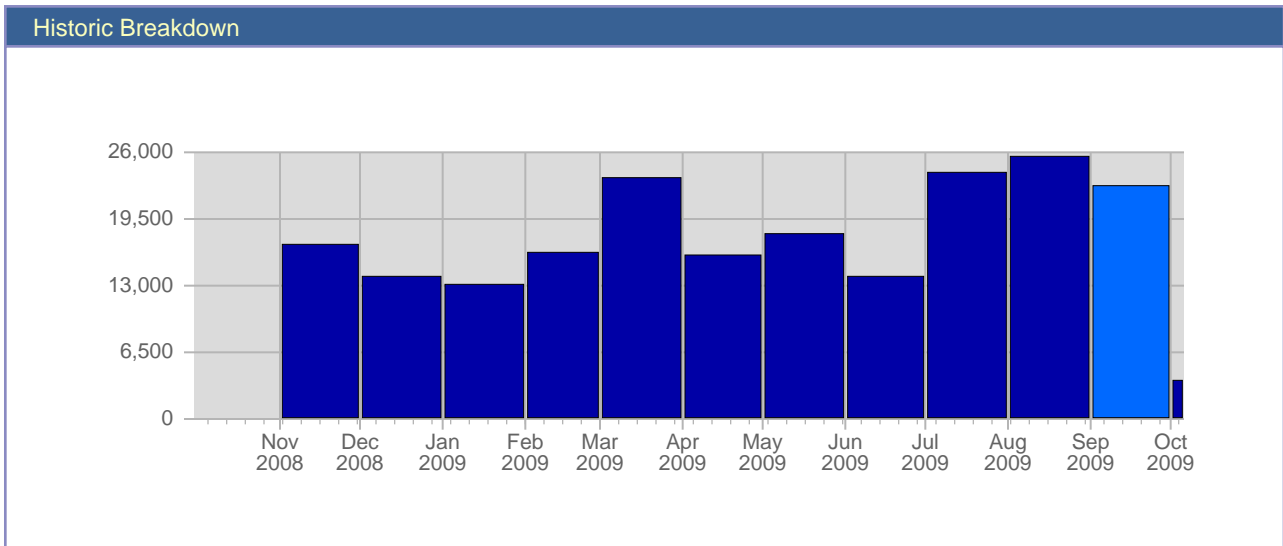

Traffic Reports Hits

Report Description	
Report Description:	Hits during the month of September 2009
Report Range:	Month of September 2009
Report Scope:	Historical Data

Date	Total Hits	Average Hits Historically	Change	Percent of Total Hits
Tue Sep 1st, 2009	747	431.25	+280 ▲	3.30%
Wed Sep 2nd, 2009	854	414.10	+191 ▲	3.77%
Thu Sep 3rd, 2009	513	475.20	-95 ▼	2.27%
Fri Sep 4th, 2009	585	341.35	-276 ▼	2.58%
Sat Sep 5th, 2009	582	282.15	-501 ▼	2.57%
Sun Sep 6th, 2009	337	482.70	-784 ▼	1.49%
Mon Sep 7th, 2009	475	563.50	+187 ▲	2.10%
Tue Sep 8th, 2009	864	431.25	+117 ▲	3.82%
Wed Sep 9th, 2009	962	414.10	+108 ▲	4.25%
Thu Sep 10th, 2009	1,579	475.20	+1,066 ▲	6.97%
Fri Sep 11th, 2009	1,447	341.35	+862 ▲	6.39%
Sat Sep 12th, 2009	1,198	282.15	+616 ▲	5.29%
Sun Sep 13th, 2009	1,226	482.70	+889 ▲	5.42%
Mon Sep 14th, 2009	691	563.50	+216 ▲	3.05%
Tue Sep 15th, 2009	1,012	431.25	+148 ▲	4.47%
Wed Sep 16th, 2009	771	414.10	-191 ▼	3.41%
Thu Sep 17th, 2009	442	475.20	-1,137 ▼	1.95%
Fri Sep 18th, 2009	501	341.35	-946 ▼	2.21%
Sat Sep 19th, 2009	528	282.15	-670 ▼	2.33%
Sun Sep 20th, 2009	484	482.70	-742 ▼	2.14%
Mon Sep 21st, 2009	901	563.50	+210 ▲	3.98%
Tue Sep 22nd, 2009	450	431.25	-562 ▼	1.99%
Wed Sep 23rd, 2009	791	414.10	+20 ▲	3.49%
Thu Sep 24th, 2009	657	475.20	+215 ▲	2.90%
Fri Sep 25th, 2009	409	341.35	-92 ▼	1.81%
Sat Sep 26th, 2009	404	282.15	-124 ▼	1.78%
Sun Sep 27th, 2009	831	482.70	+347 ▲	3.67%
Mon Sep 28th, 2009	885	563.50	-16 ▼	3.91%
Tue Sep 29th, 2009	992	431.25	+542 ▲	4.38%
Wed Sep 30th, 2009	523	414.10	-268 ▼	2.31%
	22,641	10,721		