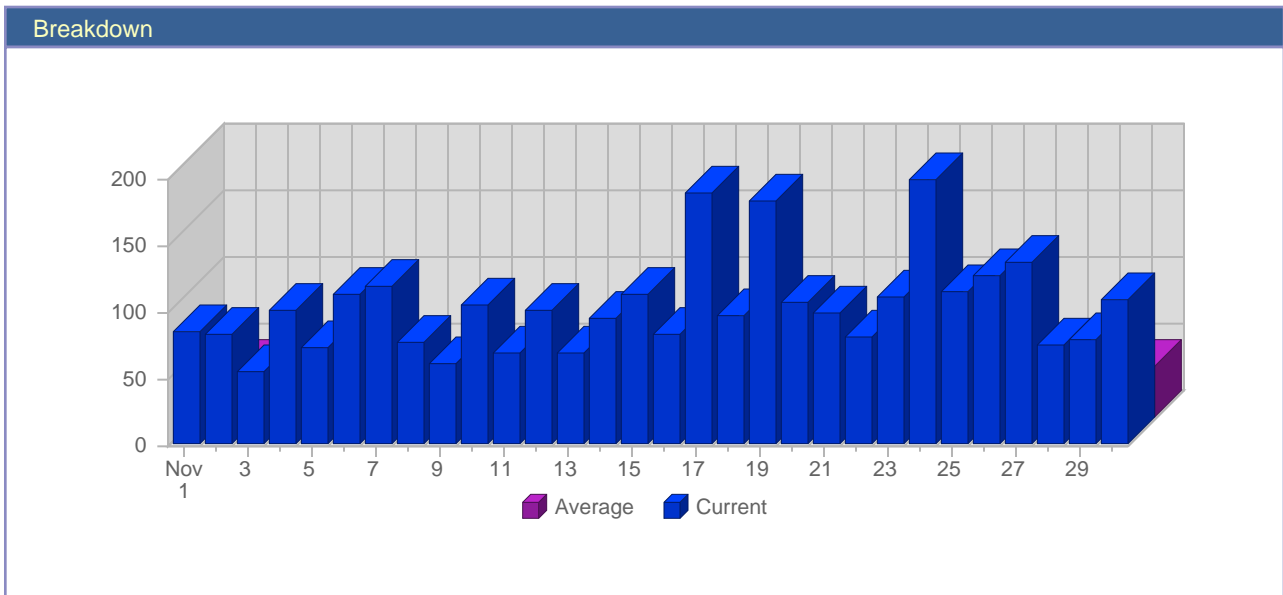

# Traffic Reports Visits

Report Description	
Report Description:	Visits during the month of November 2009
Report Range:	Month of November 2009
Report Scope:	Historical Data

Date	Total Visits	Average Visits Historically	Change	Percent of Total Visits
Sun Nov 1st, 2009	85	37.25	+20 ▲	2.74%
Mon Nov 2nd, 2009	82	38.70	+17 ▲	2.65%
Tue Nov 3rd, 2009	55	30.15	+13 ▲	1.77%
Wed Nov 4th, 2009	101	36.50	+41 ▲	3.26%
Thu Nov 5th, 2009	72	39.35	+19 ▲	2.32%
Fri Nov 6th, 2009	114	31.95	+45 ▲	3.68%
Sat Nov 7th, 2009	118	30.70	+53 ▲	3.81%
Sun Nov 8th, 2009	76	37.25	-9 ▼	2.45%
Mon Nov 9th, 2009	60	38.70	-22 ▼	1.94%
Tue Nov 10th, 2009	105	30.15	+50 ▲	3.39%
Wed Nov 11th, 2009	69	36.50	-32 ▼	2.23%
Thu Nov 12th, 2009	101	39.35	+29 ▲	3.26%
Fri Nov 13th, 2009	69	31.95	-45 ▼	2.23%
Sat Nov 14th, 2009	95	30.70	-23 ▼	3.07%
Sun Nov 15th, 2009	114	37.25	+38 ▲	3.68%
Mon Nov 16th, 2009	83	38.70	+23 ▲	2.68%
Tue Nov 17th, 2009	188	30.15	+83 ▲	6.07%
Wed Nov 18th, 2009	97	36.50	+28 ▲	3.13%
Thu Nov 19th, 2009	182	39.35	+81 ▲	5.87%
Fri Nov 20th, 2009	106	31.95	+37 ▲	3.42%
Sat Nov 21st, 2009	98	30.70	+3 ▲	3.16%
Sun Nov 22nd, 2009	81	37.25	-33 ▼	2.61%
Mon Nov 23rd, 2009	111	38.70	+28 ▲	3.58%
Tue Nov 24th, 2009	199	30.15	+11 ▲	6.42%
Wed Nov 25th, 2009	115	36.50	+18 ▲	3.71%
Thu Nov 26th, 2009	126	39.35	-56 ▼	4.07%
Fri Nov 27th, 2009	137	31.95	+31 ▲	4.42%
Sat Nov 28th, 2009	74	30.70	-24 ▼	2.39%
Sun Nov 29th, 2009	78	37.25	-3 ▼	2.52%
Mon Nov 30th, 2009	109	38.70	-2 ▼	3.52%
	3,100	730		