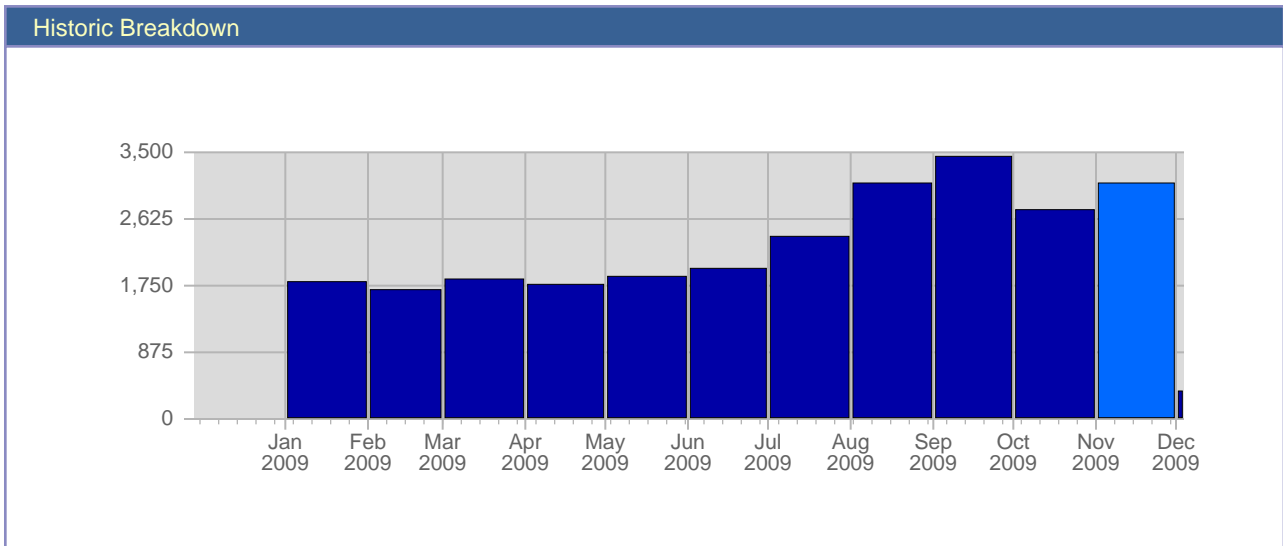

# Traffic Reports Visits

Report Description	
Report Description:	Visits during the month of November 2009
Report Range:	Month of November 2009
Report Scope:	Historical Data

Date	Total Visits	Average Visits Historically	Change	Percent of Total Visits
Sun Nov 1st, 2009	85	37.25	+20 ▲	2.74%
Mon Nov 2nd, 2009	82	38.70	+17 ▲	2.65%
Tue Nov 3rd, 2009	55	30.15	+13 ▲	1.77%
Wed Nov 4th, 2009	101	36.50	+41 ▲	3.26%
Thu Nov 5th, 2009	72	39.35	+19 ▲	2.32%
Fri Nov 6th, 2009	114	31.95	+45 ▲	3.68%
Sat Nov 7th, 2009	118	30.70	+53 ▲	3.81%
Sun Nov 8th, 2009	76	37.25	-9 ▼	2.45%
Mon Nov 9th, 2009	60	38.70	-22 ▼	1.94%
Tue Nov 10th, 2009	105	30.15	+50 ▲	3.39%
Wed Nov 11th, 2009	69	36.50	-32 ▼	2.23%
Thu Nov 12th, 2009	101	39.35	+29 ▲	3.26%
Fri Nov 13th, 2009	69	31.95	-45 ▼	2.23%
Sat Nov 14th, 2009	95	30.70	-23 ▼	3.07%
Sun Nov 15th, 2009	114	37.25	+38 ▲	3.68%
Mon Nov 16th, 2009	83	38.70	+23 ▲	2.68%
Tue Nov 17th, 2009	188	30.15	+83 ▲	6.07%
Wed Nov 18th, 2009	97	36.50	+28 ▲	3.13%
Thu Nov 19th, 2009	182	39.35	+81 ▲	5.87%
Fri Nov 20th, 2009	106	31.95	+37 ▲	3.42%
Sat Nov 21st, 2009	98	30.70	+3 ▲	3.16%
Sun Nov 22nd, 2009	81	37.25	-33 ▼	2.61%
Mon Nov 23rd, 2009	111	38.70	+28 ▲	3.58%
Tue Nov 24th, 2009	199	30.15	+11 ▲	6.42%
Wed Nov 25th, 2009	115	36.50	+18 ▲	3.71%
Thu Nov 26th, 2009	126	39.35	-56 ▼	4.07%
Fri Nov 27th, 2009	137	31.95	+31 ▲	4.42%
Sat Nov 28th, 2009	74	30.70	-24 ▼	2.39%
Sun Nov 29th, 2009	78	37.25	-3 ▼	2.52%
Mon Nov 30th, 2009	109	38.70	-2 ▼	3.52%
	3,100	730		