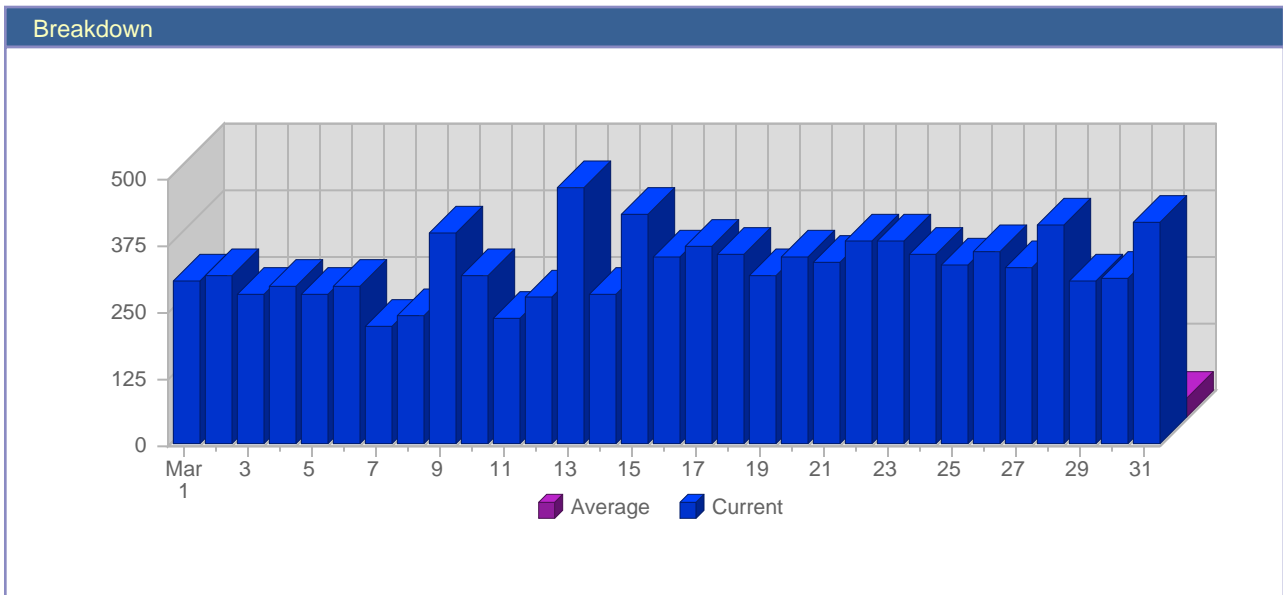

Traffic Reports Visits

Report Description	
Report Description:	Visits during the month of March 2010
Report Range:	Month of March 2010
Report Scope:	Historical Data

Date	Total Visits	Average Visits Historically	Change	Percent of Total Visits
Mon Mar 1st, 2010	307	38.70	-19 ▼	2.97%
Tue Mar 2nd, 2010	316	30.15	+70 ▲	3.05%
Wed Mar 3rd, 2010	283	36.50	+17 ▲	2.73%
Thu Mar 4th, 2010	296	39.35	+50 ▲	2.86%
Fri Mar 5th, 2010	281	31.95	-24 ▼	2.71%
Sat Mar 6th, 2010	299	30.70	-62 ▼	2.89%
Sun Mar 7th, 2010	223	37.25	-80 ▼	2.15%
Mon Mar 8th, 2010	240	38.70	-67 ▼	2.32%
Tue Mar 9th, 2010	395	30.15	+79 ▲	3.82%
Wed Mar 10th, 2010	315	36.50	+32 ▲	3.04%
Thu Mar 11th, 2010	238	39.35	-58 ▼	2.30%
Fri Mar 12th, 2010	276	31.95	-5 ▼	2.67%
Sat Mar 13th, 2010	483	30.70	+184 ▲	4.67%
Sun Mar 14th, 2010	283	37.25	+60 ▲	2.73%
Mon Mar 15th, 2010	431	38.70	+191 ▲	4.16%
Tue Mar 16th, 2010	354	30.15	-41 ▼	3.42%
Wed Mar 17th, 2010	370	36.50	+55 ▲	3.57%
Thu Mar 18th, 2010	356	39.35	+118 ▲	3.44%
Fri Mar 19th, 2010	315	31.95	+39 ▲	3.04%
Sat Mar 20th, 2010	351	30.70	-132 ▼	3.39%
Sun Mar 21st, 2010	342	37.25	+59 ▲	3.30%
Mon Mar 22nd, 2010	383	38.70	-48 ▼	3.70%
Tue Mar 23rd, 2010	383	30.15	+29 ▲	3.70%
Wed Mar 24th, 2010	356	36.50	-14 ▼	3.44%
Thu Mar 25th, 2010	336	39.35	-20 ▼	3.25%
Fri Mar 26th, 2010	362	31.95	+47 ▲	3.50%
Sat Mar 27th, 2010	334	30.70	-17 ▼	3.23%
Sun Mar 28th, 2010	413	37.25	+71 ▲	3.99%
Mon Mar 29th, 2010	305	38.70	-78 ▼	2.95%
Tue Mar 30th, 2010	313	30.15	-70 ▼	3.02%
Wed Mar 31st, 2010	415	36.50	+59 ▲	4.01%
	10,354	730		