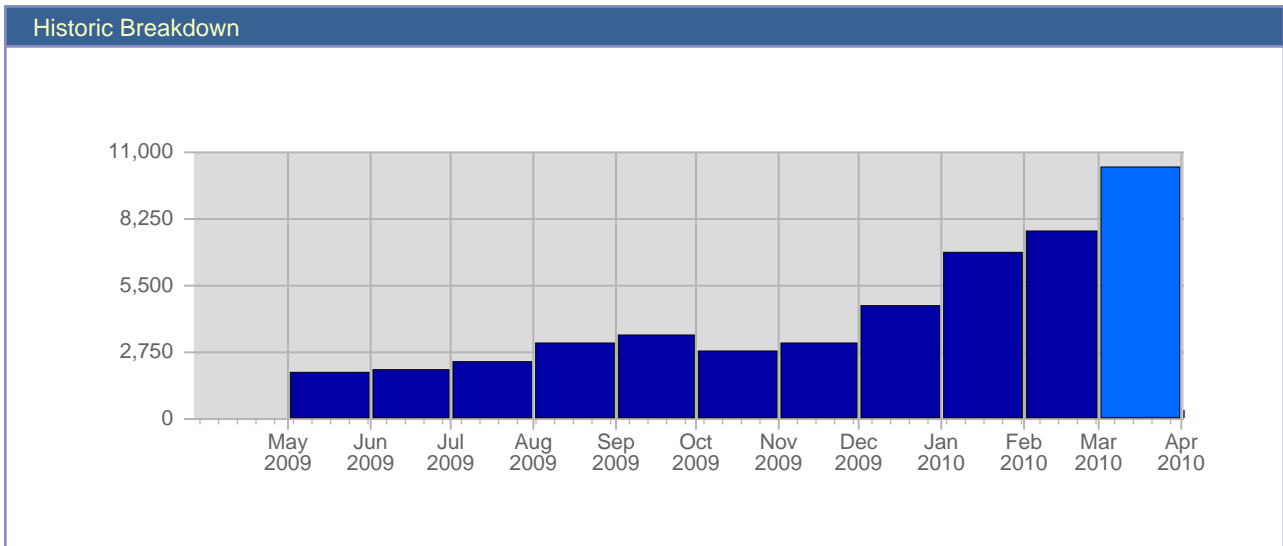

Traffic Reports Visits

Report Description	
Report Description:	Visits during the month of March 2010
Report Range:	Month of March 2010
Report Scope:	Historical Data

Date	Total Visits	Average Visits Historically	Change	Percent of Total Visits
Mon Mar 1st, 2010	307	38.70	-19 ▼	2.97%
Tue Mar 2nd, 2010	316	30.15	+70 ▲	3.05%
Wed Mar 3rd, 2010	283	36.50	+17 ▲	2.73%
Thu Mar 4th, 2010	296	39.35	+50 ▲	2.86%
Fri Mar 5th, 2010	281	31.95	-24 ▼	2.71%
Sat Mar 6th, 2010	299	30.70	-62 ▼	2.89%
Sun Mar 7th, 2010	223	37.25	-80 ▼	2.15%
Mon Mar 8th, 2010	240	38.70	-67 ▼	2.32%
Tue Mar 9th, 2010	395	30.15	+79 ▲	3.82%
Wed Mar 10th, 2010	315	36.50	+32 ▲	3.04%
Thu Mar 11th, 2010	238	39.35	-58 ▼	2.30%
Fri Mar 12th, 2010	276	31.95	-5 ▼	2.67%
Sat Mar 13th, 2010	483	30.70	+184 ▲	4.67%
Sun Mar 14th, 2010	283	37.25	+60 ▲	2.73%
Mon Mar 15th, 2010	431	38.70	+191 ▲	4.16%
Tue Mar 16th, 2010	354	30.15	-41 ▼	3.42%
Wed Mar 17th, 2010	370	36.50	+55 ▲	3.57%
Thu Mar 18th, 2010	356	39.35	+118 ▲	3.44%
Fri Mar 19th, 2010	315	31.95	+39 ▲	3.04%
Sat Mar 20th, 2010	351	30.70	-132 ▼	3.39%
Sun Mar 21st, 2010	342	37.25	+59 ▲	3.30%
Mon Mar 22nd, 2010	383	38.70	-48 ▼	3.70%
Tue Mar 23rd, 2010	383	30.15	+29 ▲	3.70%
Wed Mar 24th, 2010	356	36.50	-14 ▼	3.44%
Thu Mar 25th, 2010	336	39.35	-20 ▼	3.25%
Fri Mar 26th, 2010	362	31.95	+47 ▲	3.50%
Sat Mar 27th, 2010	334	30.70	-17 ▼	3.23%
Sun Mar 28th, 2010	413	37.25	+71 ▲	3.99%
Mon Mar 29th, 2010	305	38.70	-78 ▼	2.95%
Tue Mar 30th, 2010	313	30.15	-70 ▼	3.02%
Wed Mar 31st, 2010	415	36.50	+59 ▲	4.01%
	10,354	730		