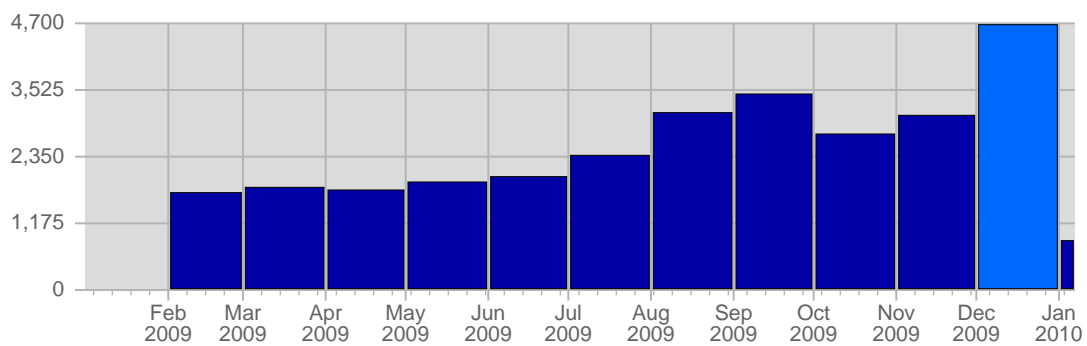

Traffic Reports Visits

Report Description

Report Description: Visits during the month of December 2009
 Report Range: Month of December 2009
 Report Scope: Historical Data

Historic Breakdown

Breakdown

Date	Total Visits	Average Visits Historically	Change	Percent of Total Visits
Tue Dec 1st, 2009	122	30.15	+41 ▲	2.60%
Wed Dec 2nd, 2009	121	36.50	+10 ▲	2.58%
Thu Dec 3rd, 2009	137	39.35	-62 ▼	2.92%
Fri Dec 4th, 2009	118	31.95	+3 ▲	2.51%
Sat Dec 5th, 2009	118	30.70	-8 ▼	2.51%
Sun Dec 6th, 2009	114	37.25	-23 ▼	2.43%
Mon Dec 7th, 2009	126	38.70	+52 ▲	2.68%
Tue Dec 8th, 2009	269	30.15	+147 ▲	5.73%
Wed Dec 9th, 2009	198	36.50	+77 ▲	4.22%
Thu Dec 10th, 2009	161	39.35	+24 ▲	3.43%
Fri Dec 11th, 2009	167	31.95	+49 ▲	3.56%
Sat Dec 12th, 2009	145	30.70	+27 ▲	3.09%
Sun Dec 13th, 2009	188	37.25	+74 ▲	4.01%
Mon Dec 14th, 2009	158	38.70	+32 ▲	3.37%
Tue Dec 15th, 2009	185	30.15	-84 ▼	3.94%
Wed Dec 16th, 2009	151	36.50	-47 ▼	3.22%
Thu Dec 17th, 2009	184	39.35	+23 ▲	3.92%
Fri Dec 18th, 2009	165	31.95	-2 ▼	3.52%
Sat Dec 19th, 2009	135	30.70	-10 ▼	2.88%
Sun Dec 20th, 2009	134	37.25	-54 ▼	2.86%
Mon Dec 21st, 2009	134	38.70	-24 ▼	2.86%
Tue Dec 22nd, 2009	166	30.15	-19 ▼	3.54%
Wed Dec 23rd, 2009	144	36.50	-7 ▼	3.07%
Thu Dec 24th, 2009	212	39.35	+28 ▲	4.52%
Fri Dec 25th, 2009	105	31.95	-60 ▼	2.24%
Sat Dec 26th, 2009	135	30.70	0 ▬	2.88%
Sun Dec 27th, 2009	102	37.25	-32 ▼	2.17%
Mon Dec 28th, 2009	154	38.70	+20 ▲	3.28%
Tue Dec 29th, 2009	150	30.15	-16 ▼	3.20%
Wed Dec 30th, 2009	148	36.50	+4 ▲	3.15%
Thu Dec 31st, 2009	148	39.35	-64 ▼	3.15%
	4,694	730		