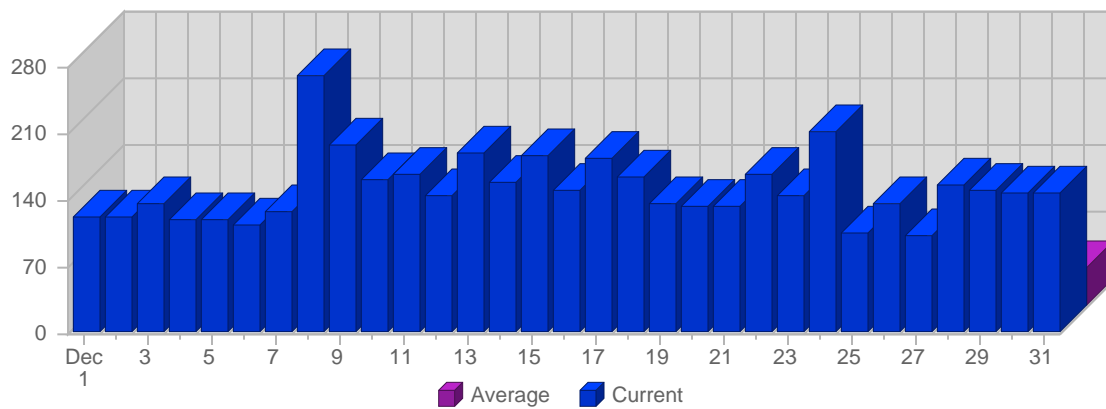

Traffic Reports Visits

Report Description

Report Description: Visits during the month of December 2009
 Report Range: Month of December 2009
 Report Scope: Historical Data

Historic Breakdown

Breakdown

Date	Total Visits	Average Visits Historically	Change	Percent of Total Visits
Tue Dec 1st, 2009	122	30.15	+41 ▲	2.60%
Wed Dec 2nd, 2009	121	36.50	+10 ▲	2.58%
Thu Dec 3rd, 2009	137	39.35	-62 ▼	2.92%
Fri Dec 4th, 2009	118	31.95	+3 ▲	2.51%
Sat Dec 5th, 2009	118	30.70	-8 ▼	2.51%
Sun Dec 6th, 2009	114	37.25	-23 ▼	2.43%
Mon Dec 7th, 2009	126	38.70	+52 ▲	2.68%
Tue Dec 8th, 2009	269	30.15	+147 ▲	5.73%
Wed Dec 9th, 2009	198	36.50	+77 ▲	4.22%
Thu Dec 10th, 2009	161	39.35	+24 ▲	3.43%
Fri Dec 11th, 2009	167	31.95	+49 ▲	3.56%
Sat Dec 12th, 2009	145	30.70	+27 ▲	3.09%
Sun Dec 13th, 2009	188	37.25	+74 ▲	4.01%
Mon Dec 14th, 2009	158	38.70	+32 ▲	3.37%
Tue Dec 15th, 2009	185	30.15	-84 ▼	3.94%
Wed Dec 16th, 2009	151	36.50	-47 ▼	3.22%
Thu Dec 17th, 2009	184	39.35	+23 ▲	3.92%
Fri Dec 18th, 2009	165	31.95	-2 ▼	3.52%
Sat Dec 19th, 2009	135	30.70	-10 ▼	2.88%
Sun Dec 20th, 2009	134	37.25	-54 ▼	2.86%
Mon Dec 21st, 2009	134	38.70	-24 ▼	2.86%
Tue Dec 22nd, 2009	166	30.15	-19 ▼	3.54%
Wed Dec 23rd, 2009	144	36.50	-7 ▼	3.07%
Thu Dec 24th, 2009	212	39.35	+28 ▲	4.52%
Fri Dec 25th, 2009	105	31.95	-60 ▼	2.24%
Sat Dec 26th, 2009	135	30.70	0 ▬	2.88%
Sun Dec 27th, 2009	102	37.25	-32 ▼	2.17%
Mon Dec 28th, 2009	154	38.70	+20 ▲	3.28%
Tue Dec 29th, 2009	150	30.15	-16 ▼	3.20%
Wed Dec 30th, 2009	148	36.50	+4 ▲	3.15%
Thu Dec 31st, 2009	148	39.35	-64 ▼	3.15%
	4,694	730		