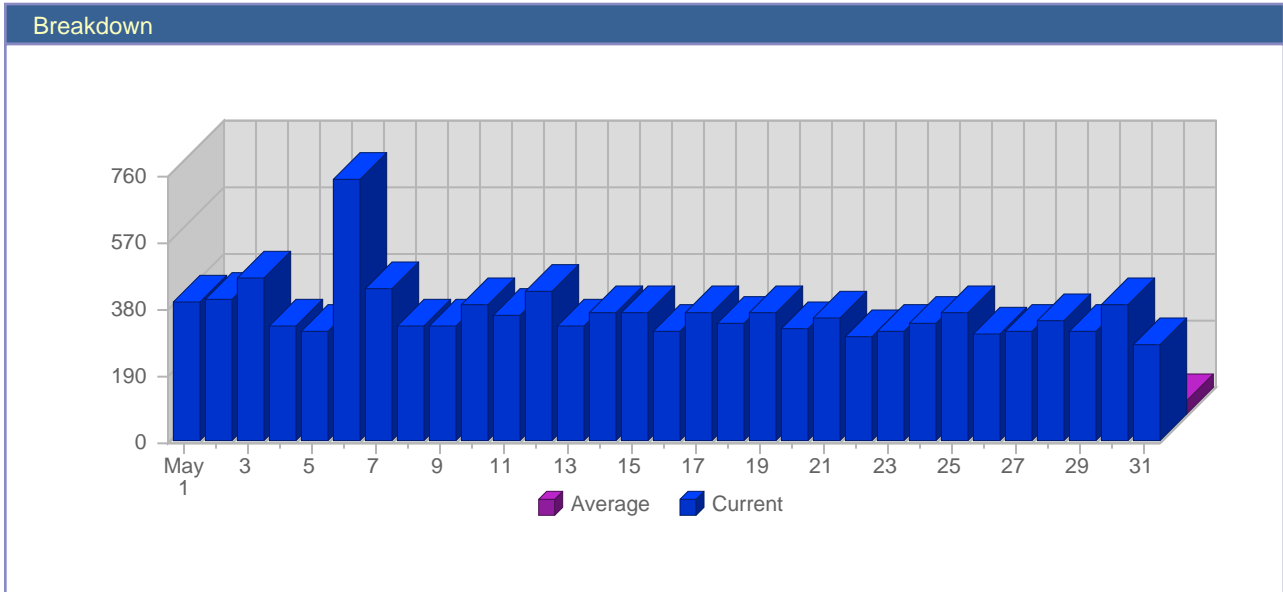

Traffic Reports Visits

Report Description	
Report Description:	Visits during the month of May 2010
Report Range:	Month of May 2010
Report Scope:	Historical Data

Date	Total Visits	Average Visits Historically	Change	Percent of Total Visits
Sat May 1st, 2010	397	30.70	+82 ▲	3.50%
Sun May 2nd, 2010	407	37.25	+101 ▲	3.58%
Mon May 3rd, 2010	464	38.70	+99 ▲	4.09%
Tue May 4th, 2010	333	30.15	-64 ▼	2.93%
Wed May 5th, 2010	318	36.50	-109 ▼	2.80%
Thu May 6th, 2010	748	39.35	+439 ▲	6.59%
Fri May 7th, 2010	434	31.95	+67 ▲	3.82%
Sat May 8th, 2010	327	30.70	-70 ▼	2.88%
Sun May 9th, 2010	333	37.25	-74 ▼	2.93%
Mon May 10th, 2010	390	38.70	-74 ▼	3.43%
Tue May 11th, 2010	364	30.15	+31 ▲	3.20%
Wed May 12th, 2010	432	36.50	+114 ▲	3.80%
Thu May 13th, 2010	329	39.35	-419 ▼	2.90%
Fri May 14th, 2010	371	31.95	-63 ▼	3.27%
Sat May 15th, 2010	368	30.70	+41 ▲	3.24%
Sun May 16th, 2010	316	37.25	-17 ▼	2.78%
Mon May 17th, 2010	367	38.70	-23 ▼	3.23%
Tue May 18th, 2010	340	30.15	-24 ▼	2.99%
Wed May 19th, 2010	368	36.50	-64 ▼	3.24%
Thu May 20th, 2010	322	39.35	-7 ▼	2.84%
Fri May 21st, 2010	352	31.95	-19 ▼	3.10%
Sat May 22nd, 2010	299	30.70	-69 ▼	2.63%
Sun May 23rd, 2010	316	37.25	0 ▬	2.78%
Mon May 24th, 2010	339	38.70	-28 ▼	2.98%
Tue May 25th, 2010	369	30.15	+29 ▲	3.25%
Wed May 26th, 2010	311	36.50	-57 ▼	2.74%
Thu May 27th, 2010	314	39.35	-8 ▼	2.76%
Fri May 28th, 2010	349	31.95	-3 ▼	3.07%
Sat May 29th, 2010	315	30.70	+16 ▲	2.77%
Sun May 30th, 2010	390	37.25	+74 ▲	3.43%
Mon May 31st, 2010	278	38.70	-61 ▼	2.45%
	11,360	730		