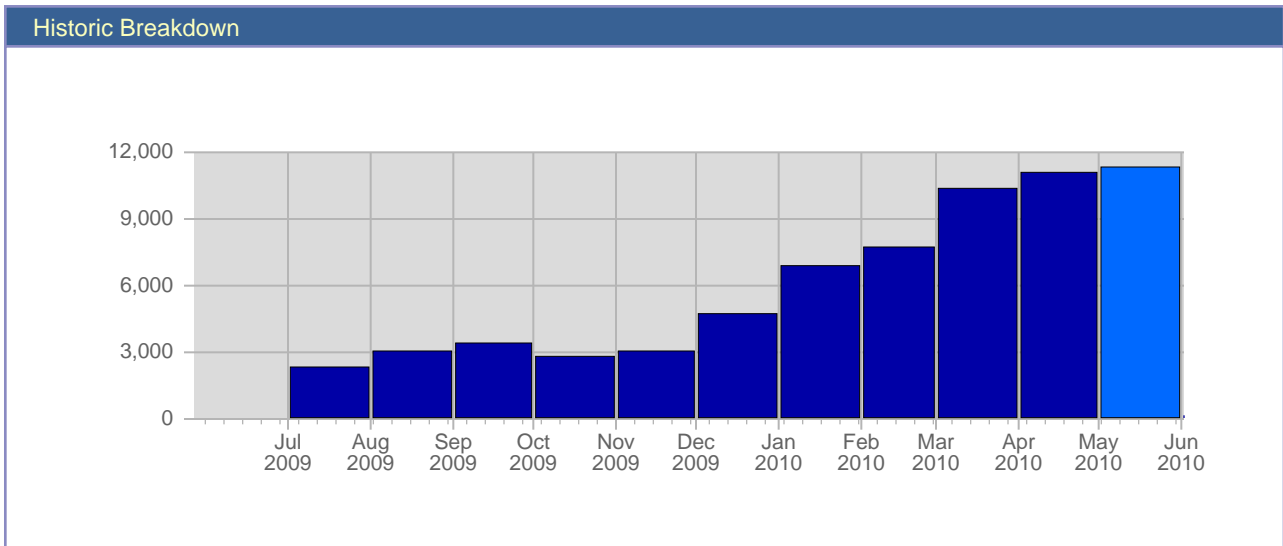

Traffic Reports Visits

Report Description	
Report Description:	Visits during the month of May 2010
Report Range:	Month of May 2010
Report Scope:	Historical Data

Date	Total Visits	Average Visits Historically	Change	Percent of Total Visits
Sat May 1st, 2010	397	30.70	+82 ▲	3.50%
Sun May 2nd, 2010	407	37.25	+101 ▲	3.58%
Mon May 3rd, 2010	464	38.70	+99 ▲	4.09%
Tue May 4th, 2010	333	30.15	-64 ▼	2.93%
Wed May 5th, 2010	318	36.50	-109 ▼	2.80%
Thu May 6th, 2010	748	39.35	+439 ▲	6.59%
Fri May 7th, 2010	434	31.95	+67 ▲	3.82%
Sat May 8th, 2010	327	30.70	-70 ▼	2.88%
Sun May 9th, 2010	333	37.25	-74 ▼	2.93%
Mon May 10th, 2010	390	38.70	-74 ▼	3.43%
Tue May 11th, 2010	364	30.15	+31 ▲	3.20%
Wed May 12th, 2010	432	36.50	+114 ▲	3.80%
Thu May 13th, 2010	329	39.35	-419 ▼	2.90%
Fri May 14th, 2010	371	31.95	-63 ▼	3.27%
Sat May 15th, 2010	368	30.70	+41 ▲	3.24%
Sun May 16th, 2010	316	37.25	-17 ▼	2.78%
Mon May 17th, 2010	367	38.70	-23 ▼	3.23%
Tue May 18th, 2010	340	30.15	-24 ▼	2.99%
Wed May 19th, 2010	368	36.50	-64 ▼	3.24%
Thu May 20th, 2010	322	39.35	-7 ▼	2.84%
Fri May 21st, 2010	352	31.95	-19 ▼	3.10%
Sat May 22nd, 2010	299	30.70	-69 ▼	2.63%
Sun May 23rd, 2010	316	37.25	0 ▬	2.78%
Mon May 24th, 2010	339	38.70	-28 ▼	2.98%
Tue May 25th, 2010	369	30.15	+29 ▲	3.25%
Wed May 26th, 2010	311	36.50	-57 ▼	2.74%
Thu May 27th, 2010	314	39.35	-8 ▼	2.76%
Fri May 28th, 2010	349	31.95	-3 ▼	3.07%
Sat May 29th, 2010	315	30.70	+16 ▲	2.77%
Sun May 30th, 2010	390	37.25	+74 ▲	3.43%
Mon May 31st, 2010	278	38.70	-61 ▼	2.45%
	11,360	730		