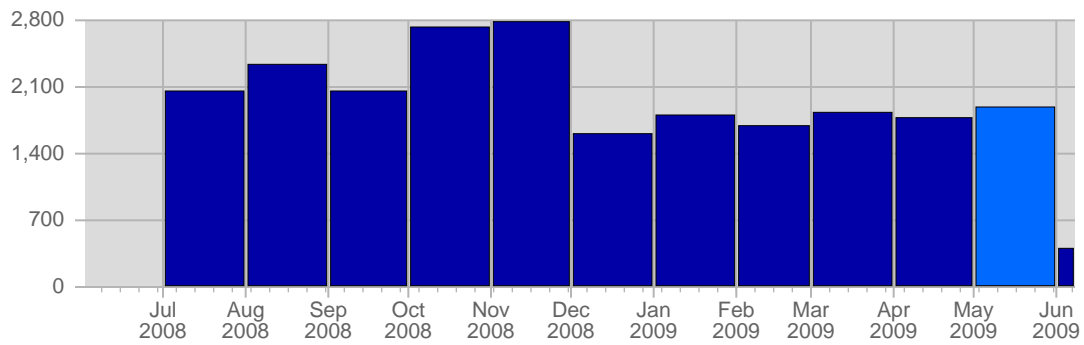

Traffic Reports Visits

Report Description

Report Description: Visits during the month of May 2009
 Report Range: Month of May 2009
 Report Scope: Historical Data

Historic Breakdown

Breakdown

Date	Total Visits	Average Visits Historically	Change	Percent of Total Visits
Fri May 1st, 2009	47	31.95	-37 ▼	2.49%
Sat May 2nd, 2009	30	30.70	-19 ▼	1.59%
Sun May 3rd, 2009	47	37.25	-10 ▼	2.49%
Mon May 4th, 2009	48	38.70	-7 ▼	2.54%
Tue May 5th, 2009	42	30.15	-21 ▼	2.23%
Wed May 6th, 2009	46	36.50	-8 ▼	2.44%
Thu May 7th, 2009	61	39.35	+11 ▲	3.23%
Fri May 8th, 2009	35	31.95	-12 ▼	1.86%
Sat May 9th, 2009	34	30.70	+4 ▲	1.80%
Sun May 10th, 2009	63	37.25	+16 ▲	3.34%
Mon May 11th, 2009	48	38.70	0 ▬	2.54%
Tue May 12th, 2009	48	30.15	+6 ▲	2.54%
Wed May 13th, 2009	42	36.50	-4 ▼	2.23%
Thu May 14th, 2009	36	39.35	-25 ▼	1.91%
Fri May 15th, 2009	61	31.95	+26 ▲	3.23%
Sat May 16th, 2009	82	30.70	+48 ▲	4.35%
Sun May 17th, 2009	152	37.25	+89 ▲	8.06%
Mon May 18th, 2009	106	38.70	+58 ▲	5.62%
Tue May 19th, 2009	105	30.15	+57 ▲	5.56%
Wed May 20th, 2009	85	36.50	+43 ▲	4.51%
Thu May 21st, 2009	81	39.35	+45 ▲	4.29%
Fri May 22nd, 2009	56	31.95	-5 ▼	2.97%
Sat May 23rd, 2009	63	30.70	-19 ▼	3.34%
Sun May 24th, 2009	44	37.25	-108 ▼	2.33%
Mon May 25th, 2009	86	38.70	-20 ▼	4.56%
Tue May 26th, 2009	61	30.15	-44 ▼	3.23%
Wed May 27th, 2009	50	36.50	-35 ▼	2.65%
Thu May 28th, 2009	63	39.35	-18 ▼	3.34%
Fri May 29th, 2009	52	31.95	-4 ▼	2.76%
Sat May 30th, 2009	37	30.70	-26 ▼	1.96%
Sun May 31st, 2009	76	37.25	+32 ▲	4.03%
	1,887	730		