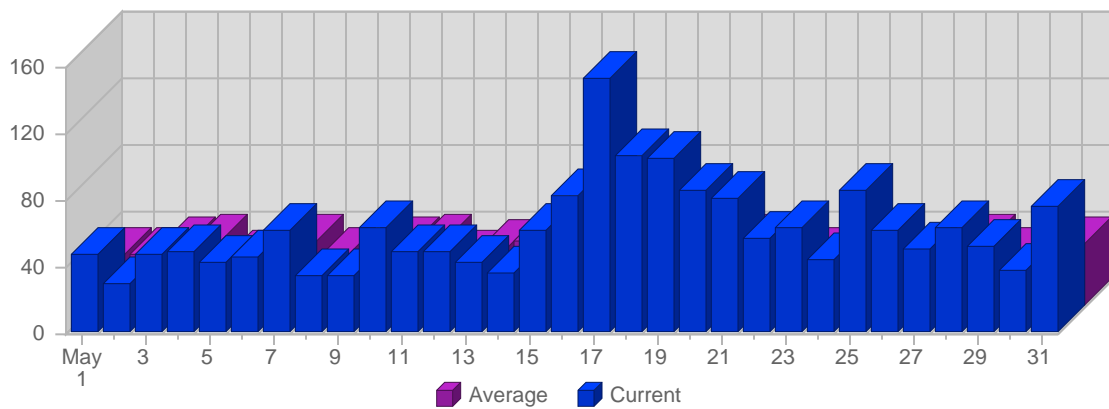

Traffic Reports Visits

Report Description

Report Description: Visits during the month of May 2009
 Report Range: Month of May 2009
 Report Scope: Historical Data

Historic Breakdown

Breakdown

Date	Total Visits	Average Visits Historically	Change	Percent of Total Visits
Fri May 1st, 2009	47	31.95	-37 ▼	2.49%
Sat May 2nd, 2009	30	30.70	-19 ▼	1.59%
Sun May 3rd, 2009	47	37.25	-10 ▼	2.49%
Mon May 4th, 2009	48	38.70	-7 ▼	2.54%
Tue May 5th, 2009	42	30.15	-21 ▼	2.23%
Wed May 6th, 2009	46	36.50	-8 ▼	2.44%
Thu May 7th, 2009	61	39.35	+11 ▲	3.23%
Fri May 8th, 2009	35	31.95	-12 ▼	1.86%
Sat May 9th, 2009	34	30.70	+4 ▲	1.80%
Sun May 10th, 2009	63	37.25	+16 ▲	3.34%
Mon May 11th, 2009	48	38.70	0 ▬	2.54%
Tue May 12th, 2009	48	30.15	+6 ▲	2.54%
Wed May 13th, 2009	42	36.50	-4 ▼	2.23%
Thu May 14th, 2009	36	39.35	-25 ▼	1.91%
Fri May 15th, 2009	61	31.95	+26 ▲	3.23%
Sat May 16th, 2009	82	30.70	+48 ▲	4.35%
Sun May 17th, 2009	152	37.25	+89 ▲	8.06%
Mon May 18th, 2009	106	38.70	+58 ▲	5.62%
Tue May 19th, 2009	105	30.15	+57 ▲	5.56%
Wed May 20th, 2009	85	36.50	+43 ▲	4.51%
Thu May 21st, 2009	81	39.35	+45 ▲	4.29%
Fri May 22nd, 2009	56	31.95	-5 ▼	2.97%
Sat May 23rd, 2009	63	30.70	-19 ▼	3.34%
Sun May 24th, 2009	44	37.25	-108 ▼	2.33%
Mon May 25th, 2009	86	38.70	-20 ▼	4.56%
Tue May 26th, 2009	61	30.15	-44 ▼	3.23%
Wed May 27th, 2009	50	36.50	-35 ▼	2.65%
Thu May 28th, 2009	63	39.35	-18 ▼	3.34%
Fri May 29th, 2009	52	31.95	-4 ▼	2.76%
Sat May 30th, 2009	37	30.70	-26 ▼	1.96%
Sun May 31st, 2009	76	37.25	+32 ▲	4.03%
	1,887	730		