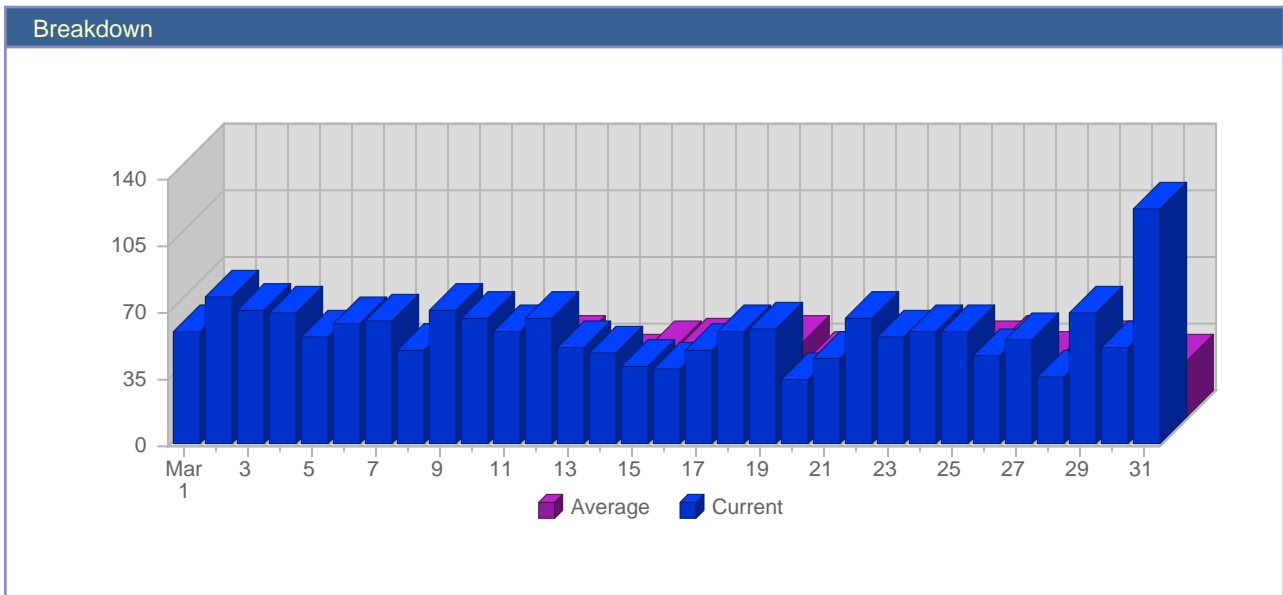

Traffic Reports Visits

Report Description	
Report Description:	Visits during the month of March 2009
Report Range:	Month of March 2009
Report Scope:	Historical Data

Date	Total Visits	Average Visits Historically	Change	Percent of Total Visits
Sun Mar 1st, 2009	60	37.25	-35 ▼	3.28%
Mon Mar 2nd, 2009	77	38.70	+6 ▲	4.22%
Tue Mar 3rd, 2009	70	30.15	+8 ▲	3.83%
Wed Mar 4th, 2009	69	36.50	+25 ▲	3.78%
Thu Mar 5th, 2009	57	39.35	+15 ▲	3.12%
Fri Mar 6th, 2009	63	31.95	+8 ▲	3.45%
Sat Mar 7th, 2009	65	30.70	-6 ▼	3.56%
Sun Mar 8th, 2009	49	37.25	-11 ▼	2.68%
Mon Mar 9th, 2009	71	38.70	-6 ▼	3.89%
Tue Mar 10th, 2009	66	30.15	-4 ▼	3.61%
Wed Mar 11th, 2009	60	36.50	-9 ▼	3.28%
Thu Mar 12th, 2009	66	39.35	+9 ▲	3.61%
Fri Mar 13th, 2009	51	31.95	-12 ▼	2.79%
Sat Mar 14th, 2009	48	30.70	-17 ▼	2.63%
Sun Mar 15th, 2009	41	37.25	-8 ▼	2.24%
Mon Mar 16th, 2009	40	38.70	-31 ▼	2.19%
Tue Mar 17th, 2009	50	30.15	-16 ▼	2.74%
Wed Mar 18th, 2009	59	36.50	-1 ▼	3.23%
Thu Mar 19th, 2009	61	39.35	-5 ▼	3.34%
Fri Mar 20th, 2009	34	31.95	-17 ▼	1.86%
Sat Mar 21st, 2009	45	30.70	-3 ▼	2.46%
Sun Mar 22nd, 2009	66	37.25	+25 ▲	3.61%
Mon Mar 23rd, 2009	57	38.70	+17 ▲	3.12%
Tue Mar 24th, 2009	60	30.15	+10 ▲	3.28%
Wed Mar 25th, 2009	60	36.50	+1 ▲	3.28%
Thu Mar 26th, 2009	47	39.35	-14 ▼	2.57%
Fri Mar 27th, 2009	55	31.95	+21 ▲	3.01%
Sat Mar 28th, 2009	36	30.70	-9 ▼	1.97%
Sun Mar 29th, 2009	69	37.25	+3 ▲	3.78%
Mon Mar 30th, 2009	51	38.70	-6 ▼	2.79%
Tue Mar 31st, 2009	124	30.15	+64 ▲	6.79%
	1,827	730		