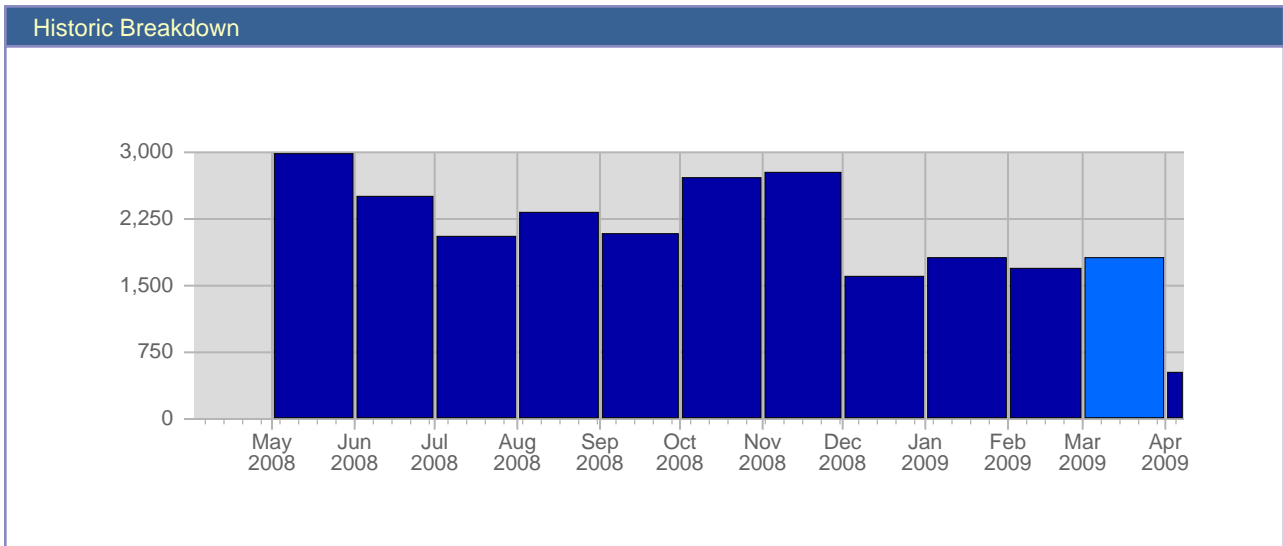

Traffic Reports Visits

Report Description	
Report Description:	Visits during the month of March 2009
Report Range:	Month of March 2009
Report Scope:	Historical Data

Date	Total Visits	Average Visits Historically	Change	Percent of Total Visits
Sun Mar 1st, 2009	60	37.25	-35 ▼	3.28%
Mon Mar 2nd, 2009	77	38.70	+6 ▲	4.22%
Tue Mar 3rd, 2009	70	30.15	+8 ▲	3.83%
Wed Mar 4th, 2009	69	36.50	+25 ▲	3.78%
Thu Mar 5th, 2009	57	39.35	+15 ▲	3.12%
Fri Mar 6th, 2009	63	31.95	+8 ▲	3.45%
Sat Mar 7th, 2009	65	30.70	-6 ▼	3.56%
Sun Mar 8th, 2009	49	37.25	-11 ▼	2.68%
Mon Mar 9th, 2009	71	38.70	-6 ▼	3.89%
Tue Mar 10th, 2009	66	30.15	-4 ▼	3.61%
Wed Mar 11th, 2009	60	36.50	-9 ▼	3.28%
Thu Mar 12th, 2009	66	39.35	+9 ▲	3.61%
Fri Mar 13th, 2009	51	31.95	-12 ▼	2.79%
Sat Mar 14th, 2009	48	30.70	-17 ▼	2.63%
Sun Mar 15th, 2009	41	37.25	-8 ▼	2.24%
Mon Mar 16th, 2009	40	38.70	-31 ▼	2.19%
Tue Mar 17th, 2009	50	30.15	-16 ▼	2.74%
Wed Mar 18th, 2009	59	36.50	-1 ▼	3.23%
Thu Mar 19th, 2009	61	39.35	-5 ▼	3.34%
Fri Mar 20th, 2009	34	31.95	-17 ▼	1.86%
Sat Mar 21st, 2009	45	30.70	-3 ▼	2.46%
Sun Mar 22nd, 2009	66	37.25	+25 ▲	3.61%
Mon Mar 23rd, 2009	57	38.70	+17 ▲	3.12%
Tue Mar 24th, 2009	60	30.15	+10 ▲	3.28%
Wed Mar 25th, 2009	60	36.50	+1 ▲	3.28%
Thu Mar 26th, 2009	47	39.35	-14 ▼	2.57%
Fri Mar 27th, 2009	55	31.95	+21 ▲	3.01%
Sat Mar 28th, 2009	36	30.70	-9 ▼	1.97%
Sun Mar 29th, 2009	69	37.25	+3 ▲	3.78%
Mon Mar 30th, 2009	51	38.70	-6 ▼	2.79%
Tue Mar 31st, 2009	124	30.15	+64 ▲	6.79%
	1,827	730		