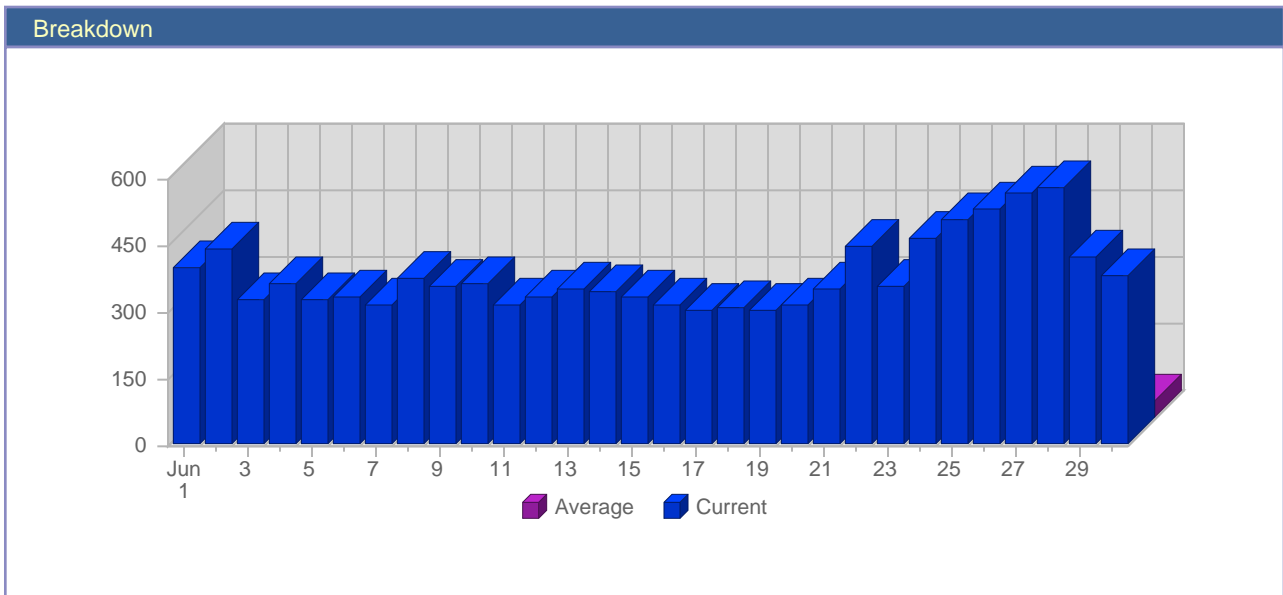

Traffic Reports Visits

Report Description	
Report Description:	Visits during the month of June 2010
Report Range:	Month of June 2010
Report Scope:	Historical Data

Date	Total Visits	Average Visits Historically	Change	Percent of Total Visits
Tue Jun 1st, 2010	401	30.15	+85 ▲	3.51%
Wed Jun 2nd, 2010	440	36.50	+101 ▲	3.85%
Thu Jun 3rd, 2010	328	39.35	-41 ▼	2.87%
Fri Jun 4th, 2010	365	31.95	+54 ▲	3.19%
Sat Jun 5th, 2010	329	30.70	+15 ▲	2.88%
Sun Jun 6th, 2010	334	37.25	-15 ▼	2.92%
Mon Jun 7th, 2010	314	38.70	-1 ▼	2.75%
Tue Jun 8th, 2010	374	30.15	-27 ▼	3.27%
Wed Jun 9th, 2010	354	36.50	-86 ▼	3.10%
Thu Jun 10th, 2010	363	39.35	+35 ▲	3.17%
Fri Jun 11th, 2010	314	31.95	-51 ▼	2.75%
Sat Jun 12th, 2010	334	30.70	+5 ▲	2.92%
Sun Jun 13th, 2010	350	37.25	+16 ▲	3.06%
Mon Jun 14th, 2010	346	38.70	+32 ▲	3.03%
Tue Jun 15th, 2010	335	30.15	-39 ▼	2.93%
Wed Jun 16th, 2010	314	36.50	-40 ▼	2.75%
Thu Jun 17th, 2010	305	39.35	-58 ▼	2.67%
Fri Jun 18th, 2010	311	31.95	-3 ▼	2.72%
Sat Jun 19th, 2010	305	30.70	-29 ▼	2.67%
Sun Jun 20th, 2010	312	37.25	-38 ▼	2.73%
Mon Jun 21st, 2010	350	38.70	+4 ▲	3.06%
Tue Jun 22nd, 2010	448	30.15	+113 ▲	3.92%
Wed Jun 23rd, 2010	358	36.50	+44 ▲	3.13%
Thu Jun 24th, 2010	462	39.35	+157 ▲	4.04%
Fri Jun 25th, 2010	508	31.95	+197 ▲	4.44%
Sat Jun 26th, 2010	530	30.70	+225 ▲	4.63%
Sun Jun 27th, 2010	564	37.25	+252 ▲	4.93%
Mon Jun 28th, 2010	580	38.70	+230 ▲	5.07%
Tue Jun 29th, 2010	425	30.15	-23 ▼	3.72%
Wed Jun 30th, 2010	383	36.50	+25 ▲	3.35%
	11,436	730		