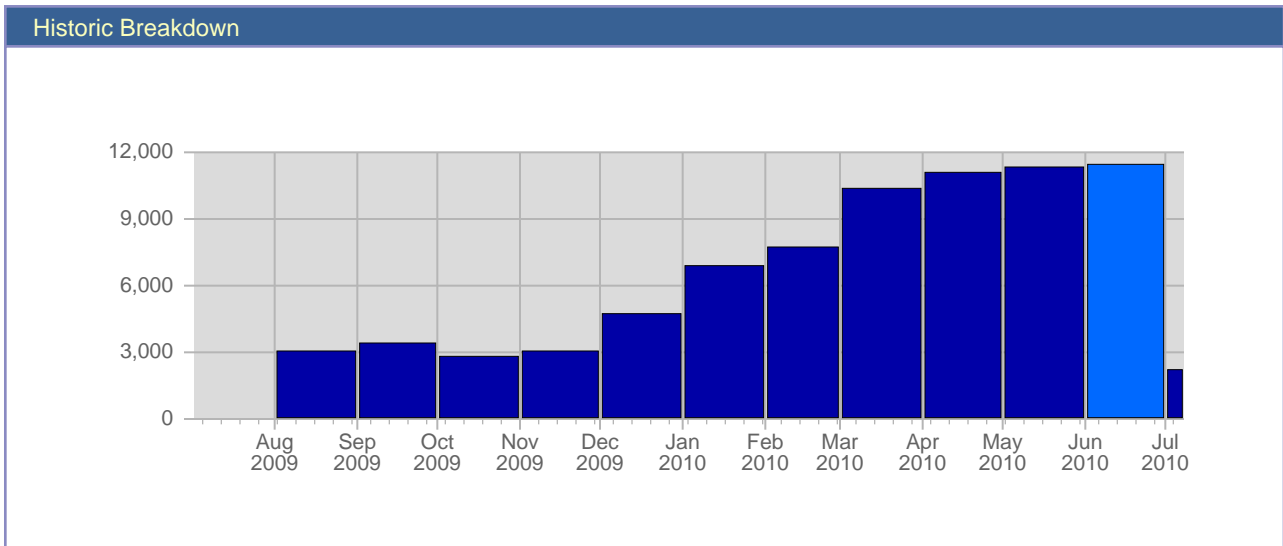

Traffic Reports Visits

Report Description	
Report Description:	Visits during the month of June 2010
Report Range:	Month of June 2010
Report Scope:	Historical Data

Date	Total Visits	Average Visits Historically	Change	Percent of Total Visits
Tue Jun 1st, 2010	401	30.15	+85 ▲	3.51%
Wed Jun 2nd, 2010	440	36.50	+101 ▲	3.85%
Thu Jun 3rd, 2010	328	39.35	-41 ▼	2.87%
Fri Jun 4th, 2010	365	31.95	+54 ▲	3.19%
Sat Jun 5th, 2010	329	30.70	+15 ▲	2.88%
Sun Jun 6th, 2010	334	37.25	-15 ▼	2.92%
Mon Jun 7th, 2010	314	38.70	-1 ▼	2.75%
Tue Jun 8th, 2010	374	30.15	-27 ▼	3.27%
Wed Jun 9th, 2010	354	36.50	-86 ▼	3.10%
Thu Jun 10th, 2010	363	39.35	+35 ▲	3.17%
Fri Jun 11th, 2010	314	31.95	-51 ▼	2.75%
Sat Jun 12th, 2010	334	30.70	+5 ▲	2.92%
Sun Jun 13th, 2010	350	37.25	+16 ▲	3.06%
Mon Jun 14th, 2010	346	38.70	+32 ▲	3.03%
Tue Jun 15th, 2010	335	30.15	-39 ▼	2.93%
Wed Jun 16th, 2010	314	36.50	-40 ▼	2.75%
Thu Jun 17th, 2010	305	39.35	-58 ▼	2.67%
Fri Jun 18th, 2010	311	31.95	-3 ▼	2.72%
Sat Jun 19th, 2010	305	30.70	-29 ▼	2.67%
Sun Jun 20th, 2010	312	37.25	-38 ▼	2.73%
Mon Jun 21st, 2010	350	38.70	+4 ▲	3.06%
Tue Jun 22nd, 2010	448	30.15	+113 ▲	3.92%
Wed Jun 23rd, 2010	358	36.50	+44 ▲	3.13%
Thu Jun 24th, 2010	462	39.35	+157 ▲	4.04%
Fri Jun 25th, 2010	508	31.95	+197 ▲	4.44%
Sat Jun 26th, 2010	530	30.70	+225 ▲	4.63%
Sun Jun 27th, 2010	564	37.25	+252 ▲	4.93%
Mon Jun 28th, 2010	580	38.70	+230 ▲	5.07%
Tue Jun 29th, 2010	425	30.15	-23 ▼	3.72%
Wed Jun 30th, 2010	383	36.50	+25 ▲	3.35%
	11,436	730		