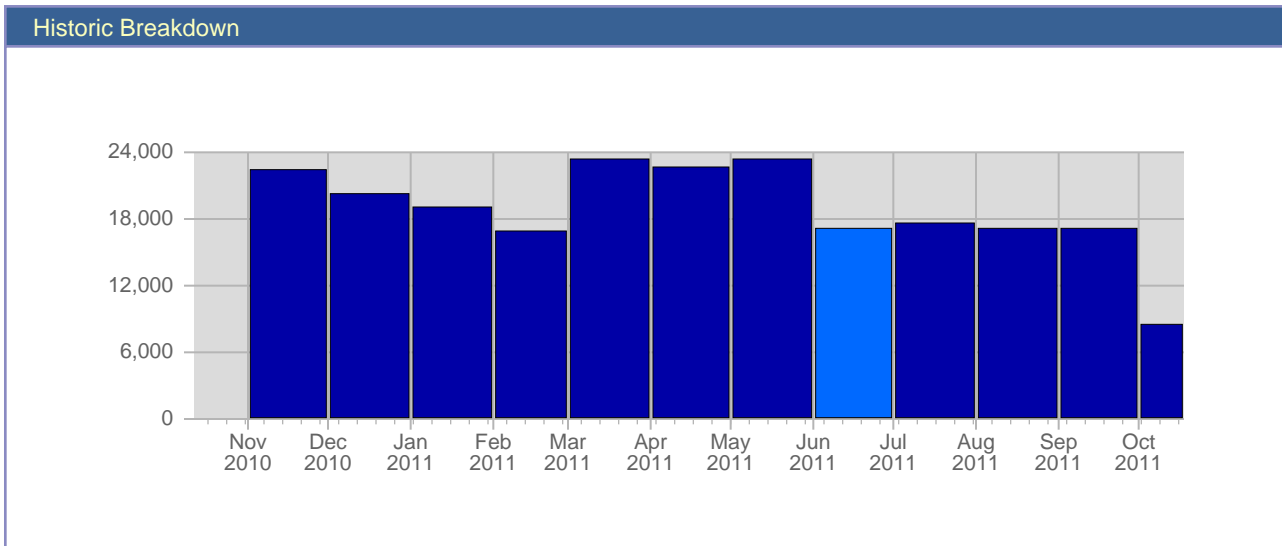

Traffic Reports Visits

Report Description	
Report Description:	Visits during the month of June 2011
Report Range:	Month of June 2011
Report Scope:	Historical Data

Date	Total Visits	Average Visits Historically	Change	Percent of Total Visits
Wed Jun 1st, 2011	637	36.50	-541 ▼	3.69%
Thu Jun 2nd, 2011	504	39.35	-369 ▼	2.92%
Fri Jun 3rd, 2011	552	31.95	-244 ▼	3.20%
Sat Jun 4th, 2011	473	30.70	-233 ▼	2.74%
Sun Jun 5th, 2011	592	37.25	-229 ▼	3.43%
Mon Jun 6th, 2011	558	38.70	-184 ▼	3.24%
Tue Jun 7th, 2011	823	30.15	+245 ▲	4.77%
Wed Jun 8th, 2011	597	36.50	-40 ▼	3.46%
Thu Jun 9th, 2011	677	39.35	+173 ▲	3.93%
Fri Jun 10th, 2011	577	31.95	+25 ▲	3.35%
Sat Jun 11th, 2011	493	30.70	+20 ▲	2.86%
Sun Jun 12th, 2011	831	37.25	+239 ▲	4.82%
Mon Jun 13th, 2011	644	38.70	+86 ▲	3.73%
Tue Jun 14th, 2011	627	30.15	-196 ▼	3.64%
Wed Jun 15th, 2011	754	36.50	+157 ▲	4.37%
Thu Jun 16th, 2011	687	39.35	+10 ▲	3.98%
Fri Jun 17th, 2011	721	31.95	+144 ▲	4.18%
Sat Jun 18th, 2011	617	30.70	+124 ▲	3.58%
Sun Jun 19th, 2011	529	37.25	-302 ▼	3.07%
Mon Jun 20th, 2011	542	38.70	-102 ▼	3.14%
Tue Jun 21st, 2011	550	30.15	-77 ▼	3.19%
Wed Jun 22nd, 2011	541	36.50	-213 ▼	3.14%
Thu Jun 23rd, 2011	440	39.35	-247 ▼	2.55%
Fri Jun 24th, 2011	385	31.95	-336 ▼	2.23%
Sat Jun 25th, 2011	411	30.70	-206 ▼	2.38%
Sun Jun 26th, 2011	448	37.25	-81 ▼	2.60%
Mon Jun 27th, 2011	589	38.70	+47 ▲	3.42%
Tue Jun 28th, 2011	451	30.15	-99 ▼	2.62%
Wed Jun 29th, 2011	530	36.50	-11 ▼	3.07%
Thu Jun 30th, 2011	466	39.35	+26 ▲	2.70%
	17,246	730		