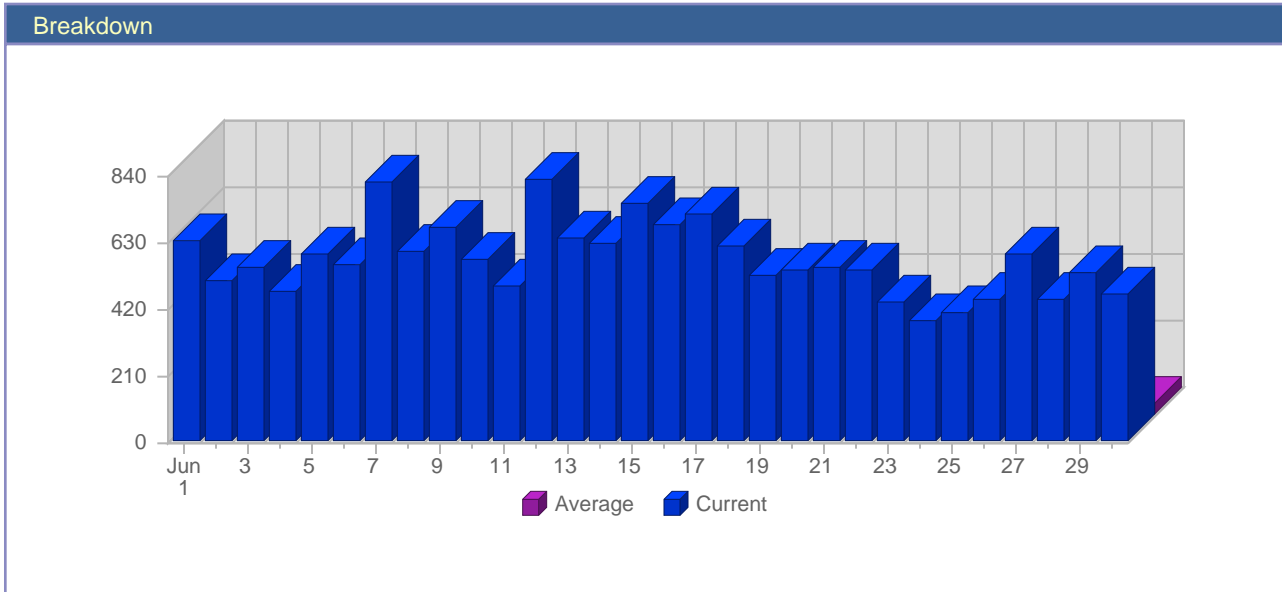

Traffic Reports Visits

Report Description	
Report Description:	Visits during the month of June 2011
Report Range:	Month of June 2011
Report Scope:	Historical Data

Date	Total Visits	Average Visits Historically	Change	Percent of Total Visits
Wed Jun 1st, 2011	637	36.50	-541 ▼	3.69%
Thu Jun 2nd, 2011	504	39.35	-369 ▼	2.92%
Fri Jun 3rd, 2011	552	31.95	-244 ▼	3.20%
Sat Jun 4th, 2011	473	30.70	-233 ▼	2.74%
Sun Jun 5th, 2011	592	37.25	-229 ▼	3.43%
Mon Jun 6th, 2011	558	38.70	-184 ▼	3.24%
Tue Jun 7th, 2011	823	30.15	+245 ▲	4.77%
Wed Jun 8th, 2011	597	36.50	-40 ▼	3.46%
Thu Jun 9th, 2011	677	39.35	+173 ▲	3.93%
Fri Jun 10th, 2011	577	31.95	+25 ▲	3.35%
Sat Jun 11th, 2011	493	30.70	+20 ▲	2.86%
Sun Jun 12th, 2011	831	37.25	+239 ▲	4.82%
Mon Jun 13th, 2011	644	38.70	+86 ▲	3.73%
Tue Jun 14th, 2011	627	30.15	-196 ▼	3.64%
Wed Jun 15th, 2011	754	36.50	+157 ▲	4.37%
Thu Jun 16th, 2011	687	39.35	+10 ▲	3.98%
Fri Jun 17th, 2011	721	31.95	+144 ▲	4.18%
Sat Jun 18th, 2011	617	30.70	+124 ▲	3.58%
Sun Jun 19th, 2011	529	37.25	-302 ▼	3.07%
Mon Jun 20th, 2011	542	38.70	-102 ▼	3.14%
Tue Jun 21st, 2011	550	30.15	-77 ▼	3.19%
Wed Jun 22nd, 2011	541	36.50	-213 ▼	3.14%
Thu Jun 23rd, 2011	440	39.35	-247 ▼	2.55%
Fri Jun 24th, 2011	385	31.95	-336 ▼	2.23%
Sat Jun 25th, 2011	411	30.70	-206 ▼	2.38%
Sun Jun 26th, 2011	448	37.25	-81 ▼	2.60%
Mon Jun 27th, 2011	589	38.70	+47 ▲	3.42%
Tue Jun 28th, 2011	451	30.15	-99 ▼	2.62%
Wed Jun 29th, 2011	530	36.50	-11 ▼	3.07%
Thu Jun 30th, 2011	466	39.35	+26 ▲	2.70%
	17,246	730		