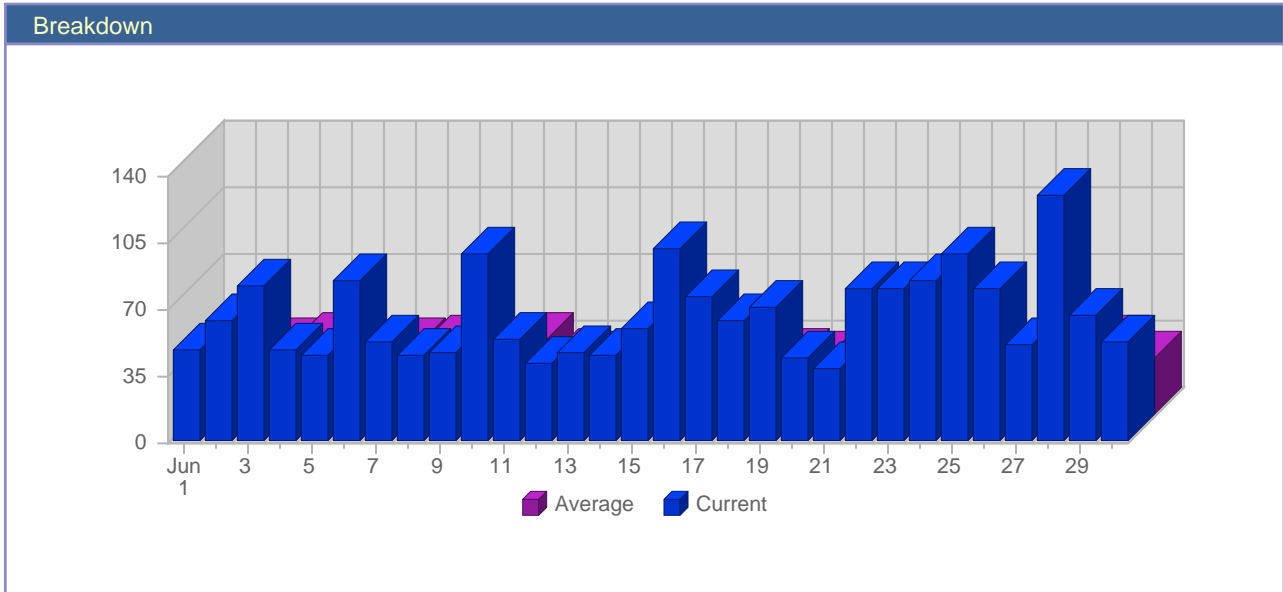

# Traffic Reports Visits

Report Description	
Report Description:	Visits during the month of June 2009
Report Range:	Month of June 2009
Report Scope:	Historical Data

Date	Total Visits	Average Visits Historically	Change	Percent of Total Visits
Mon Jun 1st, 2009	48	38.70	+4 ▲	2.42%
Tue Jun 2nd, 2009	64	30.15	-22 ▼	3.23%
Wed Jun 3rd, 2009	82	36.50	+21 ▲	4.14%
Thu Jun 4th, 2009	48	39.35	-2 ▼	2.42%
Fri Jun 5th, 2009	45	31.95	-18 ▼	2.27%
Sat Jun 6th, 2009	85	30.70	+33 ▲	4.29%
Sun Jun 7th, 2009	53	37.25	+16 ▲	2.67%
Mon Jun 8th, 2009	46	38.70	-2 ▼	2.32%
Tue Jun 9th, 2009	47	30.15	-17 ▼	2.37%
Wed Jun 10th, 2009	99	36.50	+17 ▲	4.99%
Thu Jun 11th, 2009	54	39.35	+6 ▲	2.72%
Fri Jun 12th, 2009	41	31.95	-4 ▼	2.07%
Sat Jun 13th, 2009	47	30.70	-38 ▼	2.37%
Sun Jun 14th, 2009	46	37.25	-7 ▼	2.32%
Mon Jun 15th, 2009	60	38.70	+14 ▲	3.03%
Tue Jun 16th, 2009	102	30.15	+55 ▲	5.14%
Wed Jun 17th, 2009	76	36.50	-23 ▼	3.83%
Thu Jun 18th, 2009	63	39.35	+9 ▲	3.18%
Fri Jun 19th, 2009	70	31.95	+29 ▲	3.53%
Sat Jun 20th, 2009	44	30.70	-3 ▼	2.22%
Sun Jun 21st, 2009	38	37.25	-8 ▼	1.92%
Mon Jun 22nd, 2009	80	38.70	+20 ▲	4.03%
Tue Jun 23rd, 2009	81	30.15	-21 ▼	4.09%
Wed Jun 24th, 2009	85	36.50	+9 ▲	4.29%
Thu Jun 25th, 2009	99	39.35	+36 ▲	4.99%
Fri Jun 26th, 2009	81	31.95	+11 ▲	4.09%
Sat Jun 27th, 2009	51	30.70	+7 ▲	2.57%
Sun Jun 28th, 2009	129	37.25	+91 ▲	6.51%
Mon Jun 29th, 2009	67	38.70	-13 ▼	3.38%
Tue Jun 30th, 2009	52	30.15	-29 ▼	2.62%
	1,983	730		