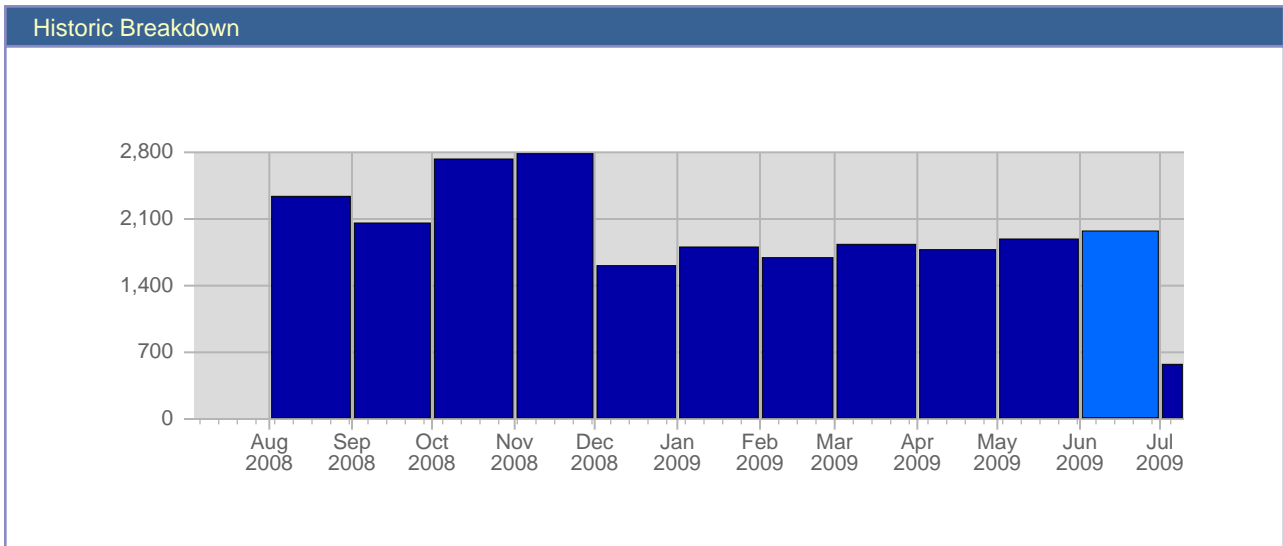

# Traffic Reports Visits

Report Description	
Report Description:	Visits during the month of June 2009
Report Range:	Month of June 2009
Report Scope:	Historical Data

Date	Total Visits	Average Visits Historically	Change	Percent of Total Visits
Mon Jun 1st, 2009	48	38.70	+4 ▲	2.42%
Tue Jun 2nd, 2009	64	30.15	-22 ▼	3.23%
Wed Jun 3rd, 2009	82	36.50	+21 ▲	4.14%
Thu Jun 4th, 2009	48	39.35	-2 ▼	2.42%
Fri Jun 5th, 2009	45	31.95	-18 ▼	2.27%
Sat Jun 6th, 2009	85	30.70	+33 ▲	4.29%
Sun Jun 7th, 2009	53	37.25	+16 ▲	2.67%
Mon Jun 8th, 2009	46	38.70	-2 ▼	2.32%
Tue Jun 9th, 2009	47	30.15	-17 ▼	2.37%
Wed Jun 10th, 2009	99	36.50	+17 ▲	4.99%
Thu Jun 11th, 2009	54	39.35	+6 ▲	2.72%
Fri Jun 12th, 2009	41	31.95	-4 ▼	2.07%
Sat Jun 13th, 2009	47	30.70	-38 ▼	2.37%
Sun Jun 14th, 2009	46	37.25	-7 ▼	2.32%
Mon Jun 15th, 2009	60	38.70	+14 ▲	3.03%
Tue Jun 16th, 2009	102	30.15	+55 ▲	5.14%
Wed Jun 17th, 2009	76	36.50	-23 ▼	3.83%
Thu Jun 18th, 2009	63	39.35	+9 ▲	3.18%
Fri Jun 19th, 2009	70	31.95	+29 ▲	3.53%
Sat Jun 20th, 2009	44	30.70	-3 ▼	2.22%
Sun Jun 21st, 2009	38	37.25	-8 ▼	1.92%
Mon Jun 22nd, 2009	80	38.70	+20 ▲	4.03%
Tue Jun 23rd, 2009	81	30.15	-21 ▼	4.09%
Wed Jun 24th, 2009	85	36.50	+9 ▲	4.29%
Thu Jun 25th, 2009	99	39.35	+36 ▲	4.99%
Fri Jun 26th, 2009	81	31.95	+11 ▲	4.09%
Sat Jun 27th, 2009	51	30.70	+7 ▲	2.57%
Sun Jun 28th, 2009	129	37.25	+91 ▲	6.51%
Mon Jun 29th, 2009	67	38.70	-13 ▼	3.38%
Tue Jun 30th, 2009	52	30.15	-29 ▼	2.62%
	1,983	730		