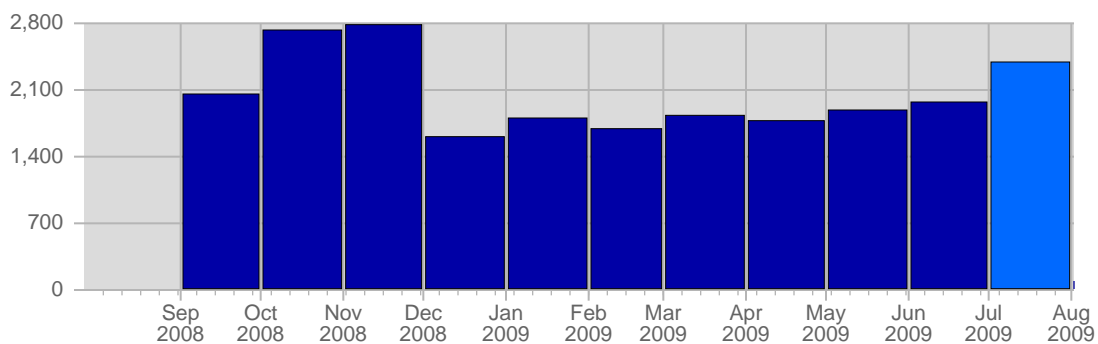

# Traffic Reports Visits

## Report Description

Report Description: Visits during the month of July 2009  
 Report Range: Month of July 2009  
 Report Scope: Historical Data

## Historic Breakdown

## Breakdown

Date	Total Visits	Average Visits Historically	Change	Percent of Total Visits
Wed Jul 1st, 2009	56	36.50	+18 ▲	2.34%
Thu Jul 2nd, 2009	46	39.35	-34 ▼	1.92%
Fri Jul 3rd, 2009	82	31.95	+1 ▲	3.42%
Sat Jul 4th, 2009	55	30.70	-30 ▼	2.30%
Sun Jul 5th, 2009	55	37.25	-44 ▼	2.30%
Mon Jul 6th, 2009	68	38.70	-13 ▼	2.84%
Tue Jul 7th, 2009	96	30.15	+45 ▲	4.01%
Wed Jul 8th, 2009	71	36.50	+15 ▲	2.97%
Thu Jul 9th, 2009	76	39.35	+30 ▲	3.17%
Fri Jul 10th, 2009	47	31.95	-35 ▼	1.96%
Sat Jul 11th, 2009	78	30.70	+23 ▲	3.26%
Sun Jul 12th, 2009	74	37.25	+19 ▲	3.09%
Mon Jul 13th, 2009	67	38.70	-1 ▼	2.80%
Tue Jul 14th, 2009	105	30.15	+9 ▲	4.38%
Wed Jul 15th, 2009	66	36.50	-5 ▼	2.76%
Thu Jul 16th, 2009	82	39.35	+6 ▲	3.42%
Fri Jul 17th, 2009	97	31.95	+50 ▲	4.05%
Sat Jul 18th, 2009	99	30.70	+21 ▲	4.13%
Sun Jul 19th, 2009	114	37.25	+40 ▲	4.76%
Mon Jul 20th, 2009	73	38.70	+6 ▲	3.05%
Tue Jul 21st, 2009	50	30.15	-55 ▼	2.09%
Wed Jul 22nd, 2009	64	36.50	-2 ▼	2.67%
Thu Jul 23rd, 2009	105	39.35	+23 ▲	4.38%
Fri Jul 24th, 2009	77	31.95	-20 ▼	3.22%
Sat Jul 25th, 2009	75	30.70	-24 ▼	3.13%
Sun Jul 26th, 2009	57	37.25	-57 ▼	2.38%
Mon Jul 27th, 2009	96	38.70	+23 ▲	4.01%
Tue Jul 28th, 2009	73	30.15	+23 ▲	3.05%
Wed Jul 29th, 2009	85	36.50	+21 ▲	3.55%
Thu Jul 30th, 2009	75	39.35	-30 ▼	3.13%
Fri Jul 31st, 2009	131	31.95	+54 ▲	5.47%
	2,395	730		