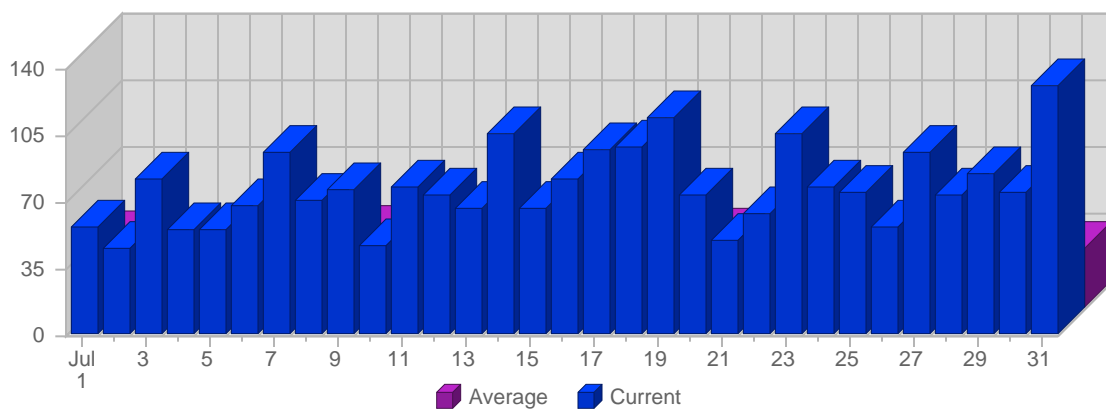

# Traffic Reports Visits

## Report Description

Report Description: Visits during the month of July 2009  
 Report Range: Month of July 2009  
 Report Scope: Historical Data

## Historic Breakdown

## Breakdown

Date	Total Visits	Average Visits Historically	Change	Percent of Total Visits
Wed Jul 1st, 2009	56	36.50	+18 ▲	2.34%
Thu Jul 2nd, 2009	46	39.35	-34 ▼	1.92%
Fri Jul 3rd, 2009	82	31.95	+1 ▲	3.42%
Sat Jul 4th, 2009	55	30.70	-30 ▼	2.30%
Sun Jul 5th, 2009	55	37.25	-44 ▼	2.30%
Mon Jul 6th, 2009	68	38.70	-13 ▼	2.84%
Tue Jul 7th, 2009	96	30.15	+45 ▲	4.01%
Wed Jul 8th, 2009	71	36.50	+15 ▲	2.97%
Thu Jul 9th, 2009	76	39.35	+30 ▲	3.17%
Fri Jul 10th, 2009	47	31.95	-35 ▼	1.96%
Sat Jul 11th, 2009	78	30.70	+23 ▲	3.26%
Sun Jul 12th, 2009	74	37.25	+19 ▲	3.09%
Mon Jul 13th, 2009	67	38.70	-1 ▼	2.80%
Tue Jul 14th, 2009	105	30.15	+9 ▲	4.38%
Wed Jul 15th, 2009	66	36.50	-5 ▼	2.76%
Thu Jul 16th, 2009	82	39.35	+6 ▲	3.42%
Fri Jul 17th, 2009	97	31.95	+50 ▲	4.05%
Sat Jul 18th, 2009	99	30.70	+21 ▲	4.13%
Sun Jul 19th, 2009	114	37.25	+40 ▲	4.76%
Mon Jul 20th, 2009	73	38.70	+6 ▲	3.05%
Tue Jul 21st, 2009	50	30.15	-55 ▼	2.09%
Wed Jul 22nd, 2009	64	36.50	-2 ▼	2.67%
Thu Jul 23rd, 2009	105	39.35	+23 ▲	4.38%
Fri Jul 24th, 2009	77	31.95	-20 ▼	3.22%
Sat Jul 25th, 2009	75	30.70	-24 ▼	3.13%
Sun Jul 26th, 2009	57	37.25	-57 ▼	2.38%
Mon Jul 27th, 2009	96	38.70	+23 ▲	4.01%
Tue Jul 28th, 2009	73	30.15	+23 ▲	3.05%
Wed Jul 29th, 2009	85	36.50	+21 ▲	3.55%
Thu Jul 30th, 2009	75	39.35	-30 ▼	3.13%
Fri Jul 31st, 2009	131	31.95	+54 ▲	5.47%
	2,395	730		