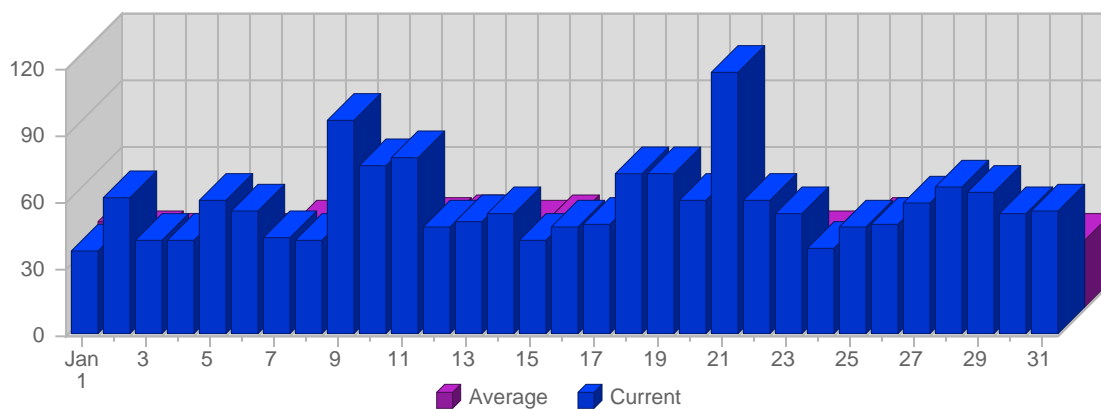

# Traffic Reports Visits

## Report Description

Report Description: Visits during the month of January 2009  
 Report Range: Month of January 2009  
 Report Scope: Historical Data

## Historic Breakdown

## Breakdown

Date	Total Visits	Average Visits Historically	Change	Percent of Total Visits
Thu Jan 1st, 2009	38	39.35	+7 ▲	2.10%
Fri Jan 2nd, 2009	62	31.95	+11 ▲	3.42%
Sat Jan 3rd, 2009	42	30.70	-15 ▼	2.32%
Sun Jan 4th, 2009	43	37.25	-50 ▼	2.37%
Mon Jan 5th, 2009	60	38.70	+3 ▲	3.31%
Tue Jan 6th, 2009	56	30.15	+10 ▲	3.09%
Wed Jan 7th, 2009	44	36.50	+1 ▲	2.43%
Thu Jan 8th, 2009	42	39.35	+4 ▲	2.32%
Fri Jan 9th, 2009	97	31.95	+35 ▲	5.36%
Sat Jan 10th, 2009	76	30.70	+34 ▲	4.20%
Sun Jan 11th, 2009	80	37.25	+37 ▲	4.42%
Mon Jan 12th, 2009	49	38.70	-11 ▼	2.71%
Tue Jan 13th, 2009	51	30.15	-5 ▼	2.82%
Wed Jan 14th, 2009	54	36.50	+10 ▲	2.98%
Thu Jan 15th, 2009	43	39.35	+1 ▲	2.37%
Fri Jan 16th, 2009	49	31.95	-48 ▼	2.71%
Sat Jan 17th, 2009	50	30.70	-26 ▼	2.76%
Sun Jan 18th, 2009	72	37.25	-8 ▼	3.98%
Mon Jan 19th, 2009	72	38.70	+23 ▲	3.98%
Tue Jan 20th, 2009	61	30.15	+10 ▲	3.37%
Wed Jan 21st, 2009	118	36.50	+64 ▲	6.52%
Thu Jan 22nd, 2009	61	39.35	+18 ▲	3.37%
Fri Jan 23rd, 2009	54	31.95	+5 ▲	2.98%
Sat Jan 24th, 2009	39	30.70	-11 ▼	2.15%
Sun Jan 25th, 2009	48	37.25	-24 ▼	2.65%
Mon Jan 26th, 2009	50	38.70	-22 ▼	2.76%
Tue Jan 27th, 2009	59	30.15	-2 ▼	3.26%
Wed Jan 28th, 2009	66	36.50	-52 ▼	3.64%
Thu Jan 29th, 2009	64	39.35	+3 ▲	3.53%
Fri Jan 30th, 2009	55	31.95	+1 ▲	3.04%
Sat Jan 31st, 2009	56	30.70	+17 ▲	3.09%
	1,811	730		