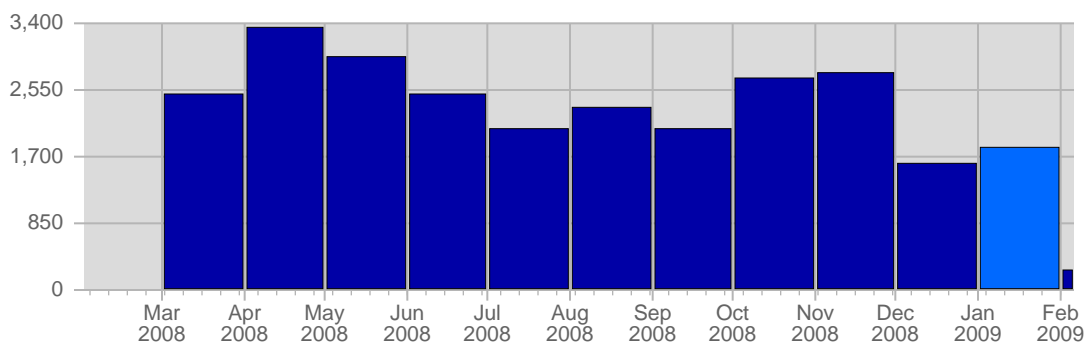

# Traffic Reports Visits

## Report Description

Report Description: Visits during the month of January 2009  
 Report Range: Month of January 2009  
 Report Scope: Historical Data

## Historic Breakdown