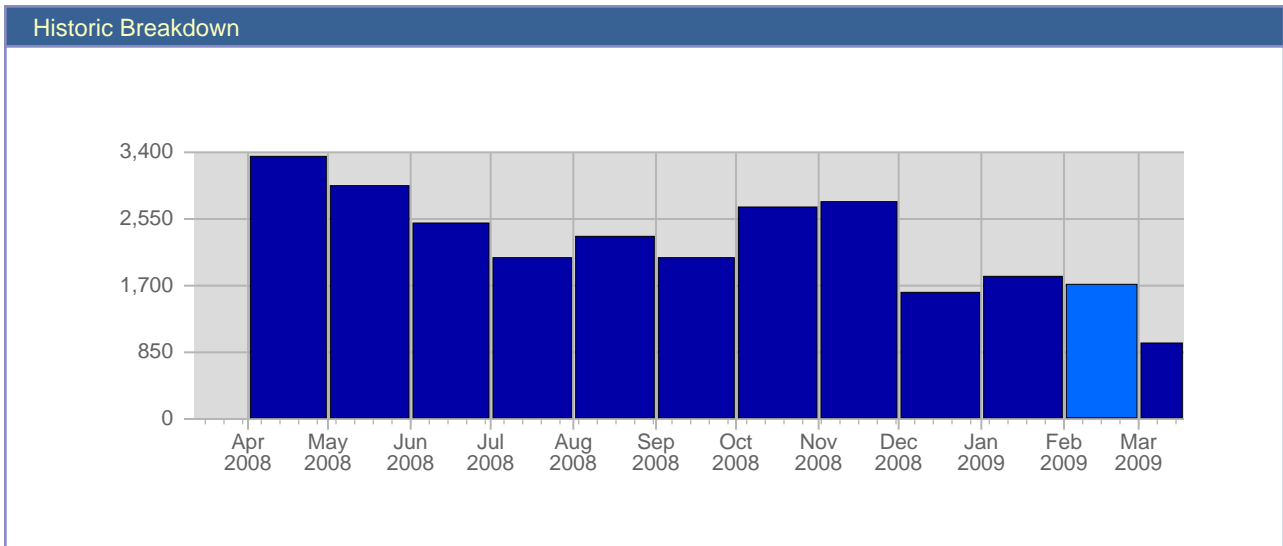

Traffic Reports Visits

Report Description	
Report Description:	Visits during the month of February 2009
Report Range:	Month of February 2009
Report Scope:	Historical Data

Date	Total Visits	Average Visits Historically	Change	Percent of Total Visits
Sun Feb 1st, 2009	48	37.25	0	2.81%
Mon Feb 2nd, 2009	73	38.70	+23	4.28%
Tue Feb 3rd, 2009	64	30.15	+5	3.75%
Wed Feb 4th, 2009	40	36.50	-26	2.34%
Thu Feb 5th, 2009	56	39.35	-8	3.28%
Fri Feb 6th, 2009	64	31.95	+9	3.75%
Sat Feb 7th, 2009	50	30.70	-6	2.93%
Sun Feb 8th, 2009	61	37.25	+13	3.57%
Mon Feb 9th, 2009	67	38.70	-6	3.93%
Tue Feb 10th, 2009	61	30.15	-3	3.57%
Wed Feb 11th, 2009	51	36.50	+11	2.99%
Thu Feb 12th, 2009	73	39.35	+17	4.28%
Fri Feb 13th, 2009	78	31.95	+14	4.57%
Sat Feb 14th, 2009	52	30.70	+2	3.05%
Sun Feb 15th, 2009	45	37.25	-16	2.64%
Mon Feb 16th, 2009	45	38.70	-22	2.64%
Tue Feb 17th, 2009	90	30.15	+29	5.27%
Wed Feb 18th, 2009	72	36.50	+21	4.22%
Thu Feb 19th, 2009	58	39.35	-15	3.40%
Fri Feb 20th, 2009	54	31.95	-24	3.16%
Sat Feb 21st, 2009	65	30.70	+13	3.81%
Sun Feb 22nd, 2009	95	37.25	+50	5.57%
Mon Feb 23rd, 2009	71	38.70	+26	4.16%
Tue Feb 24th, 2009	62	30.15	-28	3.63%
Wed Feb 25th, 2009	44	36.50	-28	2.58%
Thu Feb 26th, 2009	42	39.35	-16	2.46%
Fri Feb 27th, 2009	55	31.95	+1	3.22%
Sat Feb 28th, 2009	71	30.70	+6	4.16%
	1,707	730		