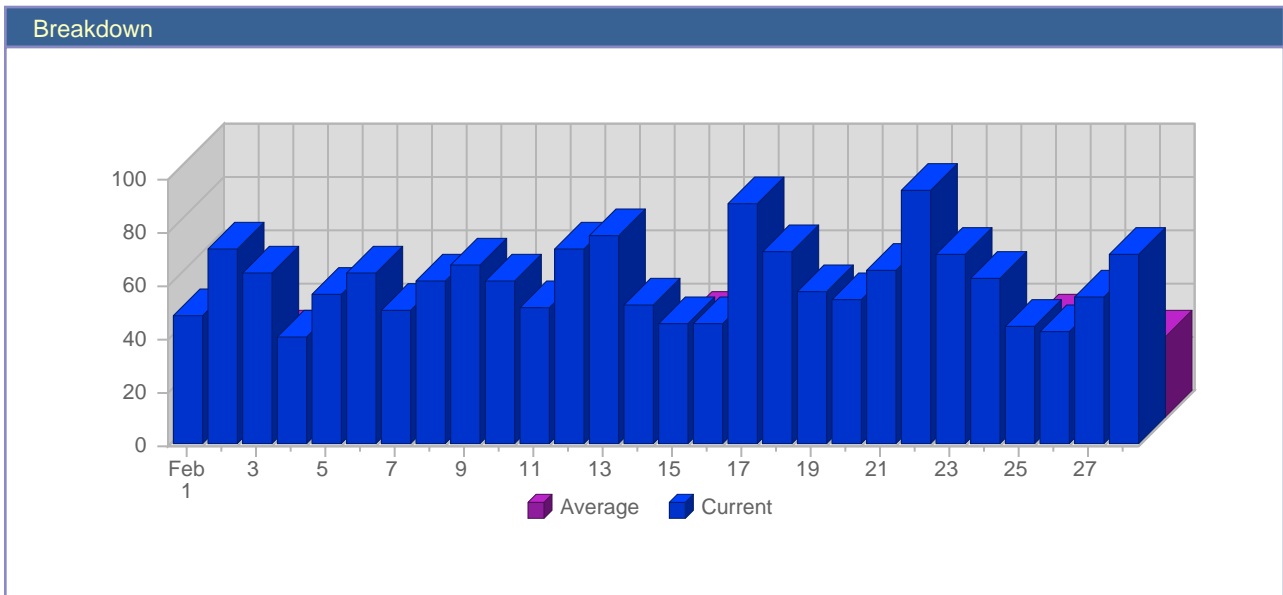

Traffic Reports Visits

Report Description	
Report Description:	Visits during the month of February 2009
Report Range:	Month of February 2009
Report Scope:	Historical Data

Date	Total Visits	Average Visits Historically	Change	Percent of Total Visits
Sun Feb 1st, 2009	48	37.25	0	2.81%
Mon Feb 2nd, 2009	73	38.70	+23	4.28%
Tue Feb 3rd, 2009	64	30.15	+5	3.75%
Wed Feb 4th, 2009	40	36.50	-26	2.34%
Thu Feb 5th, 2009	56	39.35	-8	3.28%
Fri Feb 6th, 2009	64	31.95	+9	3.75%
Sat Feb 7th, 2009	50	30.70	-6	2.93%
Sun Feb 8th, 2009	61	37.25	+13	3.57%
Mon Feb 9th, 2009	67	38.70	-6	3.93%
Tue Feb 10th, 2009	61	30.15	-3	3.57%
Wed Feb 11th, 2009	51	36.50	+11	2.99%
Thu Feb 12th, 2009	73	39.35	+17	4.28%
Fri Feb 13th, 2009	78	31.95	+14	4.57%
Sat Feb 14th, 2009	52	30.70	+2	3.05%
Sun Feb 15th, 2009	45	37.25	-16	2.64%
Mon Feb 16th, 2009	45	38.70	-22	2.64%
Tue Feb 17th, 2009	90	30.15	+29	5.27%
Wed Feb 18th, 2009	72	36.50	+21	4.22%
Thu Feb 19th, 2009	58	39.35	-15	3.40%
Fri Feb 20th, 2009	54	31.95	-24	3.16%
Sat Feb 21st, 2009	65	30.70	+13	3.81%
Sun Feb 22nd, 2009	95	37.25	+50	5.57%
Mon Feb 23rd, 2009	71	38.70	+26	4.16%
Tue Feb 24th, 2009	62	30.15	-28	3.63%
Wed Feb 25th, 2009	44	36.50	-28	2.58%
Thu Feb 26th, 2009	42	39.35	-16	2.46%
Fri Feb 27th, 2009	55	31.95	+1	3.22%
Sat Feb 28th, 2009	71	30.70	+6	4.16%
	1,707	730		