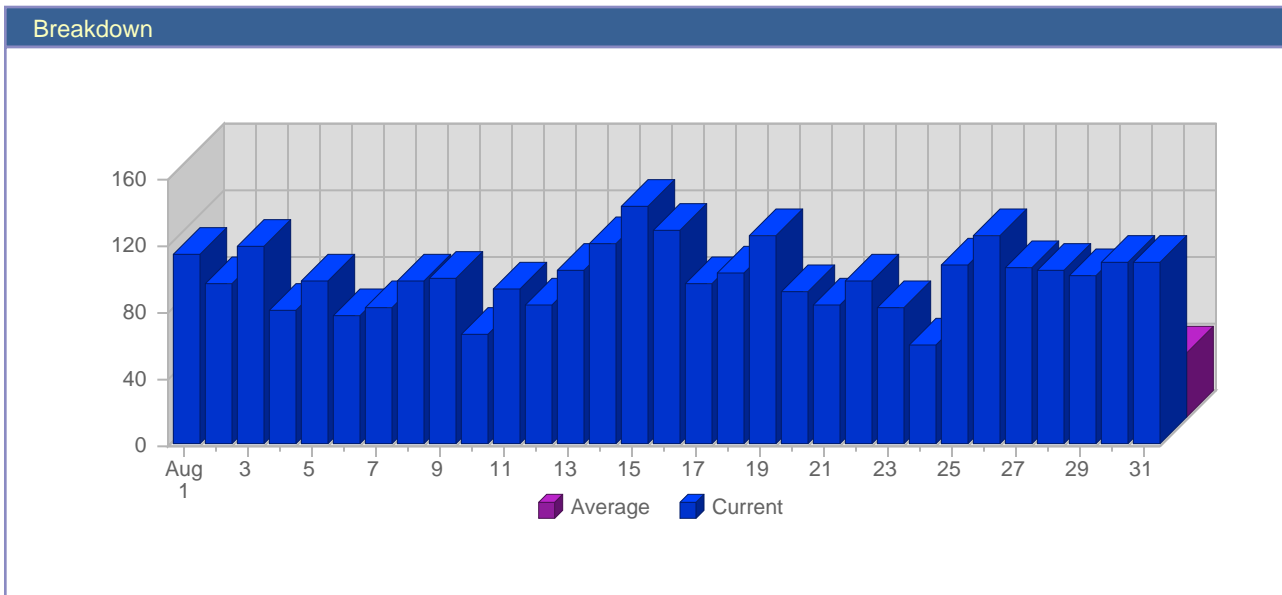

Traffic Reports Visits

Report Description	
Report Description:	Visits during the month of August 2009
Report Range:	Month of August 2009
Report Scope:	Historical Data

Date	Total Visits	Average Visits Historically	Change	Percent of Total Visits
Sat Aug 1st, 2009	115	30.70	+1 ▲	3.69%
Sun Aug 2nd, 2009	96	37.25	+23 ▲	3.08%
Mon Aug 3rd, 2009	119	38.70	+69 ▲	3.82%
Tue Aug 4th, 2009	80	30.15	+16 ▲	2.57%
Wed Aug 5th, 2009	98	36.50	-7 ▼	3.15%
Thu Aug 6th, 2009	78	39.35	+1 ▲	2.51%
Fri Aug 7th, 2009	82	31.95	+7 ▲	2.63%
Sat Aug 8th, 2009	98	30.70	-17 ▼	3.15%
Sun Aug 9th, 2009	100	37.25	+4 ▲	3.21%
Mon Aug 10th, 2009	66	38.70	-53 ▼	2.12%
Tue Aug 11th, 2009	93	30.15	+13 ▲	2.99%
Wed Aug 12th, 2009	84	36.50	-14 ▼	2.70%
Thu Aug 13th, 2009	105	39.35	+27 ▲	3.37%
Fri Aug 14th, 2009	120	31.95	+38 ▲	3.86%
Sat Aug 15th, 2009	143	30.70	+45 ▲	4.59%
Sun Aug 16th, 2009	128	37.25	+28 ▲	4.11%
Mon Aug 17th, 2009	96	38.70	+30 ▲	3.08%
Tue Aug 18th, 2009	103	30.15	+10 ▲	3.31%
Wed Aug 19th, 2009	126	36.50	+42 ▲	4.05%
Thu Aug 20th, 2009	92	39.35	-13 ▼	2.96%
Fri Aug 21st, 2009	84	31.95	-36 ▼	2.70%
Sat Aug 22nd, 2009	99	30.70	-44 ▼	3.18%
Sun Aug 23rd, 2009	83	37.25	-45 ▼	2.67%
Mon Aug 24th, 2009	60	38.70	-36 ▼	1.93%
Tue Aug 25th, 2009	108	30.15	+5 ▲	3.47%
Wed Aug 26th, 2009	126	36.50	0 ▬	4.05%
Thu Aug 27th, 2009	106	39.35	+14 ▲	3.41%
Fri Aug 28th, 2009	104	31.95	+20 ▲	3.34%
Sat Aug 29th, 2009	102	30.70	+3 ▲	3.28%
Sun Aug 30th, 2009	109	37.25	+26 ▲	3.50%
Mon Aug 31st, 2009	110	38.70	+50 ▲	3.53%
	3,113	730		