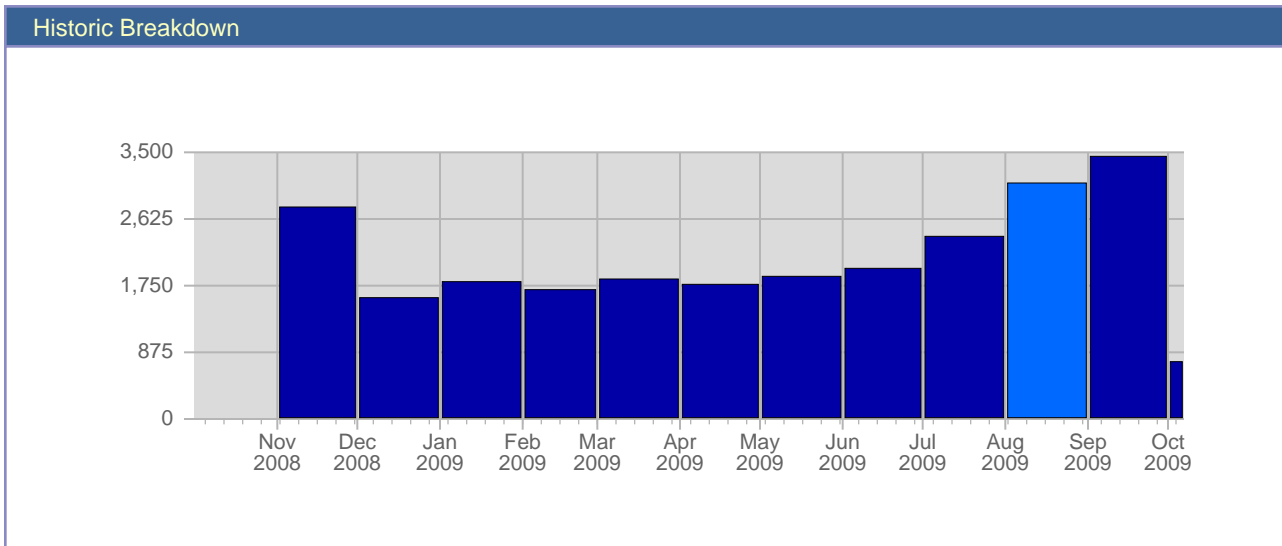

Traffic Reports Visits

Report Description	
Report Description:	Visits during the month of August 2009
Report Range:	Month of August 2009
Report Scope:	Historical Data

Date	Total Visits	Average Visits Historically	Change	Percent of Total Visits
Sat Aug 1st, 2009	115	30.70	+1 ▲	3.69%
Sun Aug 2nd, 2009	96	37.25	+23 ▲	3.08%
Mon Aug 3rd, 2009	119	38.70	+69 ▲	3.82%
Tue Aug 4th, 2009	80	30.15	+16 ▲	2.57%
Wed Aug 5th, 2009	98	36.50	-7 ▼	3.15%
Thu Aug 6th, 2009	78	39.35	+1 ▲	2.51%
Fri Aug 7th, 2009	82	31.95	+7 ▲	2.63%
Sat Aug 8th, 2009	98	30.70	-17 ▼	3.15%
Sun Aug 9th, 2009	100	37.25	+4 ▲	3.21%
Mon Aug 10th, 2009	66	38.70	-53 ▼	2.12%
Tue Aug 11th, 2009	93	30.15	+13 ▲	2.99%
Wed Aug 12th, 2009	84	36.50	-14 ▼	2.70%
Thu Aug 13th, 2009	105	39.35	+27 ▲	3.37%
Fri Aug 14th, 2009	120	31.95	+38 ▲	3.86%
Sat Aug 15th, 2009	143	30.70	+45 ▲	4.59%
Sun Aug 16th, 2009	128	37.25	+28 ▲	4.11%
Mon Aug 17th, 2009	96	38.70	+30 ▲	3.08%
Tue Aug 18th, 2009	103	30.15	+10 ▲	3.31%
Wed Aug 19th, 2009	126	36.50	+42 ▲	4.05%
Thu Aug 20th, 2009	92	39.35	-13 ▼	2.96%
Fri Aug 21st, 2009	84	31.95	-36 ▼	2.70%
Sat Aug 22nd, 2009	99	30.70	-44 ▼	3.18%
Sun Aug 23rd, 2009	83	37.25	-45 ▼	2.67%
Mon Aug 24th, 2009	60	38.70	-36 ▼	1.93%
Tue Aug 25th, 2009	108	30.15	+5 ▲	3.47%
Wed Aug 26th, 2009	126	36.50	0 ▬	4.05%
Thu Aug 27th, 2009	106	39.35	+14 ▲	3.41%
Fri Aug 28th, 2009	104	31.95	+20 ▲	3.34%
Sat Aug 29th, 2009	102	30.70	+3 ▲	3.28%
Sun Aug 30th, 2009	109	37.25	+26 ▲	3.50%
Mon Aug 31st, 2009	110	38.70	+50 ▲	3.53%
	3,113	730		