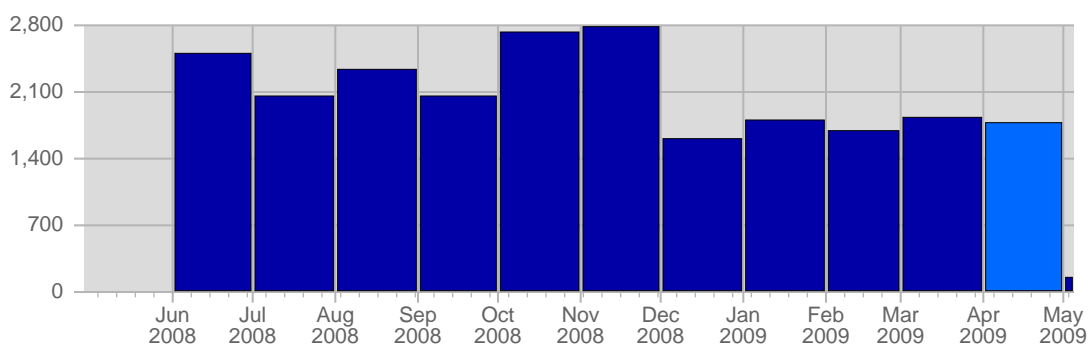

# Traffic Reports Visits

## Report Description

Report Description: Visits during the month of April 2009  
 Report Range: Month of April 2009  
 Report Scope: Historical Data

## Historic Breakdown

## Breakdown

Date	Total Visits	Average Visits Historically	Change	Percent of Total Visits
Wed Apr 1st, 2009	121	36.50	+55 ▲	6.83%
Thu Apr 2nd, 2009	77	39.35	+20 ▲	4.35%
Fri Apr 3rd, 2009	55	31.95	-5 ▼	3.11%
Sat Apr 4th, 2009	73	30.70	+13 ▲	4.12%
Sun Apr 5th, 2009	66	37.25	+19 ▲	3.73%
Mon Apr 6th, 2009	77	38.70	+22 ▲	4.35%
Tue Apr 7th, 2009	58	30.15	+22 ▲	3.28%
Wed Apr 8th, 2009	76	36.50	-45 ▼	4.29%
Thu Apr 9th, 2009	55	39.35	-22 ▼	3.11%
Fri Apr 10th, 2009	45	31.95	-10 ▼	2.54%
Sat Apr 11th, 2009	38	30.70	-35 ▼	2.15%
Sun Apr 12th, 2009	49	37.25	-17 ▼	2.77%
Mon Apr 13th, 2009	56	38.70	-21 ▼	3.16%
Tue Apr 14th, 2009	44	30.15	-14 ▼	2.48%
Wed Apr 15th, 2009	45	36.50	-31 ▼	2.54%
Thu Apr 16th, 2009	44	39.35	-11 ▼	2.48%
Fri Apr 17th, 2009	51	31.95	+6 ▲	2.88%
Sat Apr 18th, 2009	35	30.70	-3 ▼	1.98%
Sun Apr 19th, 2009	84	37.25	+35 ▲	4.74%
Mon Apr 20th, 2009	49	38.70	-7 ▼	2.77%
Tue Apr 21st, 2009	57	30.15	+13 ▲	3.22%
Wed Apr 22nd, 2009	55	36.50	+10 ▲	3.11%
Thu Apr 23rd, 2009	63	39.35	+19 ▲	3.56%
Fri Apr 24th, 2009	54	31.95	+3 ▲	3.05%
Sat Apr 25th, 2009	50	30.70	+15 ▲	2.82%
Sun Apr 26th, 2009	79	37.25	-5 ▼	4.46%
Mon Apr 27th, 2009	75	38.70	+26 ▲	4.24%
Tue Apr 28th, 2009	46	30.15	-11 ▼	2.60%
Wed Apr 29th, 2009	47	36.50	-8 ▼	2.65%
Thu Apr 30th, 2009	47	39.35	-16 ▼	2.65%
	1,771	730		