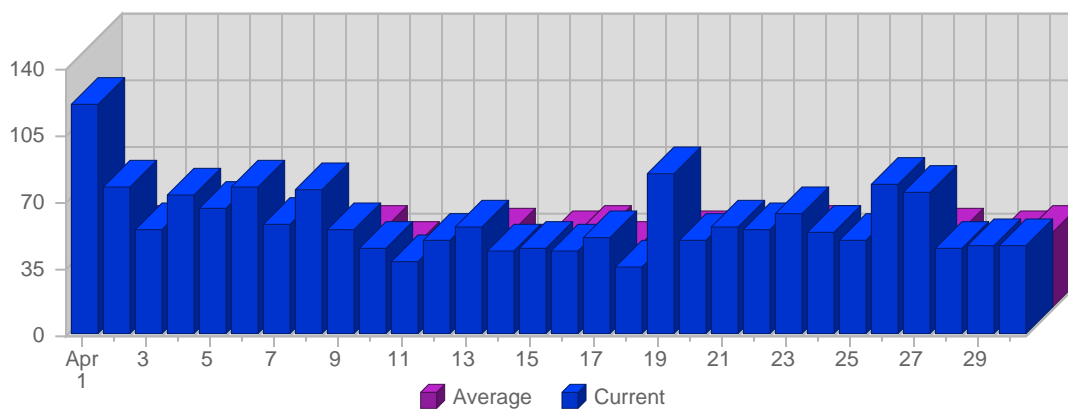

# Traffic Reports Visits

## Report Description

Report Description: Visits during the month of April 2009  
 Report Range: Month of April 2009  
 Report Scope: Historical Data

## Historic Breakdown

## Breakdown

Date	Total Visits	Average Visits Historically	Change	Percent of Total Visits
Wed Apr 1st, 2009	121	36.50	+55 ▲	6.83%
Thu Apr 2nd, 2009	77	39.35	+20 ▲	4.35%
Fri Apr 3rd, 2009	55	31.95	-5 ▼	3.11%
Sat Apr 4th, 2009	73	30.70	+13 ▲	4.12%
Sun Apr 5th, 2009	66	37.25	+19 ▲	3.73%
Mon Apr 6th, 2009	77	38.70	+22 ▲	4.35%
Tue Apr 7th, 2009	58	30.15	+22 ▲	3.28%
Wed Apr 8th, 2009	76	36.50	-45 ▼	4.29%
Thu Apr 9th, 2009	55	39.35	-22 ▼	3.11%
Fri Apr 10th, 2009	45	31.95	-10 ▼	2.54%
Sat Apr 11th, 2009	38	30.70	-35 ▼	2.15%
Sun Apr 12th, 2009	49	37.25	-17 ▼	2.77%
Mon Apr 13th, 2009	56	38.70	-21 ▼	3.16%
Tue Apr 14th, 2009	44	30.15	-14 ▼	2.48%
Wed Apr 15th, 2009	45	36.50	-31 ▼	2.54%
Thu Apr 16th, 2009	44	39.35	-11 ▼	2.48%
Fri Apr 17th, 2009	51	31.95	+6 ▲	2.88%
Sat Apr 18th, 2009	35	30.70	-3 ▼	1.98%
Sun Apr 19th, 2009	84	37.25	+35 ▲	4.74%
Mon Apr 20th, 2009	49	38.70	-7 ▼	2.77%
Tue Apr 21st, 2009	57	30.15	+13 ▲	3.22%
Wed Apr 22nd, 2009	55	36.50	+10 ▲	3.11%
Thu Apr 23rd, 2009	63	39.35	+19 ▲	3.56%
Fri Apr 24th, 2009	54	31.95	+3 ▲	3.05%
Sat Apr 25th, 2009	50	30.70	+15 ▲	2.82%
Sun Apr 26th, 2009	79	37.25	-5 ▼	4.46%
Mon Apr 27th, 2009	75	38.70	+26 ▲	4.24%
Tue Apr 28th, 2009	46	30.15	-11 ▼	2.60%
Wed Apr 29th, 2009	47	36.50	-8 ▼	2.65%
Thu Apr 30th, 2009	47	39.35	-16 ▼	2.65%
	1,771	730		