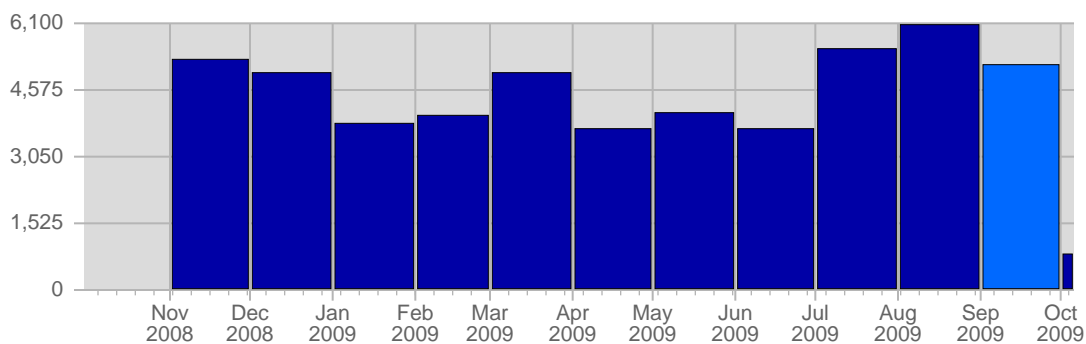

# Traffic Reports Page Views

## Report Description

Report Description: Page Views during the month of September 2009  
 Report Range: Month of September 2009  
 Report Scope: Historical Data

## Historic Breakdown

## Breakdown

Date	Total Page Views	Average Page Views Historically	Change	Percent of Total Page Views
Tue Sep 1st, 2009	94	130.15	-38 ▼	1.82%
Wed Sep 2nd, 2009	305	126.85	+207 ▲	5.89%
Thu Sep 3rd, 2009	143	122.60	+14 ▲	2.76%
Fri Sep 4th, 2009	106	97.05	-355 ▼	2.05%
Sat Sep 5th, 2009	97	79.05	-300 ▼	1.87%
Sun Sep 6th, 2009	78	137.30	-218 ▼	1.51%
Mon Sep 7th, 2009	118	163.15	-12 ▼	2.28%
Tue Sep 8th, 2009	252	130.15	+158 ▲	4.87%
Wed Sep 9th, 2009	82	126.85	-223 ▼	1.58%
Thu Sep 10th, 2009	187	122.60	+44 ▲	3.61%
Fri Sep 11th, 2009	368	97.05	+262 ▲	7.11%
Sat Sep 12th, 2009	375	79.05	+278 ▲	7.24%
Sun Sep 13th, 2009	215	137.30	+137 ▲	4.15%
Mon Sep 14th, 2009	144	163.15	+26 ▲	2.78%
Tue Sep 15th, 2009	302	130.15	+50 ▲	5.83%
Wed Sep 16th, 2009	131	126.85	+49 ▲	2.53%
Thu Sep 17th, 2009	85	122.60	-102 ▼	1.64%
Fri Sep 18th, 2009	123	97.05	-245 ▼	2.38%
Sat Sep 19th, 2009	110	79.05	-265 ▼	2.12%
Sun Sep 20th, 2009	132	137.30	-83 ▼	2.55%
Mon Sep 21st, 2009	126	163.15	-18 ▼	2.43%
Tue Sep 22nd, 2009	61	130.15	-241 ▼	1.18%
Wed Sep 23rd, 2009	162	126.85	+31 ▲	3.13%
Thu Sep 24th, 2009	166	122.60	+81 ▲	3.21%
Fri Sep 25th, 2009	91	97.05	-32 ▼	1.76%
Sat Sep 26th, 2009	88	79.05	-22 ▼	1.70%
Sun Sep 27th, 2009	286	137.30	+154 ▲	5.52%
Mon Sep 28th, 2009	398	163.15	+272 ▲	7.69%
Tue Sep 29th, 2009	176	130.15	+115 ▲	3.40%
Wed Sep 30th, 2009	177	126.85	+15 ▲	3.42%
	5,178	3,080		