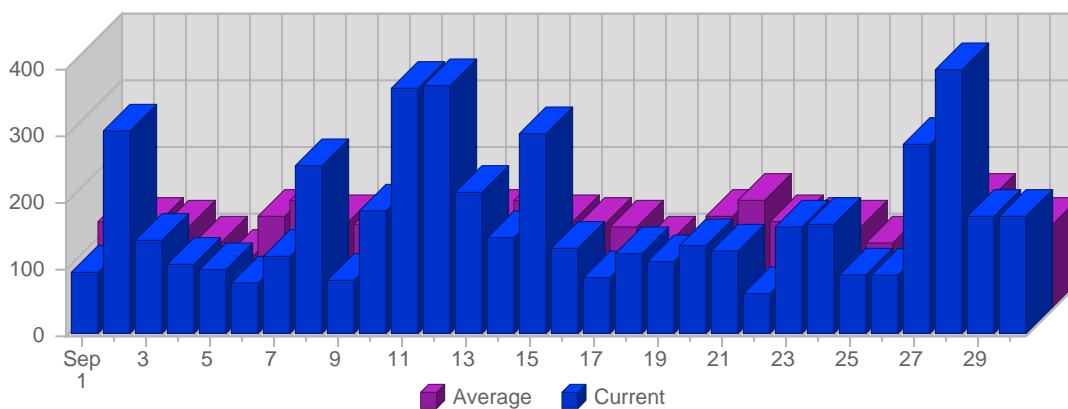

# Traffic Reports Page Views

## Report Description

Report Description: Page Views during the month of September 2009  
 Report Range: Month of September 2009  
 Report Scope: Historical Data

## Historic Breakdown

## Breakdown

Date	Total Page Views	Average Page Views Historically	Change	Percent of Total Page Views
Tue Sep 1st, 2009	94	130.15	-38 ▼	1.82%
Wed Sep 2nd, 2009	305	126.85	+207 ▲	5.89%
Thu Sep 3rd, 2009	143	122.60	+14 ▲	2.76%
Fri Sep 4th, 2009	106	97.05	-355 ▼	2.05%
Sat Sep 5th, 2009	97	79.05	-300 ▼	1.87%
Sun Sep 6th, 2009	78	137.30	-218 ▼	1.51%
Mon Sep 7th, 2009	118	163.15	-12 ▼	2.28%
Tue Sep 8th, 2009	252	130.15	+158 ▲	4.87%
Wed Sep 9th, 2009	82	126.85	-223 ▼	1.58%
Thu Sep 10th, 2009	187	122.60	+44 ▲	3.61%
Fri Sep 11th, 2009	368	97.05	+262 ▲	7.11%
Sat Sep 12th, 2009	375	79.05	+278 ▲	7.24%
Sun Sep 13th, 2009	215	137.30	+137 ▲	4.15%
Mon Sep 14th, 2009	144	163.15	+26 ▲	2.78%
Tue Sep 15th, 2009	302	130.15	+50 ▲	5.83%
Wed Sep 16th, 2009	131	126.85	+49 ▲	2.53%
Thu Sep 17th, 2009	85	122.60	-102 ▼	1.64%
Fri Sep 18th, 2009	123	97.05	-245 ▼	2.38%
Sat Sep 19th, 2009	110	79.05	-265 ▼	2.12%
Sun Sep 20th, 2009	132	137.30	-83 ▼	2.55%
Mon Sep 21st, 2009	126	163.15	-18 ▼	2.43%
Tue Sep 22nd, 2009	61	130.15	-241 ▼	1.18%
Wed Sep 23rd, 2009	162	126.85	+31 ▲	3.13%
Thu Sep 24th, 2009	166	122.60	+81 ▲	3.21%
Fri Sep 25th, 2009	91	97.05	-32 ▼	1.76%
Sat Sep 26th, 2009	88	79.05	-22 ▼	1.70%
Sun Sep 27th, 2009	286	137.30	+154 ▲	5.52%
Mon Sep 28th, 2009	398	163.15	+272 ▲	7.69%
Tue Sep 29th, 2009	176	130.15	+115 ▲	3.40%
Wed Sep 30th, 2009	177	126.85	+15 ▲	3.42%
	5,178	3,080		