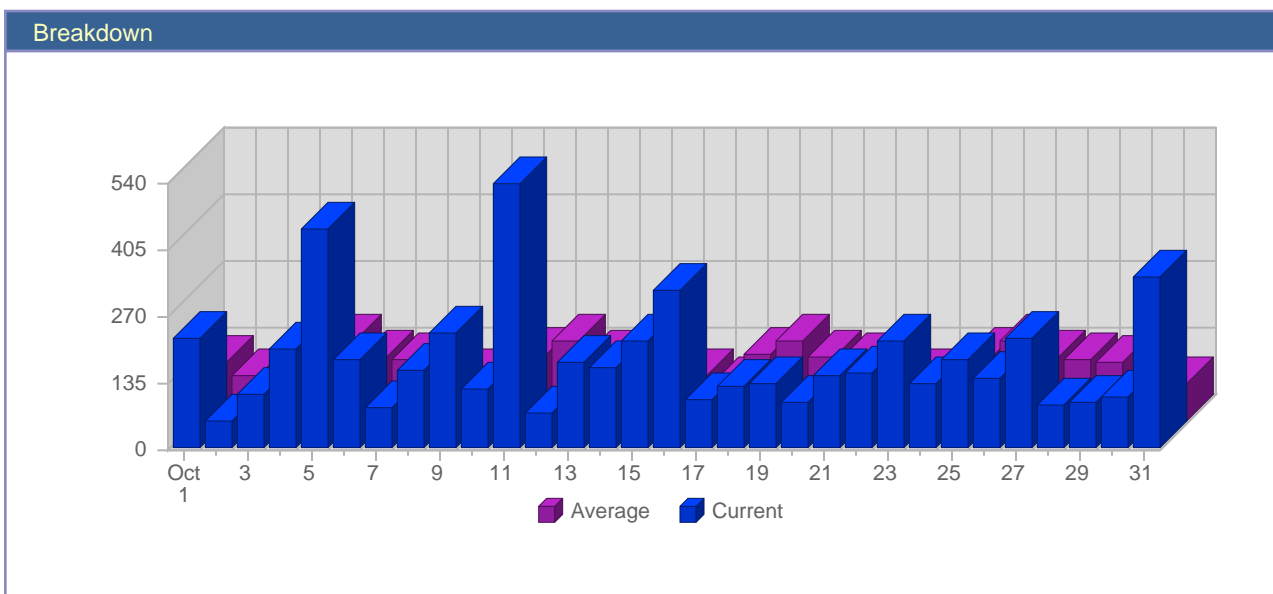

Traffic Reports Page Views

Report Description	
Report Description:	Page Views during the month of October 2009
Report Range:	Month of October 2009
Report Scope:	Historical Data

Date	Total Page Views	Average Page Views Historically	Change	Percent of Total Page Views
Thu Oct 1st, 2009	225	122.60	+93 ▲	4.02%
Fri Oct 2nd, 2009	57	97.05	-69 ▼	1.02%
Sat Oct 3rd, 2009	109	79.05	+48 ▲	1.95%
Sun Oct 4th, 2009	200	137.30	+38 ▲	3.58%
Mon Oct 5th, 2009	445	163.15	+279 ▲	7.96%
Tue Oct 6th, 2009	179	130.15	+88 ▲	3.20%
Wed Oct 7th, 2009	81	126.85	-7 ▼	1.45%
Thu Oct 8th, 2009	157	122.60	-68 ▼	2.81%
Fri Oct 9th, 2009	235	97.05	+178 ▲	4.20%
Sat Oct 10th, 2009	121	79.05	+12 ▲	2.16%
Sun Oct 11th, 2009	535	137.30	+335 ▲	9.57%
Mon Oct 12th, 2009	72	163.15	-373 ▼	1.29%
Tue Oct 13th, 2009	175	130.15	-4 ▼	3.13%
Wed Oct 14th, 2009	163	126.85	+82 ▲	2.92%
Thu Oct 15th, 2009	221	122.60	+64 ▲	3.95%
Fri Oct 16th, 2009	323	97.05	+88 ▲	5.78%
Sat Oct 17th, 2009	98	79.05	-23 ▼	1.75%
Sun Oct 18th, 2009	129	137.30	-406 ▼	2.31%
Mon Oct 19th, 2009	131	163.15	+59 ▲	2.34%
Tue Oct 20th, 2009	94	130.15	-81 ▼	1.68%
Wed Oct 21st, 2009	149	126.85	-14 ▼	2.67%
Thu Oct 22nd, 2009	153	122.60	-68 ▼	2.74%
Fri Oct 23rd, 2009	220	97.05	-103 ▼	3.94%
Sat Oct 24th, 2009	132	79.05	+34 ▲	2.36%
Sun Oct 25th, 2009	183	137.30	+54 ▲	3.27%
Mon Oct 26th, 2009	145	163.15	+14 ▲	2.59%
Tue Oct 27th, 2009	224	130.15	+130 ▲	4.01%
Wed Oct 28th, 2009	90	126.85	-59 ▼	1.61%
Thu Oct 29th, 2009	93	122.60	-60 ▼	1.66%
Fri Oct 30th, 2009	106	97.05	-114 ▼	1.90%
Sat Oct 31st, 2009	346	79.05	+214 ▲	6.19%
	5,591	3,080		