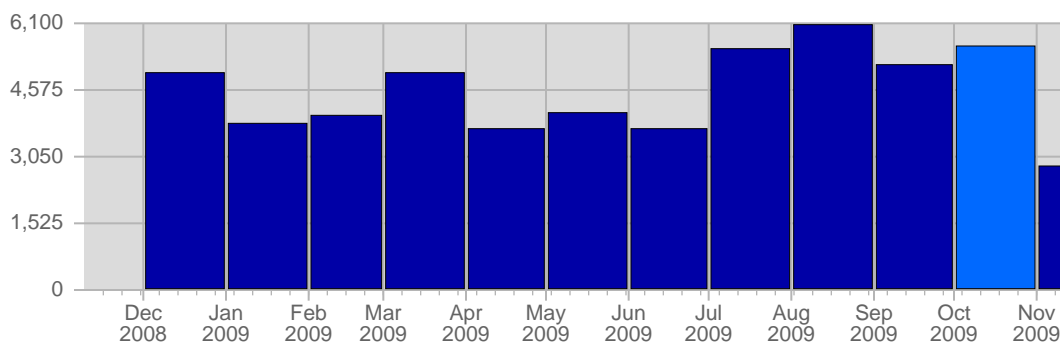

# Traffic Reports Page Views

## Report Description

Report Description: Page Views during the month of October 2009  
 Report Range: Month of October 2009  
 Report Scope: Historical Data

## Historic Breakdown

## Breakdown

Date	Total Page Views	Average Page Views Historically	Change	Percent of Total Page Views
Thu Oct 1st, 2009	225	122.60	+93 ▲	4.02%
Fri Oct 2nd, 2009	57	97.05	-69 ▼	1.02%
Sat Oct 3rd, 2009	109	79.05	+48 ▲	1.95%
Sun Oct 4th, 2009	200	137.30	+38 ▲	3.58%
Mon Oct 5th, 2009	445	163.15	+279 ▲	7.96%
Tue Oct 6th, 2009	179	130.15	+88 ▲	3.20%
Wed Oct 7th, 2009	81	126.85	-7 ▼	1.45%
Thu Oct 8th, 2009	157	122.60	-68 ▼	2.81%
Fri Oct 9th, 2009	235	97.05	+178 ▲	4.20%
Sat Oct 10th, 2009	121	79.05	+12 ▲	2.16%
Sun Oct 11th, 2009	535	137.30	+335 ▲	9.57%
Mon Oct 12th, 2009	72	163.15	-373 ▼	1.29%
Tue Oct 13th, 2009	175	130.15	-4 ▼	3.13%
Wed Oct 14th, 2009	163	126.85	+82 ▲	2.92%
Thu Oct 15th, 2009	221	122.60	+64 ▲	3.95%
Fri Oct 16th, 2009	323	97.05	+88 ▲	5.78%
Sat Oct 17th, 2009	98	79.05	-23 ▼	1.75%
Sun Oct 18th, 2009	129	137.30	-406 ▼	2.31%
Mon Oct 19th, 2009	131	163.15	+59 ▲	2.34%
Tue Oct 20th, 2009	94	130.15	-81 ▼	1.68%
Wed Oct 21st, 2009	149	126.85	-14 ▼	2.67%
Thu Oct 22nd, 2009	153	122.60	-68 ▼	2.74%
Fri Oct 23rd, 2009	220	97.05	-103 ▼	3.94%
Sat Oct 24th, 2009	132	79.05	+34 ▲	2.36%
Sun Oct 25th, 2009	183	137.30	+54 ▲	3.27%
Mon Oct 26th, 2009	145	163.15	+14 ▲	2.59%
Tue Oct 27th, 2009	224	130.15	+130 ▲	4.01%
Wed Oct 28th, 2009	90	126.85	-59 ▼	1.61%
Thu Oct 29th, 2009	93	122.60	-60 ▼	1.66%
Fri Oct 30th, 2009	106	97.05	-114 ▼	1.90%
Sat Oct 31st, 2009	346	79.05	+214 ▲	6.19%
	5,591	3,080		