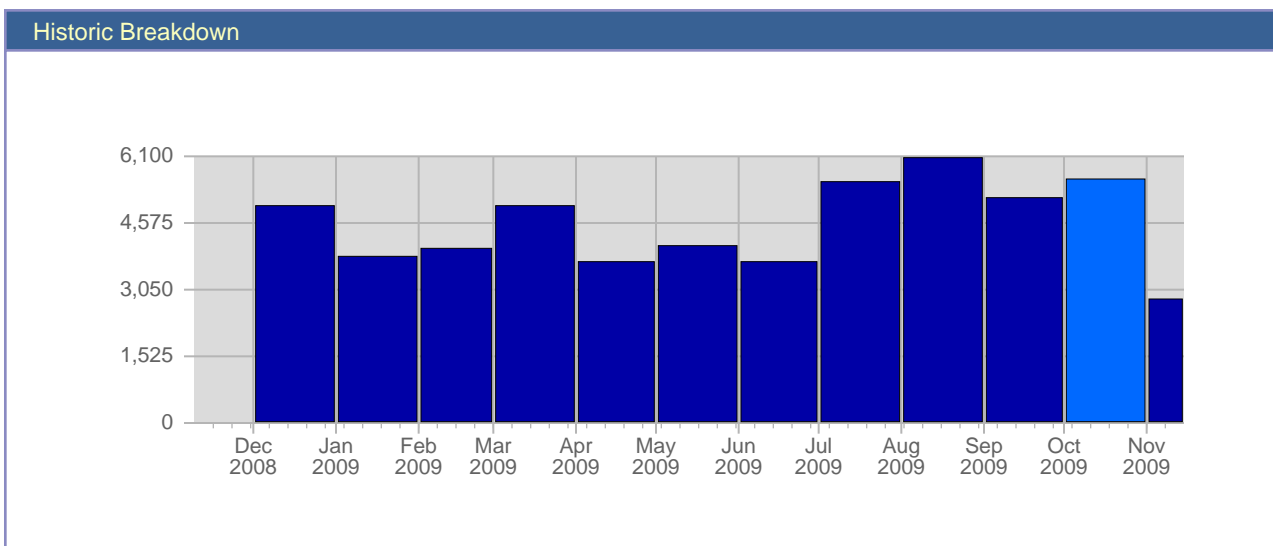

Traffic Reports Page Views

Report Description	
Report Description:	Page Views during the month of October 2009
Report Range:	Month of October 2009
Report Scope:	Historical Data

Date	Total Page Views	Average Page Views Historically	Change	Percent of Total Page Views
Thu Oct 1st, 2009	225	122.60	+93 ▲	4.02%
Fri Oct 2nd, 2009	57	97.05	-69 ▼	1.02%
Sat Oct 3rd, 2009	109	79.05	+48 ▲	1.95%
Sun Oct 4th, 2009	200	137.30	+38 ▲	3.58%
Mon Oct 5th, 2009	445	163.15	+279 ▲	7.96%
Tue Oct 6th, 2009	179	130.15	+88 ▲	3.20%
Wed Oct 7th, 2009	81	126.85	-7 ▼	1.45%
Thu Oct 8th, 2009	157	122.60	-68 ▼	2.81%
Fri Oct 9th, 2009	235	97.05	+178 ▲	4.20%
Sat Oct 10th, 2009	121	79.05	+12 ▲	2.16%
Sun Oct 11th, 2009	535	137.30	+335 ▲	9.57%
Mon Oct 12th, 2009	72	163.15	-373 ▼	1.29%
Tue Oct 13th, 2009	175	130.15	-4 ▼	3.13%
Wed Oct 14th, 2009	163	126.85	+82 ▲	2.92%
Thu Oct 15th, 2009	221	122.60	+64 ▲	3.95%
Fri Oct 16th, 2009	323	97.05	+88 ▲	5.78%
Sat Oct 17th, 2009	98	79.05	-23 ▼	1.75%
Sun Oct 18th, 2009	129	137.30	-406 ▼	2.31%
Mon Oct 19th, 2009	131	163.15	+59 ▲	2.34%
Tue Oct 20th, 2009	94	130.15	-81 ▼	1.68%
Wed Oct 21st, 2009	149	126.85	-14 ▼	2.67%
Thu Oct 22nd, 2009	153	122.60	-68 ▼	2.74%
Fri Oct 23rd, 2009	220	97.05	-103 ▼	3.94%
Sat Oct 24th, 2009	132	79.05	+34 ▲	2.36%
Sun Oct 25th, 2009	183	137.30	+54 ▲	3.27%
Mon Oct 26th, 2009	145	163.15	+14 ▲	2.59%
Tue Oct 27th, 2009	224	130.15	+130 ▲	4.01%
Wed Oct 28th, 2009	90	126.85	-59 ▼	1.61%
Thu Oct 29th, 2009	93	122.60	-60 ▼	1.66%
Fri Oct 30th, 2009	106	97.05	-114 ▼	1.90%
Sat Oct 31st, 2009	346	79.05	+214 ▲	6.19%
	5,591	3,080		