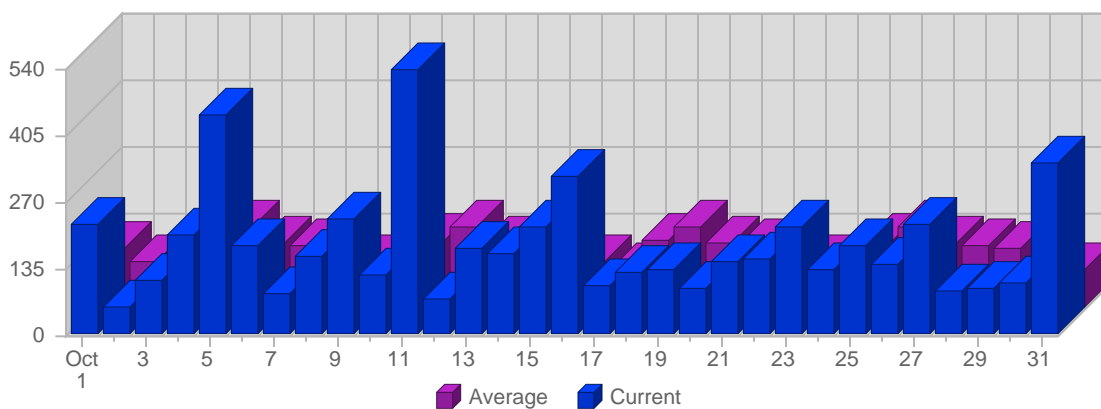

# Traffic Reports Page Views

## Report Description

Report Description: Page Views during the month of October 2009  
 Report Range: Month of October 2009  
 Report Scope: Historical Data

## Historic Breakdown

## Breakdown

Date	Total Page Views	Average Page Views Historically	Change	Percent of Total Page Views
Thu Oct 1st, 2009	225	122.60	+93 ▲	4.02%
Fri Oct 2nd, 2009	57	97.05	-69 ▼	1.02%
Sat Oct 3rd, 2009	109	79.05	+48 ▲	1.95%
Sun Oct 4th, 2009	200	137.30	+38 ▲	3.58%
Mon Oct 5th, 2009	445	163.15	+279 ▲	7.96%
Tue Oct 6th, 2009	179	130.15	+88 ▲	3.20%
Wed Oct 7th, 2009	81	126.85	-7 ▼	1.45%
Thu Oct 8th, 2009	157	122.60	-68 ▼	2.81%
Fri Oct 9th, 2009	235	97.05	+178 ▲	4.20%
Sat Oct 10th, 2009	121	79.05	+12 ▲	2.16%
Sun Oct 11th, 2009	535	137.30	+335 ▲	9.57%
Mon Oct 12th, 2009	72	163.15	-373 ▼	1.29%
Tue Oct 13th, 2009	175	130.15	-4 ▼	3.13%
Wed Oct 14th, 2009	163	126.85	+82 ▲	2.92%
Thu Oct 15th, 2009	221	122.60	+64 ▲	3.95%
Fri Oct 16th, 2009	323	97.05	+88 ▲	5.78%
Sat Oct 17th, 2009	98	79.05	-23 ▼	1.75%
Sun Oct 18th, 2009	129	137.30	-406 ▼	2.31%
Mon Oct 19th, 2009	131	163.15	+59 ▲	2.34%
Tue Oct 20th, 2009	94	130.15	-81 ▼	1.68%
Wed Oct 21st, 2009	149	126.85	-14 ▼	2.67%
Thu Oct 22nd, 2009	153	122.60	-68 ▼	2.74%
Fri Oct 23rd, 2009	220	97.05	-103 ▼	3.94%
Sat Oct 24th, 2009	132	79.05	+34 ▲	2.36%
Sun Oct 25th, 2009	183	137.30	+54 ▲	3.27%
Mon Oct 26th, 2009	145	163.15	+14 ▲	2.59%
Tue Oct 27th, 2009	224	130.15	+130 ▲	4.01%
Wed Oct 28th, 2009	90	126.85	-59 ▼	1.61%
Thu Oct 29th, 2009	93	122.60	-60 ▼	1.66%
Fri Oct 30th, 2009	106	97.05	-114 ▼	1.90%
Sat Oct 31st, 2009	346	79.05	+214 ▲	6.19%
	5,591	3,080		