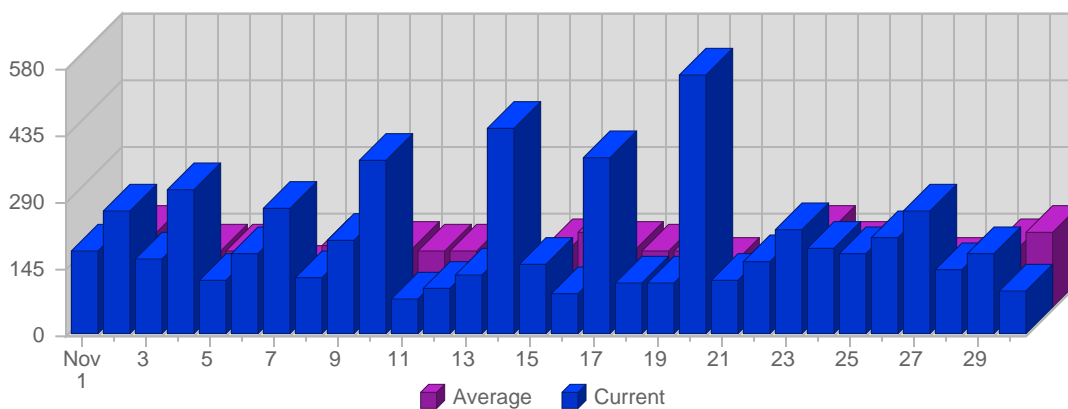

# Traffic Reports Page Views

## Report Description

Report Description: Page Views during the month of November 2009  
 Report Range: Month of November 2009  
 Report Scope: Historical Data

## Historic Breakdown

## Breakdown

Date	Total Page Views	Average Page Views Historically	Change	Percent of Total Page Views
Sun Nov 1st, 2009	185	137.30	+2 ▲	2.00%
Mon Nov 2nd, 2009	272	163.15	+127 ▲	4.41%
Tue Nov 3rd, 2009	168	130.15	-56 ▼	2.72%
Wed Nov 4th, 2009	314	126.85	+224 ▲	5.09%
Thu Nov 5th, 2009	116	122.60	+23 ▲	1.88%
Fri Nov 6th, 2009	176	97.05	+70 ▲	2.85%
Sat Nov 7th, 2009	277	79.05	-69 ▼	4.49%
Sun Nov 8th, 2009	126	137.30	-59 ▼	2.04%
Mon Nov 9th, 2009	203	163.15	-69 ▼	3.29%
Tue Nov 10th, 2009	382	130.15	+214 ▲	6.19%
Wed Nov 11th, 2009	76	126.85	-238 ▼	1.23%
Thu Nov 12th, 2009	100	122.60	-16 ▼	1.62%
Fri Nov 13th, 2009	133	97.05	-43 ▼	2.16%
Sat Nov 14th, 2009	450	79.05	+173 ▲	7.29%
Sun Nov 15th, 2009	156	137.30	+30 ▲	2.53%
Mon Nov 16th, 2009	89	163.15	-114 ▼	1.44%
Tue Nov 17th, 2009	388	130.15	+6 ▲	6.29%
Wed Nov 18th, 2009	115	126.85	+39 ▲	1.86%
Thu Nov 19th, 2009	111	122.60	+11 ▲	1.80%
Fri Nov 20th, 2009	566	97.05	+433 ▲	9.17%
Sat Nov 21st, 2009	121	79.05	-329 ▼	1.96%
Sun Nov 22nd, 2009	158	137.30	+2 ▲	2.56%
Mon Nov 23rd, 2009	230	163.15	+141 ▲	3.73%
Tue Nov 24th, 2009	189	130.15	-199 ▼	3.06%
Wed Nov 25th, 2009	176	126.85	+61 ▲	2.85%
Thu Nov 26th, 2009	212	122.60	+101 ▲	3.44%
Fri Nov 27th, 2009	268	97.05	-298 ▼	4.34%
Sat Nov 28th, 2009	142	79.05	+21 ▲	2.30%
Sun Nov 29th, 2009	175	137.30	+17 ▲	2.84%
Mon Nov 30th, 2009	96	163.15	-134 ▼	1.56%
	6,170	3,080		