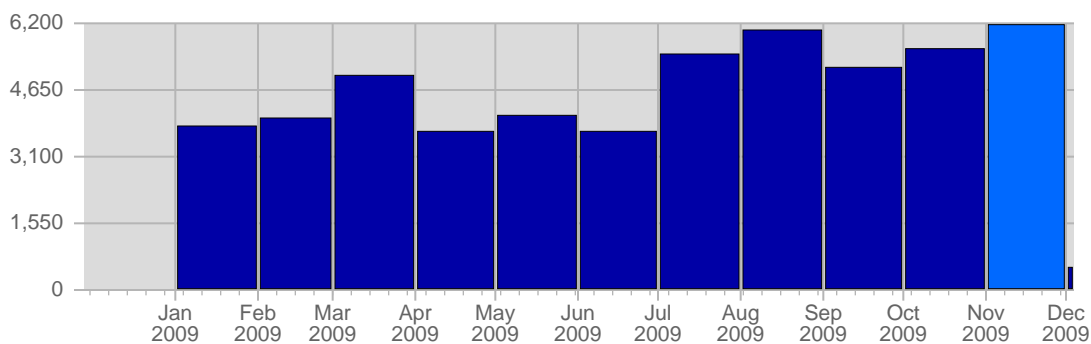

# Traffic Reports Page Views

## Report Description

Report Description: Page Views during the month of November 2009  
 Report Range: Month of November 2009  
 Report Scope: Historical Data

## Historic Breakdown