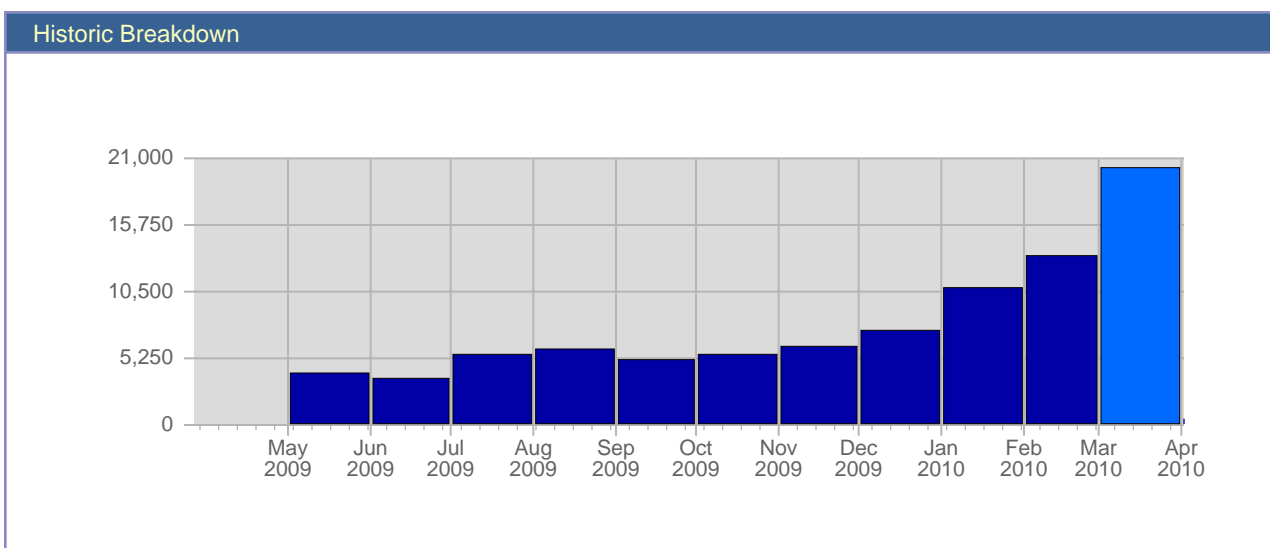

Traffic Reports Page Views

Report Description	
Report Description:	Page Views during the month of March 2010
Report Range:	Month of March 2010
Report Scope:	Historical Data

Date	Total Page Views	Average Page Views Historically	Change	Percent of Total Page Views
Mon Mar 1st, 2010	479	163.15	-262 ▼	2.37%
Tue Mar 2nd, 2010	567	130.15	+207 ▲	2.80%
Wed Mar 3rd, 2010	1,209	126.85	+819 ▲	5.97%
Thu Mar 4th, 2010	494	122.60	-484 ▼	2.44%
Fri Mar 5th, 2010	1,668	97.05	+1,139 ▲	8.24%
Sat Mar 6th, 2010	919	79.05	+103 ▲	4.54%
Sun Mar 7th, 2010	393	137.30	-83 ▼	1.94%
Mon Mar 8th, 2010	303	163.15	-176 ▼	1.50%
Tue Mar 9th, 2010	1,649	130.15	+1,082 ▲	8.14%
Wed Mar 10th, 2010	704	126.85	-505 ▼	3.48%
Thu Mar 11th, 2010	463	122.60	-31 ▼	2.29%
Fri Mar 12th, 2010	440	97.05	-1,228 ▼	2.17%
Sat Mar 13th, 2010	692	79.05	-227 ▼	3.42%
Sun Mar 14th, 2010	647	137.30	+254 ▲	3.19%
Mon Mar 15th, 2010	913	163.15	+610 ▲	4.51%
Tue Mar 16th, 2010	772	130.15	-877 ▼	3.81%
Wed Mar 17th, 2010	671	126.85	-33 ▼	3.31%
Thu Mar 18th, 2010	512	122.60	+49 ▲	2.53%
Fri Mar 19th, 2010	437	97.05	-3 ▼	2.16%
Sat Mar 20th, 2010	434	79.05	-258 ▼	2.14%
Sun Mar 21st, 2010	444	137.30	-203 ▼	2.19%
Mon Mar 22nd, 2010	573	163.15	-340 ▼	2.83%
Tue Mar 23rd, 2010	515	130.15	-257 ▼	2.54%
Wed Mar 24th, 2010	442	126.85	-229 ▼	2.18%
Thu Mar 25th, 2010	487	122.60	-25 ▼	2.40%
Fri Mar 26th, 2010	535	97.05	+98 ▲	2.64%
Sat Mar 27th, 2010	422	79.05	-12 ▼	2.08%
Sun Mar 28th, 2010	410	137.30	-34 ▼	2.02%
Mon Mar 29th, 2010	308	163.15	-265 ▼	1.52%
Tue Mar 30th, 2010	560	130.15	+45 ▲	2.77%
Wed Mar 31st, 2010	1,194	126.85	+752 ▲	5.90%
	20,256	3,080		