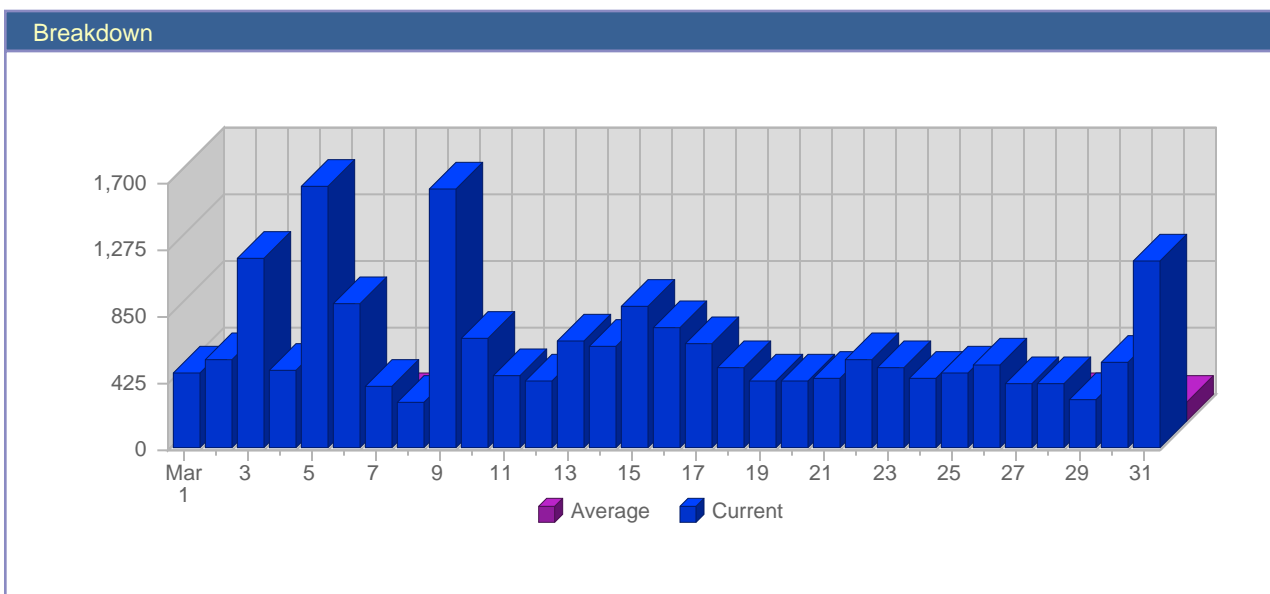

Traffic Reports Page Views

Report Description	
Report Description:	Page Views during the month of March 2010
Report Range:	Month of March 2010
Report Scope:	Historical Data

Date	Total Page Views	Average Page Views Historically	Change	Percent of Total Page Views
Mon Mar 1st, 2010	479	163.15	-262 ▼	2.37%
Tue Mar 2nd, 2010	567	130.15	+207 ▲	2.80%
Wed Mar 3rd, 2010	1,209	126.85	+819 ▲	5.97%
Thu Mar 4th, 2010	494	122.60	-484 ▼	2.44%
Fri Mar 5th, 2010	1,668	97.05	+1,139 ▲	8.24%
Sat Mar 6th, 2010	919	79.05	+103 ▲	4.54%
Sun Mar 7th, 2010	393	137.30	-83 ▼	1.94%
Mon Mar 8th, 2010	303	163.15	-176 ▼	1.50%
Tue Mar 9th, 2010	1,649	130.15	+1,082 ▲	8.14%
Wed Mar 10th, 2010	704	126.85	-505 ▼	3.48%
Thu Mar 11th, 2010	463	122.60	-31 ▼	2.29%
Fri Mar 12th, 2010	440	97.05	-1,228 ▼	2.17%
Sat Mar 13th, 2010	692	79.05	-227 ▼	3.42%
Sun Mar 14th, 2010	647	137.30	+254 ▲	3.19%
Mon Mar 15th, 2010	913	163.15	+610 ▲	4.51%
Tue Mar 16th, 2010	772	130.15	-877 ▼	3.81%
Wed Mar 17th, 2010	671	126.85	-33 ▼	3.31%
Thu Mar 18th, 2010	512	122.60	+49 ▲	2.53%
Fri Mar 19th, 2010	437	97.05	-3 ▼	2.16%
Sat Mar 20th, 2010	434	79.05	-258 ▼	2.14%
Sun Mar 21st, 2010	444	137.30	-203 ▼	2.19%
Mon Mar 22nd, 2010	573	163.15	-340 ▼	2.83%
Tue Mar 23rd, 2010	515	130.15	-257 ▼	2.54%
Wed Mar 24th, 2010	442	126.85	-229 ▼	2.18%
Thu Mar 25th, 2010	487	122.60	-25 ▼	2.40%
Fri Mar 26th, 2010	535	97.05	+98 ▲	2.64%
Sat Mar 27th, 2010	422	79.05	-12 ▼	2.08%
Sun Mar 28th, 2010	410	137.30	-34 ▼	2.02%
Mon Mar 29th, 2010	308	163.15	-265 ▼	1.52%
Tue Mar 30th, 2010	560	130.15	+45 ▲	2.77%
Wed Mar 31st, 2010	1,194	126.85	+752 ▲	5.90%
	20,256	3,080		