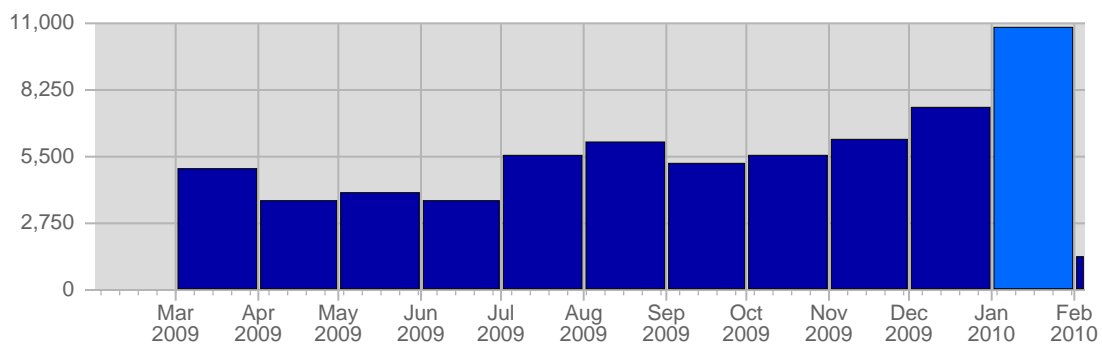

## Traffic Reports Page Views

### Report Description

Report Description: Page Views during the month of January 2010  
 Report Range: Month of January 2010  
 Report Scope: Historical Data

### Historic Breakdown

### Breakdown

Date	Total Page Views	Average Page Views Historically	Change	Percent of Total Page Views
Fri Jan 1st, 2010	364	97.05	+237 ▲	3.37%
Sat Jan 2nd, 2010	564	79.05	+484 ▲	5.23%
Sun Jan 3rd, 2010	159	137.30	-125 ▼	1.47%
Mon Jan 4th, 2010	184	163.15	-19 ▼	1.71%
Tue Jan 5th, 2010	182	130.15	-296 ▼	1.69%
Wed Jan 6th, 2010	163	126.85	+70 ▲	1.51%
Thu Jan 7th, 2010	284	122.60	+96 ▲	2.63%
Fri Jan 8th, 2010	298	97.05	-66 ▼	2.76%
Sat Jan 9th, 2010	327	79.05	-237 ▼	3.03%
Sun Jan 10th, 2010	324	137.30	+165 ▲	3.00%
Mon Jan 11th, 2010	430	163.15	+246 ▲	3.98%
Tue Jan 12th, 2010	352	130.15	+170 ▲	3.26%
Wed Jan 13th, 2010	339	126.85	+176 ▲	3.14%
Thu Jan 14th, 2010	566	122.60	+282 ▲	5.24%
Fri Jan 15th, 2010	410	97.05	+112 ▲	3.80%
Sat Jan 16th, 2010	631	79.05	+304 ▲	5.85%
Sun Jan 17th, 2010	292	137.30	-32 ▼	2.71%
Mon Jan 18th, 2010	321	163.15	-109 ▼	2.97%
Tue Jan 19th, 2010	319	130.15	-33 ▼	2.96%
Wed Jan 20th, 2010	305	126.85	-34 ▼	2.83%
Thu Jan 21st, 2010	623	122.60	+57 ▲	5.77%
Fri Jan 22nd, 2010	205	97.05	-205 ▼	1.90%
Sat Jan 23rd, 2010	273	79.05	-358 ▼	2.53%
Sun Jan 24th, 2010	504	137.30	+212 ▲	4.67%
Mon Jan 25th, 2010	489	163.15	+168 ▲	4.53%
Tue Jan 26th, 2010	383	130.15	+64 ▲	3.55%
Wed Jan 27th, 2010	309	126.85	+4 ▲	2.86%
Thu Jan 28th, 2010	249	122.60	-374 ▼	2.31%
Fri Jan 29th, 2010	343	97.05	+138 ▲	3.18%
Sat Jan 30th, 2010	297	79.05	+24 ▲	2.75%
Sun Jan 31st, 2010	306	137.30	-198 ▼	2.84%
	10,795	3,080		