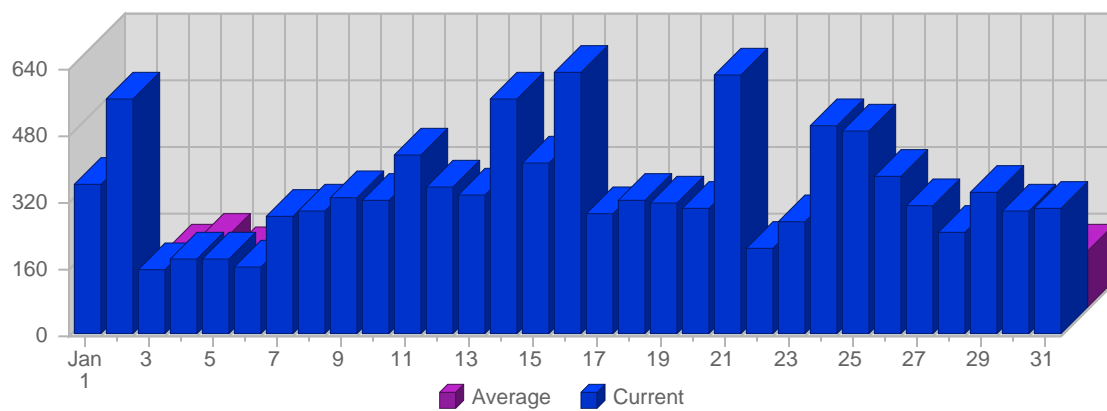

## Traffic Reports Page Views

### Report Description

Report Description: Page Views during the month of January 2010  
 Report Range: Month of January 2010  
 Report Scope: Historical Data

### Historic Breakdown

### Breakdown

Date	Total Page Views	Average Page Views Historically	Change	Percent of Total Page Views
Fri Jan 1st, 2010	364	97.05	+237 ▲	3.37%
Sat Jan 2nd, 2010	564	79.05	+484 ▲	5.23%
Sun Jan 3rd, 2010	159	137.30	-125 ▼	1.47%
Mon Jan 4th, 2010	184	163.15	-19 ▼	1.71%
Tue Jan 5th, 2010	182	130.15	-296 ▼	1.69%
Wed Jan 6th, 2010	163	126.85	+70 ▲	1.51%
Thu Jan 7th, 2010	284	122.60	+96 ▲	2.63%
Fri Jan 8th, 2010	298	97.05	-66 ▼	2.76%
Sat Jan 9th, 2010	327	79.05	-237 ▼	3.03%
Sun Jan 10th, 2010	324	137.30	+165 ▲	3.00%
Mon Jan 11th, 2010	430	163.15	+246 ▲	3.98%
Tue Jan 12th, 2010	352	130.15	+170 ▲	3.26%
Wed Jan 13th, 2010	339	126.85	+176 ▲	3.14%
Thu Jan 14th, 2010	566	122.60	+282 ▲	5.24%
Fri Jan 15th, 2010	410	97.05	+112 ▲	3.80%
Sat Jan 16th, 2010	631	79.05	+304 ▲	5.85%
Sun Jan 17th, 2010	292	137.30	-32 ▼	2.71%
Mon Jan 18th, 2010	321	163.15	-109 ▼	2.97%
Tue Jan 19th, 2010	319	130.15	-33 ▼	2.96%
Wed Jan 20th, 2010	305	126.85	-34 ▼	2.83%
Thu Jan 21st, 2010	623	122.60	+57 ▲	5.77%
Fri Jan 22nd, 2010	205	97.05	-205 ▼	1.90%
Sat Jan 23rd, 2010	273	79.05	-358 ▼	2.53%
Sun Jan 24th, 2010	504	137.30	+212 ▲	4.67%
Mon Jan 25th, 2010	489	163.15	+168 ▲	4.53%
Tue Jan 26th, 2010	383	130.15	+64 ▲	3.55%
Wed Jan 27th, 2010	309	126.85	+4 ▲	2.86%
Thu Jan 28th, 2010	249	122.60	-374 ▼	2.31%
Fri Jan 29th, 2010	343	97.05	+138 ▲	3.18%
Sat Jan 30th, 2010	297	79.05	+24 ▲	2.75%
Sun Jan 31st, 2010	306	137.30	-198 ▼	2.84%
	10,795	3,080		