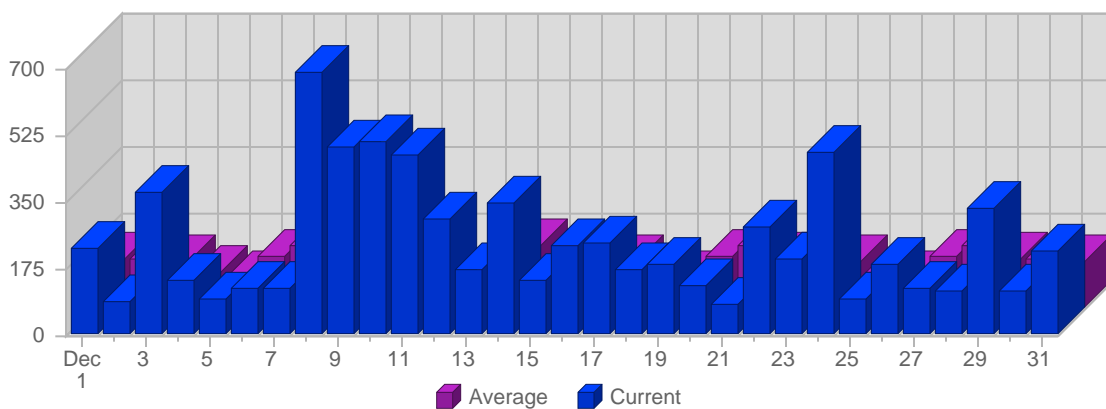

Traffic Reports Page Views

Report Description

Report Description: Page Views during the month of December 2009
 Report Range: Month of December 2009
 Report Scope: Historical Data

Historic Breakdown

Breakdown

Date	Total Page Views	Average Page Views Historically	Change	Percent of Total Page Views
Tue Dec 1st, 2009	226	130.15	+68 ▲	3.02%
Wed Dec 2nd, 2009	90	126.85	-140 ▼	1.20%
Thu Dec 3rd, 2009	375	122.60	+186 ▲	5.01%
Fri Dec 4th, 2009	143	97.05	-33 ▼	1.91%
Sat Dec 5th, 2009	95	79.05	-117 ▼	1.27%
Sun Dec 6th, 2009	120	137.30	-148 ▼	1.60%
Mon Dec 7th, 2009	124	163.15	-18 ▼	1.66%
Tue Dec 8th, 2009	690	130.15	+464 ▲	9.23%
Wed Dec 9th, 2009	494	126.85	+404 ▲	6.60%
Thu Dec 10th, 2009	505	122.60	+130 ▲	6.75%
Fri Dec 11th, 2009	469	97.05	+326 ▲	6.27%
Sat Dec 12th, 2009	306	79.05	+211 ▲	4.09%
Sun Dec 13th, 2009	169	137.30	+49 ▲	2.26%
Mon Dec 14th, 2009	345	163.15	+221 ▲	4.61%
Tue Dec 15th, 2009	146	130.15	-544 ▼	1.95%
Wed Dec 16th, 2009	235	126.85	-259 ▼	3.14%
Thu Dec 17th, 2009	238	122.60	-267 ▼	3.18%
Fri Dec 18th, 2009	170	97.05	-299 ▼	2.27%
Sat Dec 19th, 2009	183	79.05	-123 ▼	2.45%
Sun Dec 20th, 2009	127	137.30	-42 ▼	1.70%
Mon Dec 21st, 2009	80	163.15	-265 ▼	1.07%
Tue Dec 22nd, 2009	284	130.15	+138 ▲	3.80%
Wed Dec 23rd, 2009	203	126.85	-32 ▼	2.71%
Thu Dec 24th, 2009	478	122.60	+240 ▲	6.39%
Fri Dec 25th, 2009	93	97.05	-77 ▼	1.24%
Sat Dec 26th, 2009	188	79.05	+5 ▲	2.51%
Sun Dec 27th, 2009	123	137.30	-4 ▼	1.64%
Mon Dec 28th, 2009	113	163.15	+33 ▲	1.51%
Tue Dec 29th, 2009	334	130.15	+50 ▲	4.47%
Wed Dec 30th, 2009	116	126.85	-87 ▼	1.55%
Thu Dec 31st, 2009	218	122.60	-260 ▼	2.91%
	7,480	3,080		