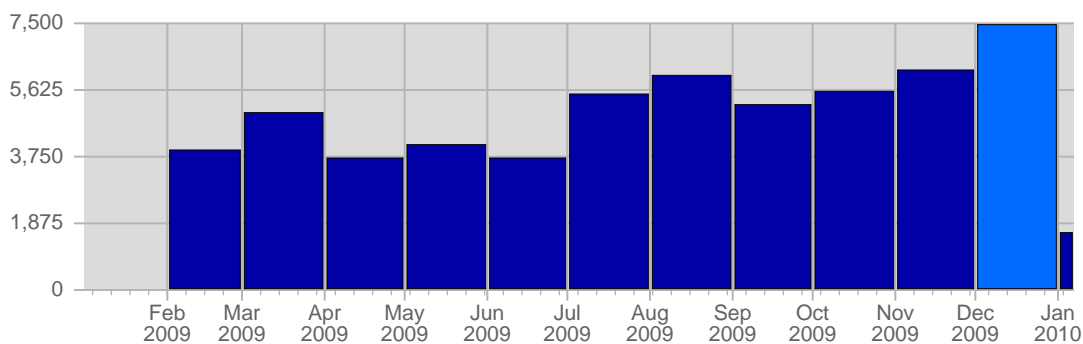

Traffic Reports Page Views

Report Description

Report Description: Page Views during the month of December 2009
 Report Range: Month of December 2009
 Report Scope: Historical Data

Historic Breakdown

Breakdown

Date	Total Page Views	Average Page Views Historically	Change	Percent of Total Page Views
Tue Dec 1st, 2009	226	130.15	+68 ▲	3.02%
Wed Dec 2nd, 2009	90	126.85	-140 ▼	1.20%
Thu Dec 3rd, 2009	375	122.60	+186 ▲	5.01%
Fri Dec 4th, 2009	143	97.05	-33 ▼	1.91%
Sat Dec 5th, 2009	95	79.05	-117 ▼	1.27%
Sun Dec 6th, 2009	120	137.30	-148 ▼	1.60%
Mon Dec 7th, 2009	124	163.15	-18 ▼	1.66%
Tue Dec 8th, 2009	690	130.15	+464 ▲	9.23%
Wed Dec 9th, 2009	494	126.85	+404 ▲	6.60%
Thu Dec 10th, 2009	505	122.60	+130 ▲	6.75%
Fri Dec 11th, 2009	469	97.05	+326 ▲	6.27%
Sat Dec 12th, 2009	306	79.05	+211 ▲	4.09%
Sun Dec 13th, 2009	169	137.30	+49 ▲	2.26%
Mon Dec 14th, 2009	345	163.15	+221 ▲	4.61%
Tue Dec 15th, 2009	146	130.15	-544 ▼	1.95%
Wed Dec 16th, 2009	235	126.85	-259 ▼	3.14%
Thu Dec 17th, 2009	238	122.60	-267 ▼	3.18%
Fri Dec 18th, 2009	170	97.05	-299 ▼	2.27%
Sat Dec 19th, 2009	183	79.05	-123 ▼	2.45%
Sun Dec 20th, 2009	127	137.30	-42 ▼	1.70%
Mon Dec 21st, 2009	80	163.15	-265 ▼	1.07%
Tue Dec 22nd, 2009	284	130.15	+138 ▲	3.80%
Wed Dec 23rd, 2009	203	126.85	-32 ▼	2.71%
Thu Dec 24th, 2009	478	122.60	+240 ▲	6.39%
Fri Dec 25th, 2009	93	97.05	-77 ▼	1.24%
Sat Dec 26th, 2009	188	79.05	+5 ▲	2.51%
Sun Dec 27th, 2009	123	137.30	-4 ▼	1.64%
Mon Dec 28th, 2009	113	163.15	+33 ▲	1.51%
Tue Dec 29th, 2009	334	130.15	+50 ▲	4.47%
Wed Dec 30th, 2009	116	126.85	-87 ▼	1.55%
Thu Dec 31st, 2009	218	122.60	-260 ▼	2.91%
	7,480	3,080		