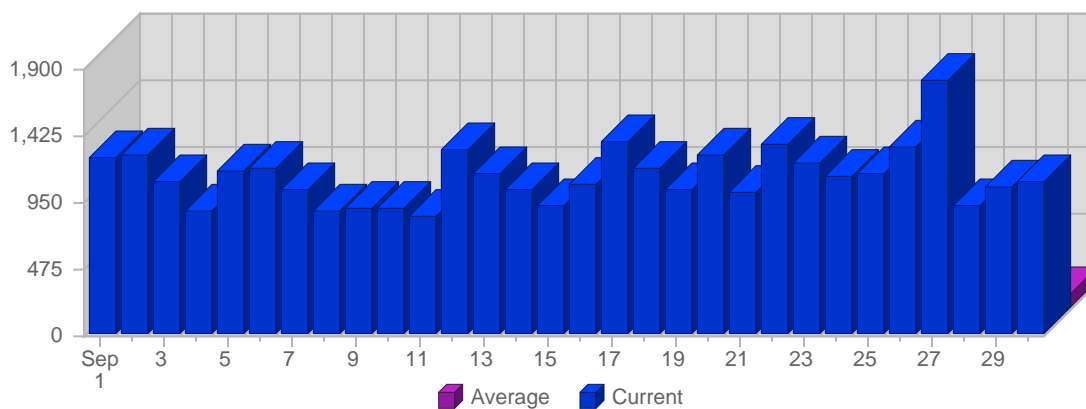

Traffic Reports Page Views

Report Description

Report Description: Page Views during the month of September 2011
 Report Range: Month of September 2011
 Report Scope: Historical Data

Historic Breakdown

Breakdown

Date	Total Page Views	Average Page Views Historically	Change	Percent of Total Page Views
Thu Sep 1st, 2011	1,263	122.60	+228 ▲	3.73%
Fri Sep 2nd, 2011	1,277	97.05	+29 ▲	3.77%
Sat Sep 3rd, 2011	1,085	79.05	-381 ▼	3.20%
Sun Sep 4th, 2011	888	137.30	-574 ▼	2.62%
Mon Sep 5th, 2011	1,161	163.15	-430 ▼	3.42%
Tue Sep 6th, 2011	1,190	130.15	-247 ▼	3.51%
Wed Sep 7th, 2011	1,035	126.85	-55 ▼	3.05%
Thu Sep 8th, 2011	891	122.60	-372 ▼	2.63%
Fri Sep 9th, 2011	893	97.05	-384 ▼	2.63%
Sat Sep 10th, 2011	903	79.05	-182 ▼	2.66%
Sun Sep 11th, 2011	842	137.30	-46 ▼	2.48%
Mon Sep 12th, 2011	1,325	163.15	+164 ▲	3.91%
Tue Sep 13th, 2011	1,141	130.15	-49 ▼	3.37%
Wed Sep 14th, 2011	1,027	126.85	-8 ▼	3.03%
Thu Sep 15th, 2011	918	122.60	+27 ▲	2.71%
Fri Sep 16th, 2011	1,083	97.05	+190 ▲	3.19%
Sat Sep 17th, 2011	1,375	79.05	+472 ▲	4.06%
Sun Sep 18th, 2011	1,196	137.30	+354 ▲	3.53%
Mon Sep 19th, 2011	1,036	163.15	-289 ▼	3.06%
Tue Sep 20th, 2011	1,275	130.15	+134 ▲	3.76%
Wed Sep 21st, 2011	1,012	126.85	-15 ▼	2.99%
Thu Sep 22nd, 2011	1,352	122.60	+434 ▲	3.99%
Fri Sep 23rd, 2011	1,230	97.05	+147 ▲	3.63%
Sat Sep 24th, 2011	1,131	79.05	-244 ▼	3.34%
Sun Sep 25th, 2011	1,154	137.30	-42 ▼	3.40%
Mon Sep 26th, 2011	1,333	163.15	+297 ▲	3.93%
Tue Sep 27th, 2011	1,814	130.15	+539 ▲	5.35%
Wed Sep 28th, 2011	930	126.85	-82 ▼	2.74%
Thu Sep 29th, 2011	1,046	122.60	-306 ▼	3.09%
Fri Sep 30th, 2011	1,098	97.05	-132 ▼	3.24%
	33,904	3,080		