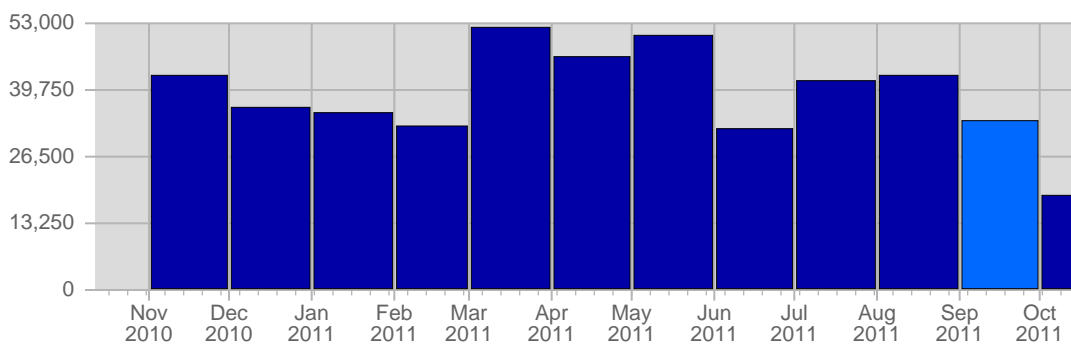

Traffic Reports Page Views

Report Description

Report Description: Page Views during the month of September 2011
 Report Range: Month of September 2011
 Report Scope: Historical Data

Historic Breakdown

Breakdown

Date	Total Page Views	Average Page Views Historically	Change	Percent of Total Page Views
Thu Sep 1st, 2011	1,263	122.60	+228 ▲	3.73%
Fri Sep 2nd, 2011	1,277	97.05	+29 ▲	3.77%
Sat Sep 3rd, 2011	1,085	79.05	-381 ▼	3.20%
Sun Sep 4th, 2011	888	137.30	-574 ▼	2.62%
Mon Sep 5th, 2011	1,161	163.15	-430 ▼	3.42%
Tue Sep 6th, 2011	1,190	130.15	-247 ▼	3.51%
Wed Sep 7th, 2011	1,035	126.85	-55 ▼	3.05%
Thu Sep 8th, 2011	891	122.60	-372 ▼	2.63%
Fri Sep 9th, 2011	893	97.05	-384 ▼	2.63%
Sat Sep 10th, 2011	903	79.05	-182 ▼	2.66%
Sun Sep 11th, 2011	842	137.30	-46 ▼	2.48%
Mon Sep 12th, 2011	1,325	163.15	+164 ▲	3.91%
Tue Sep 13th, 2011	1,141	130.15	-49 ▼	3.37%
Wed Sep 14th, 2011	1,027	126.85	-8 ▼	3.03%
Thu Sep 15th, 2011	918	122.60	+27 ▲	2.71%
Fri Sep 16th, 2011	1,083	97.05	+190 ▲	3.19%
Sat Sep 17th, 2011	1,375	79.05	+472 ▲	4.06%
Sun Sep 18th, 2011	1,196	137.30	+354 ▲	3.53%
Mon Sep 19th, 2011	1,036	163.15	-289 ▼	3.06%
Tue Sep 20th, 2011	1,275	130.15	+134 ▲	3.76%
Wed Sep 21st, 2011	1,012	126.85	-15 ▼	2.99%
Thu Sep 22nd, 2011	1,352	122.60	+434 ▲	3.99%
Fri Sep 23rd, 2011	1,230	97.05	+147 ▲	3.63%
Sat Sep 24th, 2011	1,131	79.05	-244 ▼	3.34%
Sun Sep 25th, 2011	1,154	137.30	-42 ▼	3.40%
Mon Sep 26th, 2011	1,333	163.15	+297 ▲	3.93%
Tue Sep 27th, 2011	1,814	130.15	+539 ▲	5.35%
Wed Sep 28th, 2011	930	126.85	-82 ▼	2.74%
Thu Sep 29th, 2011	1,046	122.60	-306 ▼	3.09%
Fri Sep 30th, 2011	1,098	97.05	-132 ▼	3.24%
	33,904	3,080		