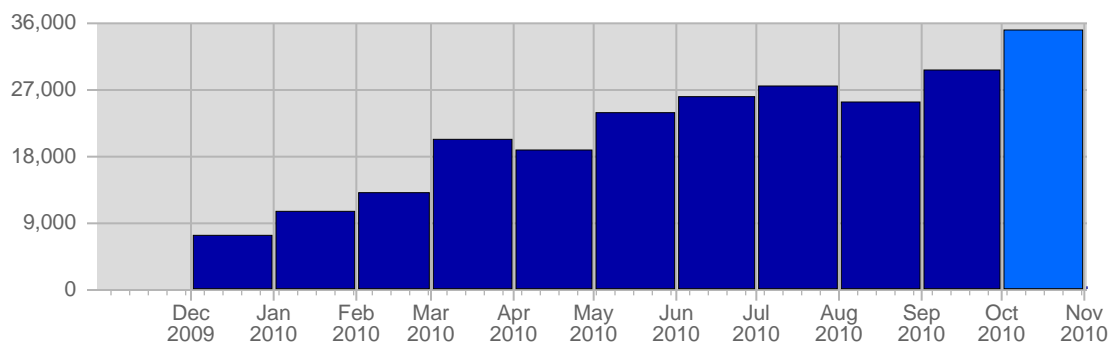

Traffic Reports Page Views

Report Description

Report Description: Page Views during the month of October 2010
 Report Range: Month of October 2010
 Report Scope: Historical Data

Historic Breakdown

Breakdown

Date	Total Page Views	Average Page Views Historically	Change	Percent of Total Page Views
Fri Oct 1st, 2010	760	97.05	+237 ▲	2.16%
Sat Oct 2nd, 2010	692	79.05	-248 ▼	1.96%
Sun Oct 3rd, 2010	837	137.30	-337 ▼	2.38%
Mon Oct 4th, 2010	1,064	163.15	-50 ▼	3.02%
Tue Oct 5th, 2010	1,276	130.15	+393 ▲	3.62%
Wed Oct 6th, 2010	907	126.85	-226 ▼	2.57%
Thu Oct 7th, 2010	1,322	122.60	-292 ▼	3.75%
Fri Oct 8th, 2010	1,009	97.05	+249 ▲	2.86%
Sat Oct 9th, 2010	1,015	79.05	+323 ▲	2.88%
Sun Oct 10th, 2010	1,356	137.30	+519 ▲	3.85%
Mon Oct 11th, 2010	961	163.15	-103 ▼	2.73%
Tue Oct 12th, 2010	877	130.15	-399 ▼	2.49%
Wed Oct 13th, 2010	810	126.85	-97 ▼	2.30%
Thu Oct 14th, 2010	1,567	122.60	+245 ▲	4.45%
Fri Oct 15th, 2010	1,393	97.05	+384 ▲	3.95%
Sat Oct 16th, 2010	1,235	79.05	+220 ▲	3.50%
Sun Oct 17th, 2010	1,219	137.30	-137 ▼	3.46%
Mon Oct 18th, 2010	1,045	163.15	+84 ▲	2.97%
Tue Oct 19th, 2010	1,629	130.15	+752 ▲	4.62%
Wed Oct 20th, 2010	965	126.85	+155 ▲	2.74%
Thu Oct 21st, 2010	1,752	122.60	+185 ▲	4.97%
Fri Oct 22nd, 2010	1,375	97.05	-18 ▼	3.90%
Sat Oct 23rd, 2010	818	79.05	-417 ▼	2.32%
Sun Oct 24th, 2010	1,034	137.30	-185 ▼	2.93%
Mon Oct 25th, 2010	905	163.15	-140 ▼	2.57%
Tue Oct 26th, 2010	1,419	130.15	-210 ▼	4.03%
Wed Oct 27th, 2010	1,207	126.85	+242 ▲	3.43%
Thu Oct 28th, 2010	1,221	122.60	-531 ▼	3.46%
Fri Oct 29th, 2010	1,032	97.05	-343 ▼	2.93%
Sat Oct 30th, 2010	1,067	79.05	+249 ▲	3.03%
Sun Oct 31st, 2010	1,475	137.30	+441 ▲	4.19%
	35,244	3,080		