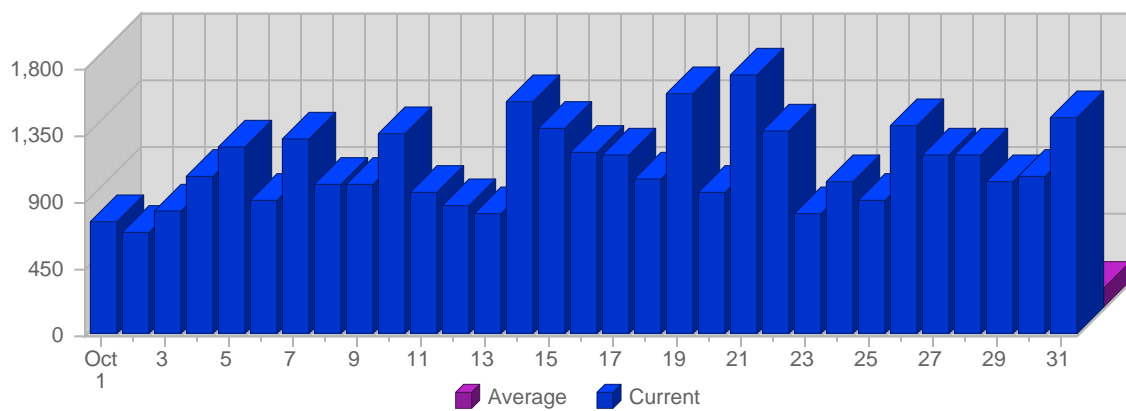

Traffic Reports Page Views

Report Description

Report Description: Page Views during the month of October 2010
 Report Range: Month of October 2010
 Report Scope: Historical Data

Historic Breakdown

Breakdown

Date	Total Page Views	Average Page Views Historically	Change	Percent of Total Page Views
Fri Oct 1st, 2010	760	97.05	+237 ▲	2.16%
Sat Oct 2nd, 2010	692	79.05	-248 ▼	1.96%
Sun Oct 3rd, 2010	837	137.30	-337 ▼	2.38%
Mon Oct 4th, 2010	1,064	163.15	-50 ▼	3.02%
Tue Oct 5th, 2010	1,276	130.15	+393 ▲	3.62%
Wed Oct 6th, 2010	907	126.85	-226 ▼	2.57%
Thu Oct 7th, 2010	1,322	122.60	-292 ▼	3.75%
Fri Oct 8th, 2010	1,009	97.05	+249 ▲	2.86%
Sat Oct 9th, 2010	1,015	79.05	+323 ▲	2.88%
Sun Oct 10th, 2010	1,356	137.30	+519 ▲	3.85%
Mon Oct 11th, 2010	961	163.15	-103 ▼	2.73%
Tue Oct 12th, 2010	877	130.15	-399 ▼	2.49%
Wed Oct 13th, 2010	810	126.85	-97 ▼	2.30%
Thu Oct 14th, 2010	1,567	122.60	+245 ▲	4.45%
Fri Oct 15th, 2010	1,393	97.05	+384 ▲	3.95%
Sat Oct 16th, 2010	1,235	79.05	+220 ▲	3.50%
Sun Oct 17th, 2010	1,219	137.30	-137 ▼	3.46%
Mon Oct 18th, 2010	1,045	163.15	+84 ▲	2.97%
Tue Oct 19th, 2010	1,629	130.15	+752 ▲	4.62%
Wed Oct 20th, 2010	965	126.85	+155 ▲	2.74%
Thu Oct 21st, 2010	1,752	122.60	+185 ▲	4.97%
Fri Oct 22nd, 2010	1,375	97.05	-18 ▼	3.90%
Sat Oct 23rd, 2010	818	79.05	-417 ▼	2.32%
Sun Oct 24th, 2010	1,034	137.30	-185 ▼	2.93%
Mon Oct 25th, 2010	905	163.15	-140 ▼	2.57%
Tue Oct 26th, 2010	1,419	130.15	-210 ▼	4.03%
Wed Oct 27th, 2010	1,207	126.85	+242 ▲	3.43%
Thu Oct 28th, 2010	1,221	122.60	-531 ▼	3.46%
Fri Oct 29th, 2010	1,032	97.05	-343 ▼	2.93%
Sat Oct 30th, 2010	1,067	79.05	+249 ▲	3.03%
Sun Oct 31st, 2010	1,475	137.30	+441 ▲	4.19%
	35,244	3,080		