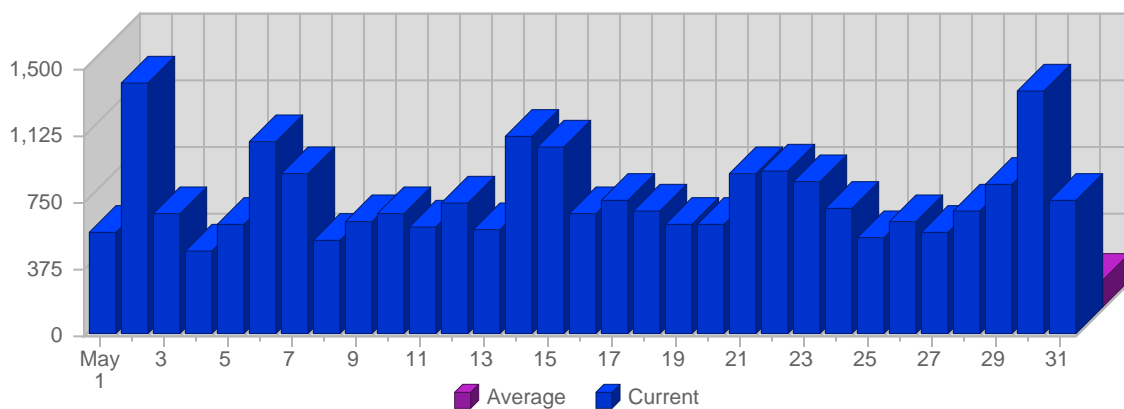

Traffic Reports Page Views

Report Description

Report Description: Page Views during the month of May 2010
 Report Range: Month of May 2010
 Report Scope: Historical Data

Historic Breakdown

Breakdown

Date	Total Page Views	Average Page Views Historically	Change	Percent of Total Page Views
Sat May 1st, 2010	581	79.05	+149 ▲	2.43%
Sun May 2nd, 2010	1,411	137.30	+849 ▲	5.89%
Mon May 3rd, 2010	684	163.15	-36 ▼	2.86%
Tue May 4th, 2010	468	130.15	-297 ▼	1.95%
Wed May 5th, 2010	615	126.85	+89 ▲	2.57%
Thu May 6th, 2010	1,089	122.60	+472 ▲	4.55%
Fri May 7th, 2010	914	97.05	+305 ▲	3.82%
Sat May 8th, 2010	528	79.05	-53 ▼	2.20%
Sun May 9th, 2010	630	137.30	-781 ▼	2.63%
Mon May 10th, 2010	683	163.15	-1 ▼	2.85%
Tue May 11th, 2010	611	130.15	+143 ▲	2.55%
Wed May 12th, 2010	740	126.85	+125 ▲	3.09%
Thu May 13th, 2010	594	122.60	-495 ▼	2.48%
Fri May 14th, 2010	1,121	97.05	+207 ▲	4.68%
Sat May 15th, 2010	1,050	79.05	+522 ▲	4.38%
Sun May 16th, 2010	676	137.30	+46 ▲	2.82%
Mon May 17th, 2010	764	163.15	+81 ▲	3.19%
Tue May 18th, 2010	699	130.15	+88 ▲	2.92%
Wed May 19th, 2010	625	126.85	-115 ▼	2.61%
Thu May 20th, 2010	622	122.60	+28 ▲	2.60%
Fri May 21st, 2010	905	97.05	-216 ▼	3.78%
Sat May 22nd, 2010	915	79.05	-135 ▼	3.82%
Sun May 23rd, 2010	868	137.30	+192 ▲	3.62%
Mon May 24th, 2010	706	163.15	-58 ▼	2.95%
Tue May 25th, 2010	551	130.15	-148 ▼	2.30%
Wed May 26th, 2010	641	126.85	+16 ▲	2.68%
Thu May 27th, 2010	579	122.60	-43 ▼	2.42%
Fri May 28th, 2010	699	97.05	-206 ▼	2.92%
Sat May 29th, 2010	848	79.05	-67 ▼	3.54%
Sun May 30th, 2010	1,376	137.30	+508 ▲	5.75%
Mon May 31st, 2010	760	163.15	+54 ▲	3.17%
	23,953	3,080		