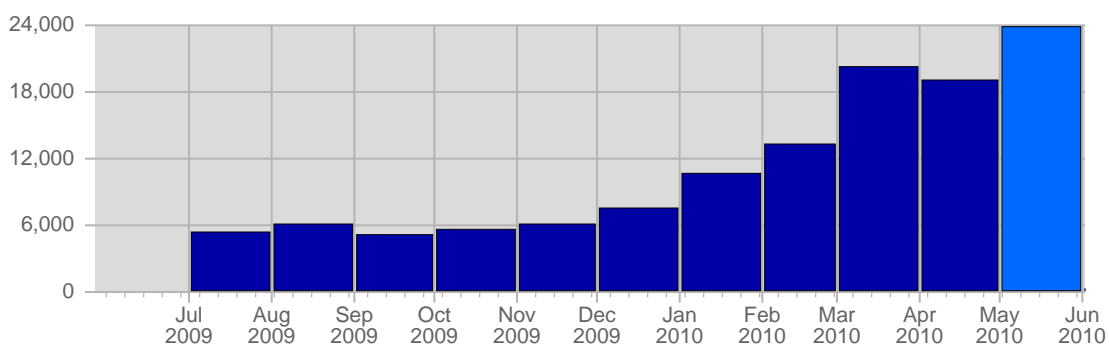

Traffic Reports Page Views

Report Description

Report Description: Page Views during the month of May 2010
 Report Range: Month of May 2010
 Report Scope: Historical Data

Historic Breakdown

Breakdown

Date	Total Page Views	Average Page Views Historically	Change	Percent of Total Page Views
Sat May 1st, 2010	581	79.05	+149 ▲	2.43%
Sun May 2nd, 2010	1,411	137.30	+849 ▲	5.89%
Mon May 3rd, 2010	684	163.15	-36 ▼	2.86%
Tue May 4th, 2010	468	130.15	-297 ▼	1.95%
Wed May 5th, 2010	615	126.85	+89 ▲	2.57%
Thu May 6th, 2010	1,089	122.60	+472 ▲	4.55%
Fri May 7th, 2010	914	97.05	+305 ▲	3.82%
Sat May 8th, 2010	528	79.05	-53 ▼	2.20%
Sun May 9th, 2010	630	137.30	-781 ▼	2.63%
Mon May 10th, 2010	683	163.15	-1 ▼	2.85%
Tue May 11th, 2010	611	130.15	+143 ▲	2.55%
Wed May 12th, 2010	740	126.85	+125 ▲	3.09%
Thu May 13th, 2010	594	122.60	-495 ▼	2.48%
Fri May 14th, 2010	1,121	97.05	+207 ▲	4.68%
Sat May 15th, 2010	1,050	79.05	+522 ▲	4.38%
Sun May 16th, 2010	676	137.30	+46 ▲	2.82%
Mon May 17th, 2010	764	163.15	+81 ▲	3.19%
Tue May 18th, 2010	699	130.15	+88 ▲	2.92%
Wed May 19th, 2010	625	126.85	-115 ▼	2.61%
Thu May 20th, 2010	622	122.60	+28 ▲	2.60%
Fri May 21st, 2010	905	97.05	-216 ▼	3.78%
Sat May 22nd, 2010	915	79.05	-135 ▼	3.82%
Sun May 23rd, 2010	868	137.30	+192 ▲	3.62%
Mon May 24th, 2010	706	163.15	-58 ▼	2.95%
Tue May 25th, 2010	551	130.15	-148 ▼	2.30%
Wed May 26th, 2010	641	126.85	+16 ▲	2.68%
Thu May 27th, 2010	579	122.60	-43 ▼	2.42%
Fri May 28th, 2010	699	97.05	-206 ▼	2.92%
Sat May 29th, 2010	848	79.05	-67 ▼	3.54%
Sun May 30th, 2010	1,376	137.30	+508 ▲	5.75%
Mon May 31st, 2010	760	163.15	+54 ▲	3.17%
	23,953	3,080		