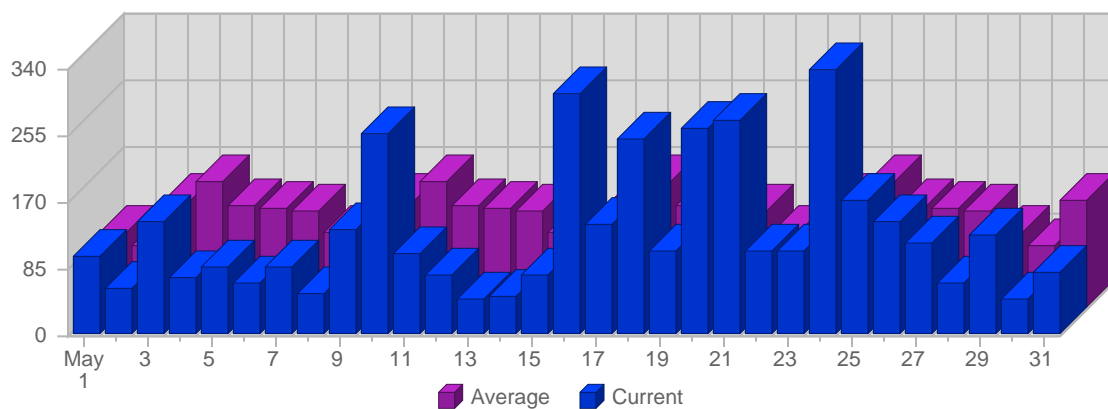

Traffic Reports Page Views

Report Description

Report Description: Page Views during the month of May 2009
 Report Range: Month of May 2009
 Report Scope: Historical Data

Historic Breakdown

Breakdown

Date	Total Page Views	Average Page Views Historically	Change	Percent of Total Page Views
Fri May 1st, 2009	100	97.05	+40 ▲	2.47%
Sat May 2nd, 2009	61	79.05	-24 ▼	1.50%
Sun May 3rd, 2009	143	137.30	-104 ▼	3.53%
Mon May 4th, 2009	74	163.15	-54 ▼	1.83%
Tue May 5th, 2009	88	130.15	-10 ▼	2.17%
Wed May 6th, 2009	67	126.85	-18 ▼	1.65%
Thu May 7th, 2009	85	122.60	+2 ▲	2.10%
Fri May 8th, 2009	54	97.05	-46 ▼	1.33%
Sat May 9th, 2009	133	79.05	+72 ▲	3.28%
Sun May 10th, 2009	256	137.30	+113 ▲	6.31%
Mon May 11th, 2009	104	163.15	+30 ▲	2.57%
Tue May 12th, 2009	76	130.15	-12 ▼	1.87%
Wed May 13th, 2009	46	126.85	-21 ▼	1.13%
Thu May 14th, 2009	49	122.60	-36 ▼	1.21%
Fri May 15th, 2009	75	97.05	+21 ▲	1.85%
Sat May 16th, 2009	308	79.05	+175 ▲	7.60%
Sun May 17th, 2009	142	137.30	-114 ▼	3.50%
Mon May 18th, 2009	250	163.15	+146 ▲	6.17%
Tue May 19th, 2009	106	130.15	+30 ▲	2.61%
Wed May 20th, 2009	263	126.85	+217 ▲	6.49%
Thu May 21st, 2009	272	122.60	+223 ▲	6.71%
Fri May 22nd, 2009	107	97.05	+32 ▲	2.64%
Sat May 23rd, 2009	108	79.05	-200 ▼	2.66%
Sun May 24th, 2009	338	137.30	+196 ▲	8.34%
Mon May 25th, 2009	173	163.15	-77 ▼	4.27%
Tue May 26th, 2009	143	130.15	+37 ▲	3.53%
Wed May 27th, 2009	117	126.85	-146 ▼	2.89%
Thu May 28th, 2009	65	122.60	-207 ▼	1.60%
Fri May 29th, 2009	127	97.05	+20 ▲	3.13%
Sat May 30th, 2009	45	79.05	-63 ▼	1.11%
Sun May 31st, 2009	80	137.30	-258 ▼	1.97%
	4,055	3,080		