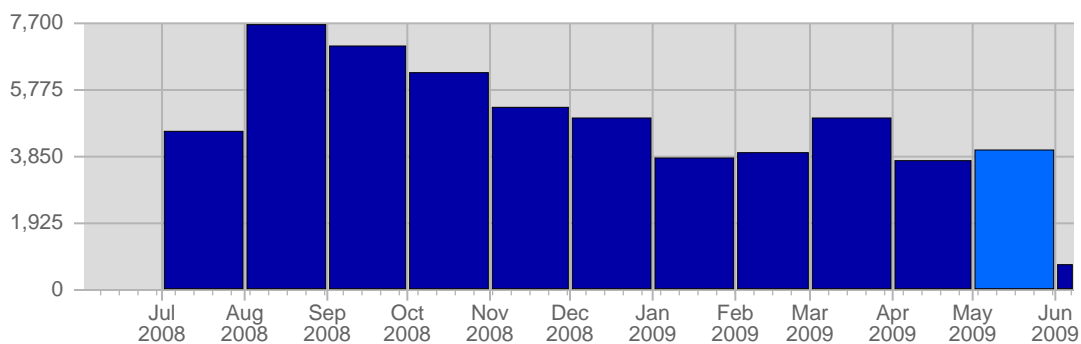

Traffic Reports Page Views

Report Description

Report Description: Page Views during the month of May 2009
 Report Range: Month of May 2009
 Report Scope: Historical Data

Historic Breakdown

Breakdown

Date	Total Page Views	Average Page Views Historically	Change	Percent of Total Page Views
Fri May 1st, 2009	100	97.05	+40 ▲	2.47%
Sat May 2nd, 2009	61	79.05	-24 ▼	1.50%
Sun May 3rd, 2009	143	137.30	-104 ▼	3.53%
Mon May 4th, 2009	74	163.15	-54 ▼	1.83%
Tue May 5th, 2009	88	130.15	-10 ▼	2.17%
Wed May 6th, 2009	67	126.85	-18 ▼	1.65%
Thu May 7th, 2009	85	122.60	+2 ▲	2.10%
Fri May 8th, 2009	54	97.05	-46 ▼	1.33%
Sat May 9th, 2009	133	79.05	+72 ▲	3.28%
Sun May 10th, 2009	256	137.30	+113 ▲	6.31%
Mon May 11th, 2009	104	163.15	+30 ▲	2.57%
Tue May 12th, 2009	76	130.15	-12 ▼	1.87%
Wed May 13th, 2009	46	126.85	-21 ▼	1.13%
Thu May 14th, 2009	49	122.60	-36 ▼	1.21%
Fri May 15th, 2009	75	97.05	+21 ▲	1.85%
Sat May 16th, 2009	308	79.05	+175 ▲	7.60%
Sun May 17th, 2009	142	137.30	-114 ▼	3.50%
Mon May 18th, 2009	250	163.15	+146 ▲	6.17%
Tue May 19th, 2009	106	130.15	+30 ▲	2.61%
Wed May 20th, 2009	263	126.85	+217 ▲	6.49%
Thu May 21st, 2009	272	122.60	+223 ▲	6.71%
Fri May 22nd, 2009	107	97.05	+32 ▲	2.64%
Sat May 23rd, 2009	108	79.05	-200 ▼	2.66%
Sun May 24th, 2009	338	137.30	+196 ▲	8.34%
Mon May 25th, 2009	173	163.15	-77 ▼	4.27%
Tue May 26th, 2009	143	130.15	+37 ▲	3.53%
Wed May 27th, 2009	117	126.85	-146 ▼	2.89%
Thu May 28th, 2009	65	122.60	-207 ▼	1.60%
Fri May 29th, 2009	127	97.05	+20 ▲	3.13%
Sat May 30th, 2009	45	79.05	-63 ▼	1.11%
Sun May 31st, 2009	80	137.30	-258 ▼	1.97%
	4,055	3,080		