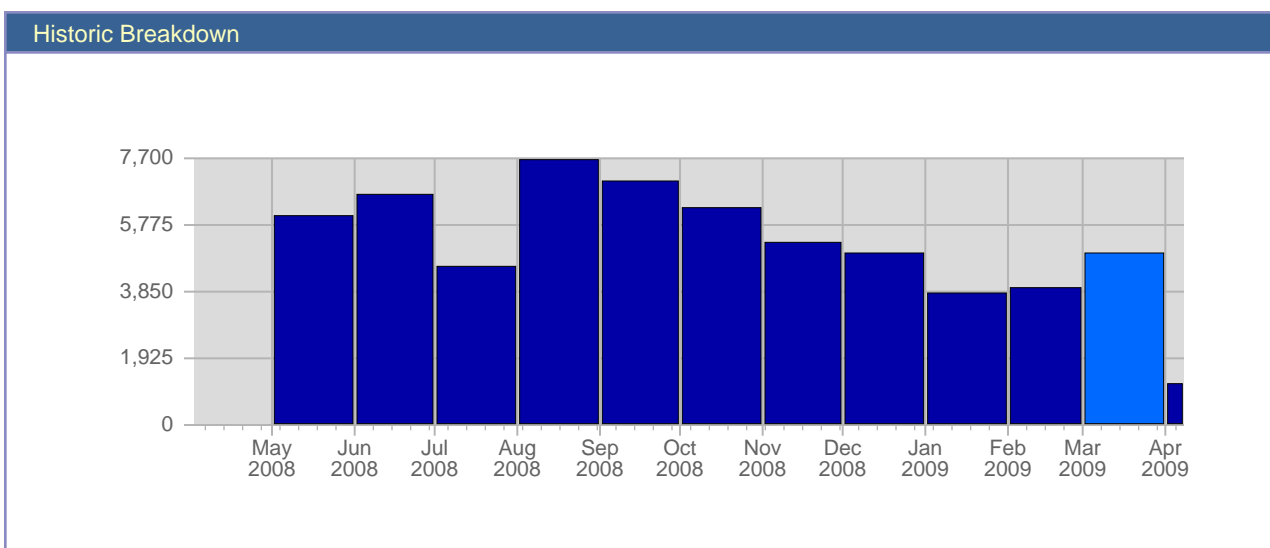

Traffic Reports Page Views

Report Description	
Report Description:	Page Views during the month of March 2009
Report Range:	Month of March 2009
Report Scope:	Historical Data

Date	Total Page Views	Average Page Views Historically	Change	Percent of Total Page Views
Sun Mar 1st, 2009	126	137.30	-26 ▼	2.53%
Mon Mar 2nd, 2009	142	163.15	+78 ▲	2.85%
Tue Mar 3rd, 2009	149	130.15	+6 ▲	2.99%
Wed Mar 4th, 2009	161	126.85	+23 ▲	3.23%
Thu Mar 5th, 2009	172	122.60	+88 ▲	3.45%
Fri Mar 6th, 2009	139	97.05	+73 ▲	2.79%
Sat Mar 7th, 2009	71	79.05	-58 ▼	1.42%
Sun Mar 8th, 2009	131	137.30	+5 ▲	2.63%
Mon Mar 9th, 2009	397	163.15	+255 ▲	7.96%
Tue Mar 10th, 2009	509	130.15	+360 ▲	10.21%
Wed Mar 11th, 2009	208	126.85	+47 ▲	4.17%
Thu Mar 12th, 2009	137	122.60	-35 ▼	2.75%
Fri Mar 13th, 2009	121	97.05	-18 ▼	2.43%
Sat Mar 14th, 2009	94	79.05	+23 ▲	1.89%
Sun Mar 15th, 2009	83	137.30	-48 ▼	1.67%
Mon Mar 16th, 2009	88	163.15	-309 ▼	1.77%
Tue Mar 17th, 2009	88	130.15	-421 ▼	1.77%
Wed Mar 18th, 2009	142	126.85	-66 ▼	2.85%
Thu Mar 19th, 2009	68	122.60	-69 ▼	1.36%
Fri Mar 20th, 2009	216	97.05	+95 ▲	4.33%
Sat Mar 21st, 2009	144	79.05	+50 ▲	2.89%
Sun Mar 22nd, 2009	205	137.30	+122 ▲	4.11%
Mon Mar 23rd, 2009	157	163.15	+69 ▲	3.15%
Tue Mar 24th, 2009	148	130.15	+60 ▲	2.97%
Wed Mar 25th, 2009	242	126.85	+100 ▲	4.85%
Thu Mar 26th, 2009	116	122.60	+48 ▲	2.33%
Fri Mar 27th, 2009	243	97.05	+27 ▲	4.87%
Sat Mar 28th, 2009	53	79.05	-91 ▼	1.06%
Sun Mar 29th, 2009	122	137.30	-83 ▼	2.45%
Mon Mar 30th, 2009	150	163.15	-7 ▼	3.01%
Tue Mar 31st, 2009	164	130.15	+16 ▲	3.29%
	4,986	3,080		