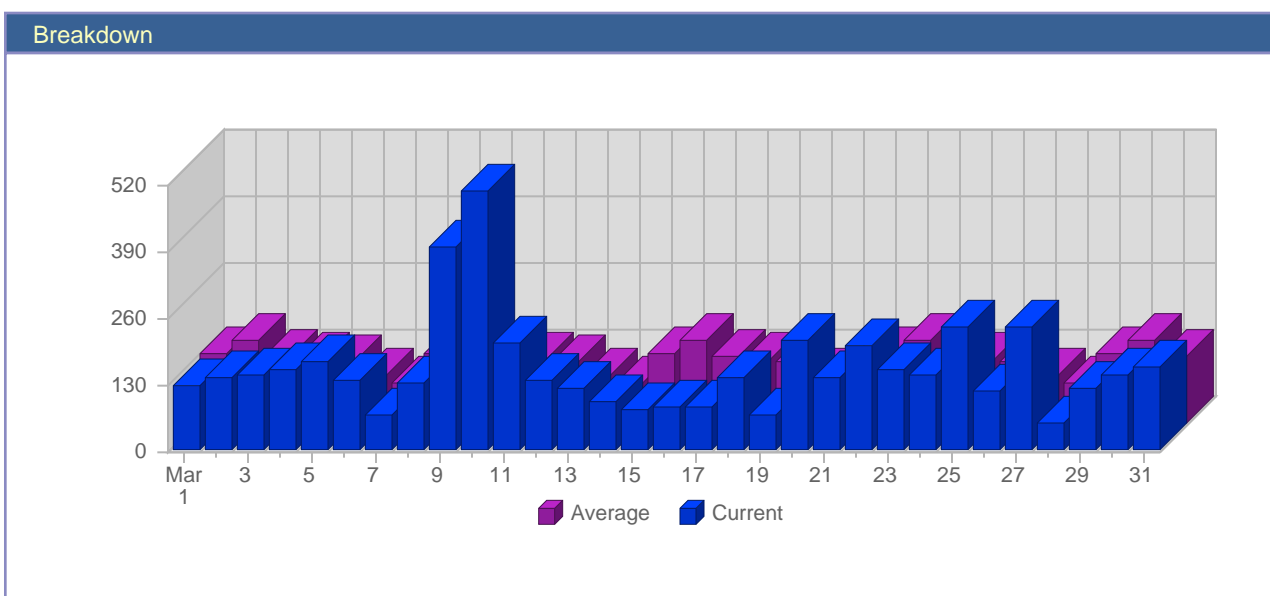

Traffic Reports Page Views

Report Description	
Report Description:	Page Views during the month of March 2009
Report Range:	Month of March 2009
Report Scope:	Historical Data

Date	Total Page Views	Average Page Views Historically	Change	Percent of Total Page Views
Sun Mar 1st, 2009	126	137.30	-26 ▼	2.53%
Mon Mar 2nd, 2009	142	163.15	+78 ▲	2.85%
Tue Mar 3rd, 2009	149	130.15	+6 ▲	2.99%
Wed Mar 4th, 2009	161	126.85	+23 ▲	3.23%
Thu Mar 5th, 2009	172	122.60	+88 ▲	3.45%
Fri Mar 6th, 2009	139	97.05	+73 ▲	2.79%
Sat Mar 7th, 2009	71	79.05	-58 ▼	1.42%
Sun Mar 8th, 2009	131	137.30	+5 ▲	2.63%
Mon Mar 9th, 2009	397	163.15	+255 ▲	7.96%
Tue Mar 10th, 2009	509	130.15	+360 ▲	10.21%
Wed Mar 11th, 2009	208	126.85	+47 ▲	4.17%
Thu Mar 12th, 2009	137	122.60	-35 ▼	2.75%
Fri Mar 13th, 2009	121	97.05	-18 ▼	2.43%
Sat Mar 14th, 2009	94	79.05	+23 ▲	1.89%
Sun Mar 15th, 2009	83	137.30	-48 ▼	1.67%
Mon Mar 16th, 2009	88	163.15	-309 ▼	1.77%
Tue Mar 17th, 2009	88	130.15	-421 ▼	1.77%
Wed Mar 18th, 2009	142	126.85	-66 ▼	2.85%
Thu Mar 19th, 2009	68	122.60	-69 ▼	1.36%
Fri Mar 20th, 2009	216	97.05	+95 ▲	4.33%
Sat Mar 21st, 2009	144	79.05	+50 ▲	2.89%
Sun Mar 22nd, 2009	205	137.30	+122 ▲	4.11%
Mon Mar 23rd, 2009	157	163.15	+69 ▲	3.15%
Tue Mar 24th, 2009	148	130.15	+60 ▲	2.97%
Wed Mar 25th, 2009	242	126.85	+100 ▲	4.85%
Thu Mar 26th, 2009	116	122.60	+48 ▲	2.33%
Fri Mar 27th, 2009	243	97.05	+27 ▲	4.87%
Sat Mar 28th, 2009	53	79.05	-91 ▼	1.06%
Sun Mar 29th, 2009	122	137.30	-83 ▼	2.45%
Mon Mar 30th, 2009	150	163.15	-7 ▼	3.01%
Tue Mar 31st, 2009	164	130.15	+16 ▲	3.29%
	4,986	3,080		