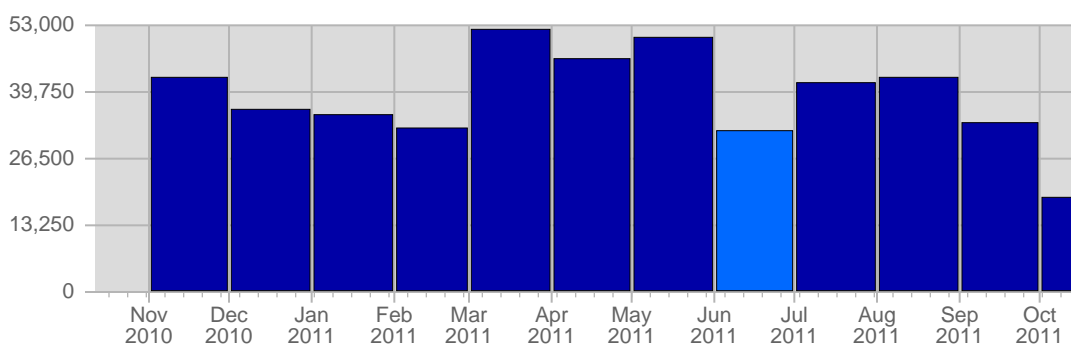

Traffic Reports Page Views

Report Description

Report Description: Page Views during the month of June 2011
 Report Range: Month of June 2011
 Report Scope: Historical Data

Historic Breakdown

Breakdown

Date	Total Page Views	Average Page Views Historically	Change	Percent of Total Page Views
Wed Jun 1st, 2011	985	126.85	-943 ▼	3.07%
Thu Jun 2nd, 2011	752	122.60	-533 ▼	2.34%
Fri Jun 3rd, 2011	919	97.05	-654 ▼	2.87%
Sat Jun 4th, 2011	773	79.05	-585 ▼	2.41%
Sun Jun 5th, 2011	1,166	137.30	-141 ▼	3.64%
Mon Jun 6th, 2011	1,557	163.15	+208 ▲	4.85%
Tue Jun 7th, 2011	1,285	130.15	-1,328 ▼	4.01%
Wed Jun 8th, 2011	1,118	126.85	+133 ▲	3.49%
Thu Jun 9th, 2011	897	122.60	+145 ▲	2.80%
Fri Jun 10th, 2011	1,033	97.05	+114 ▲	3.22%
Sat Jun 11th, 2011	891	79.05	+118 ▲	2.78%
Sun Jun 12th, 2011	934	137.30	-232 ▼	2.91%
Mon Jun 13th, 2011	1,707	163.15	+150 ▲	5.32%
Tue Jun 14th, 2011	868	130.15	-417 ▼	2.71%
Wed Jun 15th, 2011	1,409	126.85	+291 ▲	4.39%
Thu Jun 16th, 2011	1,295	122.60	+398 ▲	4.04%
Fri Jun 17th, 2011	1,293	97.05	+260 ▲	4.03%
Sat Jun 18th, 2011	1,199	79.05	+308 ▲	3.74%
Sun Jun 19th, 2011	986	137.30	+52 ▲	3.07%
Mon Jun 20th, 2011	880	163.15	-827 ▼	2.74%
Tue Jun 21st, 2011	1,231	130.15	+363 ▲	3.84%
Wed Jun 22nd, 2011	879	126.85	-530 ▼	2.74%
Thu Jun 23rd, 2011	751	122.60	-544 ▼	2.34%
Fri Jun 24th, 2011	980	97.05	-313 ▼	3.06%
Sat Jun 25th, 2011	876	79.05	-323 ▼	2.73%
Sun Jun 26th, 2011	1,183	137.30	+197 ▲	3.69%
Mon Jun 27th, 2011	1,279	163.15	+399 ▲	3.99%
Tue Jun 28th, 2011	791	130.15	-440 ▼	2.47%
Wed Jun 29th, 2011	1,241	126.85	+362 ▲	3.87%
Thu Jun 30th, 2011	919	122.60	+168 ▲	2.87%
	32,077	3,080		