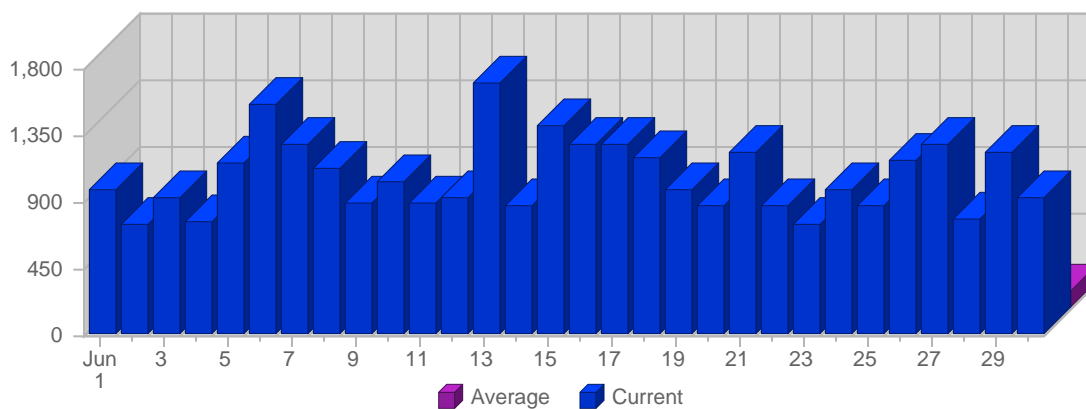

Traffic Reports Page Views

Report Description

Report Description: Page Views during the month of June 2011
 Report Range: Month of June 2011
 Report Scope: Historical Data

Historic Breakdown

Breakdown

Date	Total Page Views	Average Page Views Historically	Change	Percent of Total Page Views
Wed Jun 1st, 2011	985	126.85	-943 ▼	3.07%
Thu Jun 2nd, 2011	752	122.60	-533 ▼	2.34%
Fri Jun 3rd, 2011	919	97.05	-654 ▼	2.87%
Sat Jun 4th, 2011	773	79.05	-585 ▼	2.41%
Sun Jun 5th, 2011	1,166	137.30	-141 ▼	3.64%
Mon Jun 6th, 2011	1,557	163.15	+208 ▲	4.85%
Tue Jun 7th, 2011	1,285	130.15	-1,328 ▼	4.01%
Wed Jun 8th, 2011	1,118	126.85	+133 ▲	3.49%
Thu Jun 9th, 2011	897	122.60	+145 ▲	2.80%
Fri Jun 10th, 2011	1,033	97.05	+114 ▲	3.22%
Sat Jun 11th, 2011	891	79.05	+118 ▲	2.78%
Sun Jun 12th, 2011	934	137.30	-232 ▼	2.91%
Mon Jun 13th, 2011	1,707	163.15	+150 ▲	5.32%
Tue Jun 14th, 2011	868	130.15	-417 ▼	2.71%
Wed Jun 15th, 2011	1,409	126.85	+291 ▲	4.39%
Thu Jun 16th, 2011	1,295	122.60	+398 ▲	4.04%
Fri Jun 17th, 2011	1,293	97.05	+260 ▲	4.03%
Sat Jun 18th, 2011	1,199	79.05	+308 ▲	3.74%
Sun Jun 19th, 2011	986	137.30	+52 ▲	3.07%
Mon Jun 20th, 2011	880	163.15	-827 ▼	2.74%
Tue Jun 21st, 2011	1,231	130.15	+363 ▲	3.84%
Wed Jun 22nd, 2011	879	126.85	-530 ▼	2.74%
Thu Jun 23rd, 2011	751	122.60	-544 ▼	2.34%
Fri Jun 24th, 2011	980	97.05	-313 ▼	3.06%
Sat Jun 25th, 2011	876	79.05	-323 ▼	2.73%
Sun Jun 26th, 2011	1,183	137.30	+197 ▲	3.69%
Mon Jun 27th, 2011	1,279	163.15	+399 ▲	3.99%
Tue Jun 28th, 2011	791	130.15	-440 ▼	2.47%
Wed Jun 29th, 2011	1,241	126.85	+362 ▲	3.87%
Thu Jun 30th, 2011	919	122.60	+168 ▲	2.87%
	32,077	3,080		