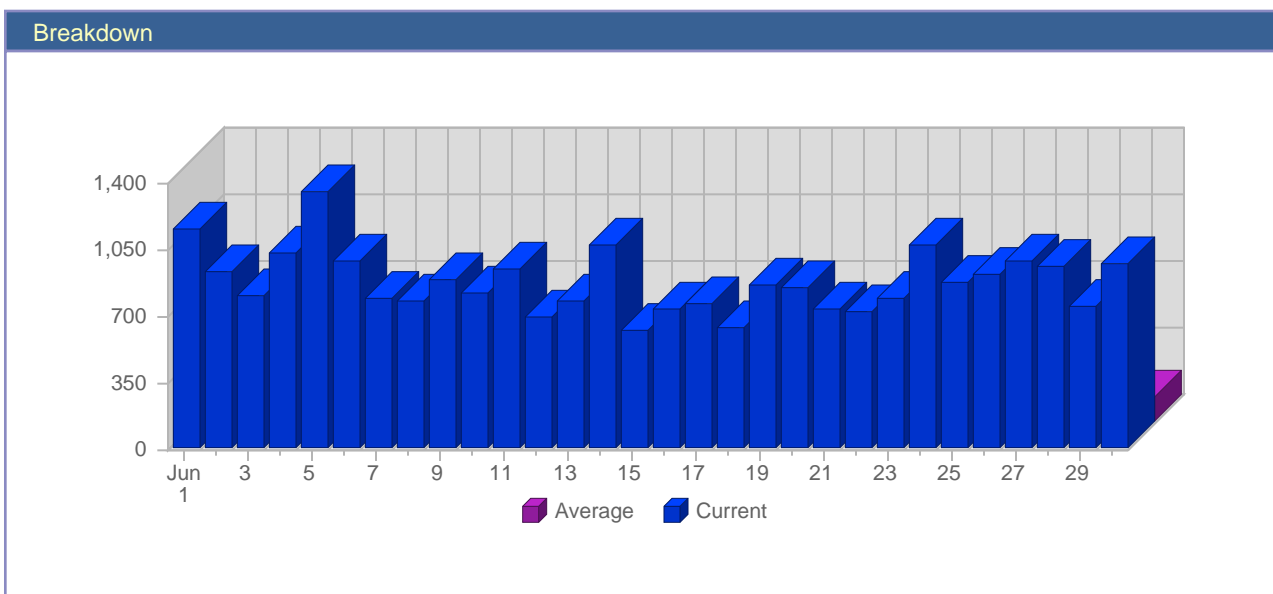

# Traffic Reports Page Views

Report Description	
Report Description:	Page Views during the month of June 2010
Report Range:	Month of June 2010
Report Scope:	Historical Data

Date	Total Page Views	Average Page Views Historically	Change	Percent of Total Page Views
Tue Jun 1st, 2010	1,150	130.15	+282 ▲	4.38%
Wed Jun 2nd, 2010	932	126.85	+226 ▲	3.55%
Thu Jun 3rd, 2010	807	122.60	+256 ▲	3.08%
Fri Jun 4th, 2010	1,035	97.05	+394 ▲	3.95%
Sat Jun 5th, 2010	1,352	79.05	+773 ▲	5.15%
Sun Jun 6th, 2010	990	137.30	+291 ▲	3.77%
Mon Jun 7th, 2010	797	163.15	-51 ▼	3.04%
Tue Jun 8th, 2010	774	130.15	-376 ▼	2.95%
Wed Jun 9th, 2010	895	126.85	-37 ▼	3.41%
Thu Jun 10th, 2010	821	122.60	+14 ▲	3.13%
Fri Jun 11th, 2010	945	97.05	-90 ▼	3.60%
Sat Jun 12th, 2010	688	79.05	-664 ▼	2.62%
Sun Jun 13th, 2010	778	137.30	-212 ▼	2.97%
Mon Jun 14th, 2010	1,066	163.15	+269 ▲	4.06%
Tue Jun 15th, 2010	618	130.15	-156 ▼	2.36%
Wed Jun 16th, 2010	737	126.85	-158 ▼	2.81%
Thu Jun 17th, 2010	761	122.60	-60 ▼	2.90%
Fri Jun 18th, 2010	634	97.05	-311 ▼	2.42%
Sat Jun 19th, 2010	867	79.05	+179 ▲	3.31%
Sun Jun 20th, 2010	842	137.30	+64 ▲	3.21%
Mon Jun 21st, 2010	730	163.15	-336 ▼	2.78%
Tue Jun 22nd, 2010	720	130.15	+102 ▲	2.74%
Wed Jun 23rd, 2010	788	126.85	+51 ▲	3.00%
Thu Jun 24th, 2010	1,071	122.60	+310 ▲	4.08%
Fri Jun 25th, 2010	870	97.05	+236 ▲	3.32%
Sat Jun 26th, 2010	919	79.05	+52 ▲	3.50%
Sun Jun 27th, 2010	980	137.30	+138 ▲	3.74%
Mon Jun 28th, 2010	953	163.15	+223 ▲	3.63%
Tue Jun 29th, 2010	748	130.15	+28 ▲	2.85%
Wed Jun 30th, 2010	967	126.85	+179 ▲	3.69%
	26,235	3,080		