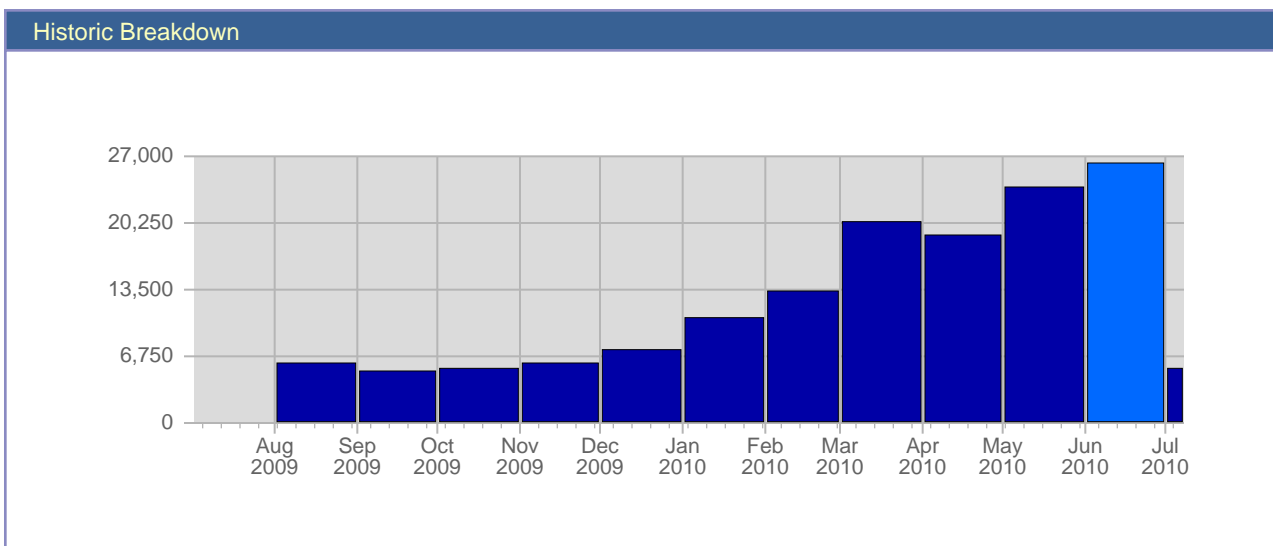

# Traffic Reports Page Views

Report Description	
Report Description:	Page Views during the month of June 2010
Report Range:	Month of June 2010
Report Scope:	Historical Data

Date	Total Page Views	Average Page Views Historically	Change	Percent of Total Page Views
Tue Jun 1st, 2010	1,150	130.15	+282 ▲	4.38%
Wed Jun 2nd, 2010	932	126.85	+226 ▲	3.55%
Thu Jun 3rd, 2010	807	122.60	+256 ▲	3.08%
Fri Jun 4th, 2010	1,035	97.05	+394 ▲	3.95%
Sat Jun 5th, 2010	1,352	79.05	+773 ▲	5.15%
Sun Jun 6th, 2010	990	137.30	+291 ▲	3.77%
Mon Jun 7th, 2010	797	163.15	-51 ▼	3.04%
Tue Jun 8th, 2010	774	130.15	-376 ▼	2.95%
Wed Jun 9th, 2010	895	126.85	-37 ▼	3.41%
Thu Jun 10th, 2010	821	122.60	+14 ▲	3.13%
Fri Jun 11th, 2010	945	97.05	-90 ▼	3.60%
Sat Jun 12th, 2010	688	79.05	-664 ▼	2.62%
Sun Jun 13th, 2010	778	137.30	-212 ▼	2.97%
Mon Jun 14th, 2010	1,066	163.15	+269 ▲	4.06%
Tue Jun 15th, 2010	618	130.15	-156 ▼	2.36%
Wed Jun 16th, 2010	737	126.85	-158 ▼	2.81%
Thu Jun 17th, 2010	761	122.60	-60 ▼	2.90%
Fri Jun 18th, 2010	634	97.05	-311 ▼	2.42%
Sat Jun 19th, 2010	867	79.05	+179 ▲	3.31%
Sun Jun 20th, 2010	842	137.30	+64 ▲	3.21%
Mon Jun 21st, 2010	730	163.15	-336 ▼	2.78%
Tue Jun 22nd, 2010	720	130.15	+102 ▲	2.74%
Wed Jun 23rd, 2010	788	126.85	+51 ▲	3.00%
Thu Jun 24th, 2010	1,071	122.60	+310 ▲	4.08%
Fri Jun 25th, 2010	870	97.05	+236 ▲	3.32%
Sat Jun 26th, 2010	919	79.05	+52 ▲	3.50%
Sun Jun 27th, 2010	980	137.30	+138 ▲	3.74%
Mon Jun 28th, 2010	953	163.15	+223 ▲	3.63%
Tue Jun 29th, 2010	748	130.15	+28 ▲	2.85%
Wed Jun 30th, 2010	967	126.85	+179 ▲	3.69%
	26,235	3,080		