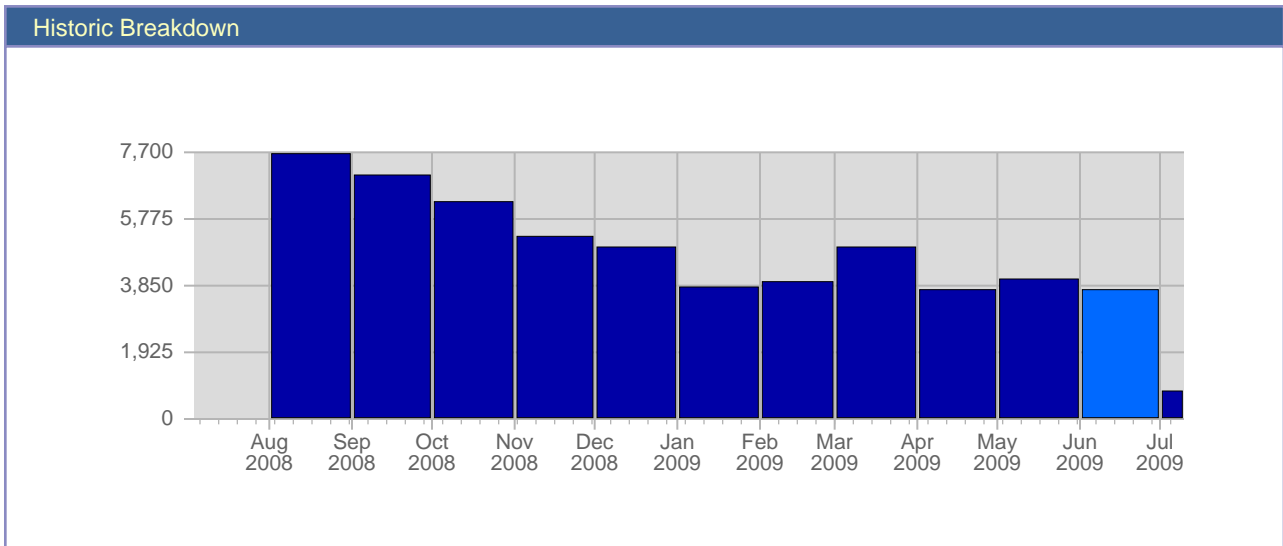

Traffic Reports Page Views

Report Description	
Report Description:	Page Views during the month of June 2009
Report Range:	Month of June 2009
Report Scope:	Historical Data

Date	Total Page Views	Average Page Views Historically	Change	Percent of Total Page Views
Mon Jun 1st, 2009	126	163.15	-212 ▼	3.40%
Tue Jun 2nd, 2009	104	130.15	-69 ▼	2.81%
Wed Jun 3rd, 2009	122	126.85	-21 ▼	3.29%
Thu Jun 4th, 2009	64	122.60	-53 ▼	1.73%
Fri Jun 5th, 2009	54	97.05	-11 ▼	1.46%
Sat Jun 6th, 2009	164	79.05	+37 ▲	4.43%
Sun Jun 7th, 2009	80	137.30	+35 ▲	2.16%
Mon Jun 8th, 2009	90	163.15	-36 ▼	2.43%
Tue Jun 9th, 2009	98	130.15	-6 ▼	2.65%
Wed Jun 10th, 2009	138	126.85	+16 ▲	3.73%
Thu Jun 11th, 2009	65	122.60	+1 ▲	1.75%
Fri Jun 12th, 2009	61	97.05	+7 ▲	1.65%
Sat Jun 13th, 2009	70	79.05	-94 ▼	1.89%
Sun Jun 14th, 2009	98	137.30	+18 ▲	2.65%
Mon Jun 15th, 2009	211	163.15	+121 ▲	5.70%
Tue Jun 16th, 2009	249	130.15	+151 ▲	6.72%
Wed Jun 17th, 2009	219	126.85	+81 ▲	5.91%
Thu Jun 18th, 2009	235	122.60	+170 ▲	6.34%
Fri Jun 19th, 2009	126	97.05	+65 ▲	3.40%
Sat Jun 20th, 2009	122	79.05	+52 ▲	3.29%
Sun Jun 21st, 2009	50	137.30	-48 ▼	1.35%
Mon Jun 22nd, 2009	112	163.15	-99 ▼	3.02%
Tue Jun 23rd, 2009	244	130.15	-5 ▼	6.59%
Wed Jun 24th, 2009	170	126.85	-49 ▼	4.59%
Thu Jun 25th, 2009	131	122.60	-104 ▼	3.54%
Fri Jun 26th, 2009	83	97.05	-43 ▼	2.24%
Sat Jun 27th, 2009	83	79.05	-39 ▼	2.24%
Sun Jun 28th, 2009	172	137.30	+122 ▲	4.64%
Mon Jun 29th, 2009	119	163.15	+7 ▲	3.21%
Tue Jun 30th, 2009	45	130.15	-199 ▼	1.22%
	3,705	3,080		