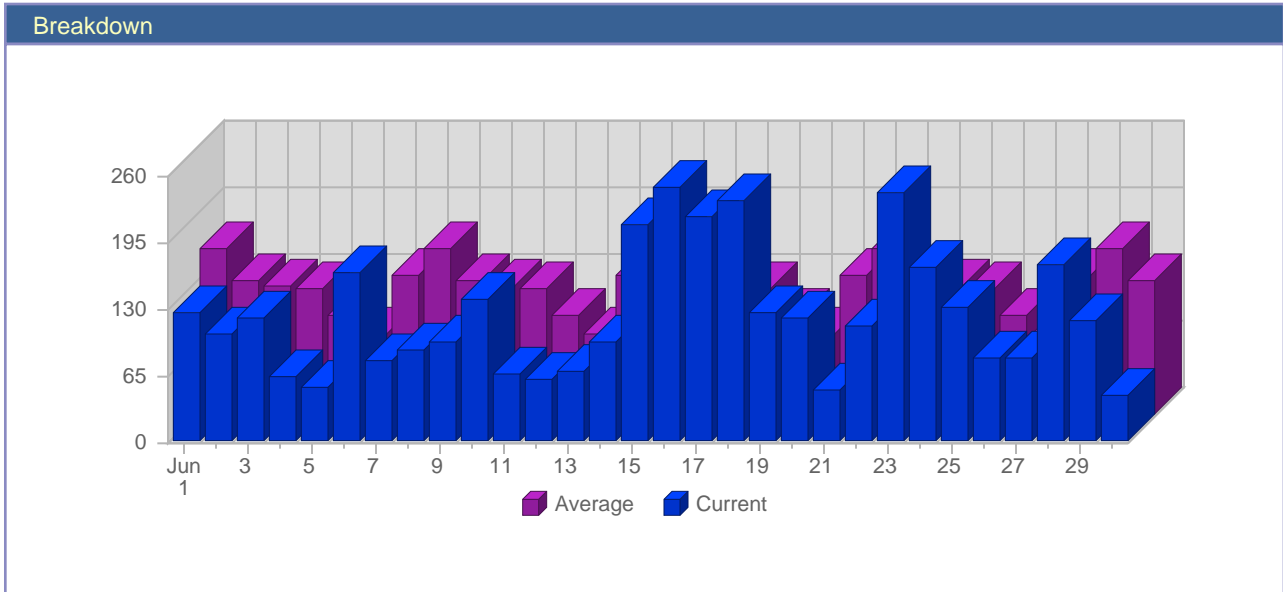

Traffic Reports Page Views

Report Description	
Report Description:	Page Views during the month of June 2009
Report Range:	Month of June 2009
Report Scope:	Historical Data

Date	Total Page Views	Average Page Views Historically	Change	Percent of Total Page Views
Mon Jun 1st, 2009	126	163.15	-212 ▼	3.40%
Tue Jun 2nd, 2009	104	130.15	-69 ▼	2.81%
Wed Jun 3rd, 2009	122	126.85	-21 ▼	3.29%
Thu Jun 4th, 2009	64	122.60	-53 ▼	1.73%
Fri Jun 5th, 2009	54	97.05	-11 ▼	1.46%
Sat Jun 6th, 2009	164	79.05	+37 ▲	4.43%
Sun Jun 7th, 2009	80	137.30	+35 ▲	2.16%
Mon Jun 8th, 2009	90	163.15	-36 ▼	2.43%
Tue Jun 9th, 2009	98	130.15	-6 ▼	2.65%
Wed Jun 10th, 2009	138	126.85	+16 ▲	3.73%
Thu Jun 11th, 2009	65	122.60	+1 ▲	1.75%
Fri Jun 12th, 2009	61	97.05	+7 ▲	1.65%
Sat Jun 13th, 2009	70	79.05	-94 ▼	1.89%
Sun Jun 14th, 2009	98	137.30	+18 ▲	2.65%
Mon Jun 15th, 2009	211	163.15	+121 ▲	5.70%
Tue Jun 16th, 2009	249	130.15	+151 ▲	6.72%
Wed Jun 17th, 2009	219	126.85	+81 ▲	5.91%
Thu Jun 18th, 2009	235	122.60	+170 ▲	6.34%
Fri Jun 19th, 2009	126	97.05	+65 ▲	3.40%
Sat Jun 20th, 2009	122	79.05	+52 ▲	3.29%
Sun Jun 21st, 2009	50	137.30	-48 ▼	1.35%
Mon Jun 22nd, 2009	112	163.15	-99 ▼	3.02%
Tue Jun 23rd, 2009	244	130.15	-5 ▼	6.59%
Wed Jun 24th, 2009	170	126.85	-49 ▼	4.59%
Thu Jun 25th, 2009	131	122.60	-104 ▼	3.54%
Fri Jun 26th, 2009	83	97.05	-43 ▼	2.24%
Sat Jun 27th, 2009	83	79.05	-39 ▼	2.24%
Sun Jun 28th, 2009	172	137.30	+122 ▲	4.64%
Mon Jun 29th, 2009	119	163.15	+7 ▲	3.21%
Tue Jun 30th, 2009	45	130.15	-199 ▼	1.22%
	3,705	3,080		