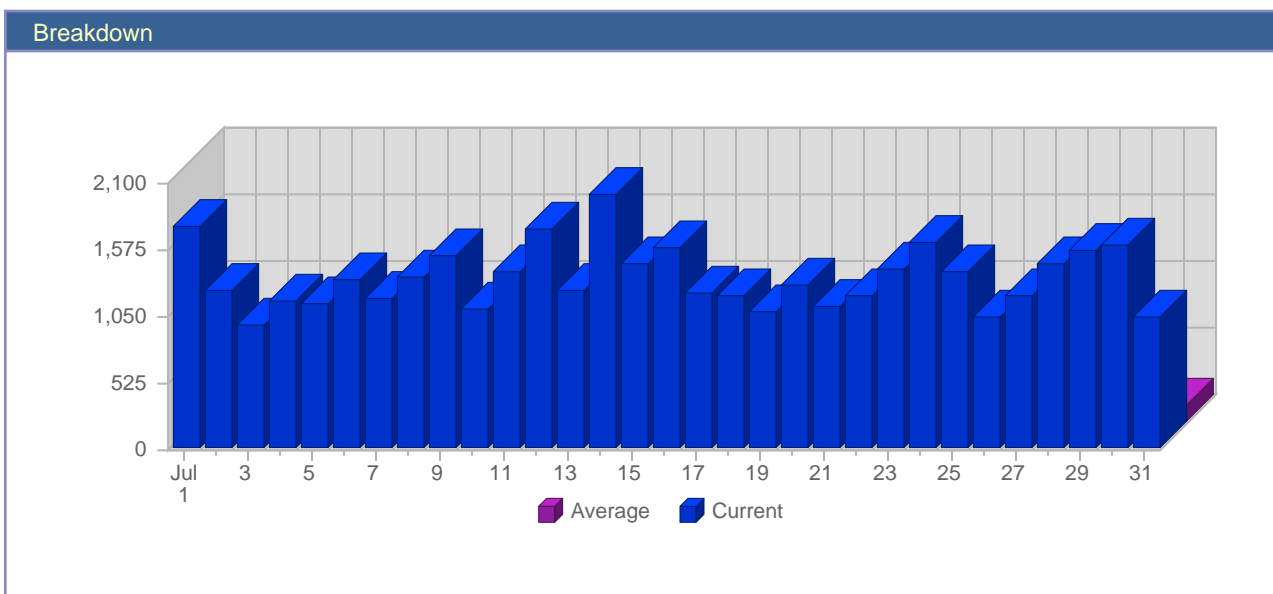

Traffic Reports Page Views

Report Description	
Report Description:	Page Views during the month of July 2011
Report Range:	Month of July 2011
Report Scope:	Historical Data

Date	Total Page Views	Average Page Views Historically	Change	Percent of Total Page Views
Fri Jul 1st, 2011	1,747	97.05	+761 ▲	4.19%
Sat Jul 2nd, 2011	1,243	79.05	+363 ▲	2.98%
Sun Jul 3rd, 2011	981	137.30	-250 ▼	2.35%
Mon Jul 4th, 2011	1,169	163.15	+290 ▲	2.80%
Tue Jul 5th, 2011	1,134	130.15	+383 ▲	2.72%
Wed Jul 6th, 2011	1,335	126.85	+355 ▲	3.20%
Thu Jul 7th, 2011	1,186	122.60	+310 ▲	2.85%
Fri Jul 8th, 2011	1,359	97.05	-388 ▼	3.26%
Sat Jul 9th, 2011	1,529	79.05	+286 ▲	3.67%
Sun Jul 10th, 2011	1,094	137.30	+113 ▲	2.62%
Mon Jul 11th, 2011	1,406	163.15	+237 ▲	3.37%
Tue Jul 12th, 2011	1,730	130.15	+596 ▲	4.15%
Wed Jul 13th, 2011	1,250	126.85	-85 ▼	2.00%
Thu Jul 14th, 2011	2,010	122.60	+824 ▲	4.82%
Fri Jul 15th, 2011	1,468	97.05	+109 ▲	3.52%
Sat Jul 16th, 2011	1,579	79.05	+50 ▲	3.79%
Sun Jul 17th, 2011	1,238	137.30	+144 ▲	2.97%
Mon Jul 18th, 2011	1,198	163.15	-208 ▼	2.87%
Tue Jul 19th, 2011	1,076	130.15	-654 ▼	2.58%
Wed Jul 20th, 2011	1,283	126.85	+33 ▲	3.08%
Thu Jul 21st, 2011	1,121	122.60	-889 ▼	2.69%
Fri Jul 22nd, 2011	1,198	97.05	-270 ▼	2.87%
Sat Jul 23rd, 2011	1,410	79.05	-169 ▼	3.38%
Sun Jul 24th, 2011	1,625	137.30	+387 ▲	3.90%
Mon Jul 25th, 2011	1,399	163.15	+201 ▲	3.36%
Tue Jul 26th, 2011	1,041	130.15	-35 ▼	2.50%
Wed Jul 27th, 2011	1,212	126.85	-71 ▼	2.91%
Thu Jul 28th, 2011	1,463	122.60	+342 ▲	3.51%
Fri Jul 29th, 2011	1,574	97.05	+376 ▲	3.78%
Sat Jul 30th, 2011	1,603	79.05	+193 ▲	3.85%
Sun Jul 31st, 2011	1,033	137.30	-592 ▼	2.48%
	41,694	3,080		