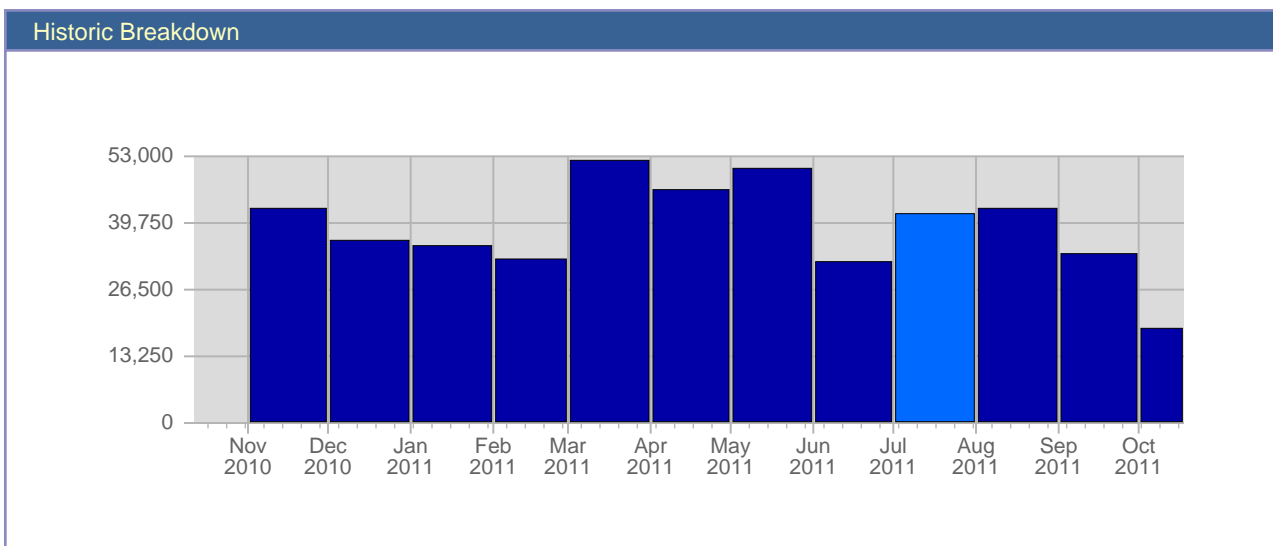

Traffic Reports Page Views

Report Description	
Report Description:	Page Views during the month of July 2011
Report Range:	Month of July 2011
Report Scope:	Historical Data

Date	Total Page Views	Average Page Views Historically	Change	Percent of Total Page Views
Fri Jul 1st, 2011	1,747	97.05	+761 ▲	4.19%
Sat Jul 2nd, 2011	1,243	79.05	+363 ▲	2.98%
Sun Jul 3rd, 2011	981	137.30	-250 ▼	2.35%
Mon Jul 4th, 2011	1,169	163.15	+290 ▲	2.80%
Tue Jul 5th, 2011	1,134	130.15	+383 ▲	2.72%
Wed Jul 6th, 2011	1,335	126.85	+355 ▲	3.20%
Thu Jul 7th, 2011	1,186	122.60	+310 ▲	2.85%
Fri Jul 8th, 2011	1,359	97.05	-388 ▼	3.26%
Sat Jul 9th, 2011	1,529	79.05	+286 ▲	3.67%
Sun Jul 10th, 2011	1,094	137.30	+113 ▲	2.62%
Mon Jul 11th, 2011	1,406	163.15	+237 ▲	3.37%
Tue Jul 12th, 2011	1,730	130.15	+596 ▲	4.15%
Wed Jul 13th, 2011	1,250	126.85	-85 ▼	2.00%
Thu Jul 14th, 2011	2,010	122.60	+824 ▲	4.82%
Fri Jul 15th, 2011	1,468	97.05	+109 ▲	3.52%
Sat Jul 16th, 2011	1,579	79.05	+50 ▲	3.79%
Sun Jul 17th, 2011	1,238	137.30	+144 ▲	2.97%
Mon Jul 18th, 2011	1,198	163.15	-208 ▼	2.87%
Tue Jul 19th, 2011	1,076	130.15	-654 ▼	2.58%
Wed Jul 20th, 2011	1,283	126.85	+33 ▲	3.08%
Thu Jul 21st, 2011	1,121	122.60	-889 ▼	2.69%
Fri Jul 22nd, 2011	1,198	97.05	-270 ▼	2.87%
Sat Jul 23rd, 2011	1,410	79.05	-169 ▼	3.38%
Sun Jul 24th, 2011	1,625	137.30	+387 ▲	3.90%
Mon Jul 25th, 2011	1,399	163.15	+201 ▲	3.36%
Tue Jul 26th, 2011	1,041	130.15	-35 ▼	2.50%
Wed Jul 27th, 2011	1,212	126.85	-71 ▼	2.91%
Thu Jul 28th, 2011	1,463	122.60	+342 ▲	3.51%
Fri Jul 29th, 2011	1,574	97.05	+376 ▲	3.78%
Sat Jul 30th, 2011	1,603	79.05	+193 ▲	3.85%
Sun Jul 31st, 2011	1,033	137.30	-592 ▼	2.48%
	41,694	3,080		