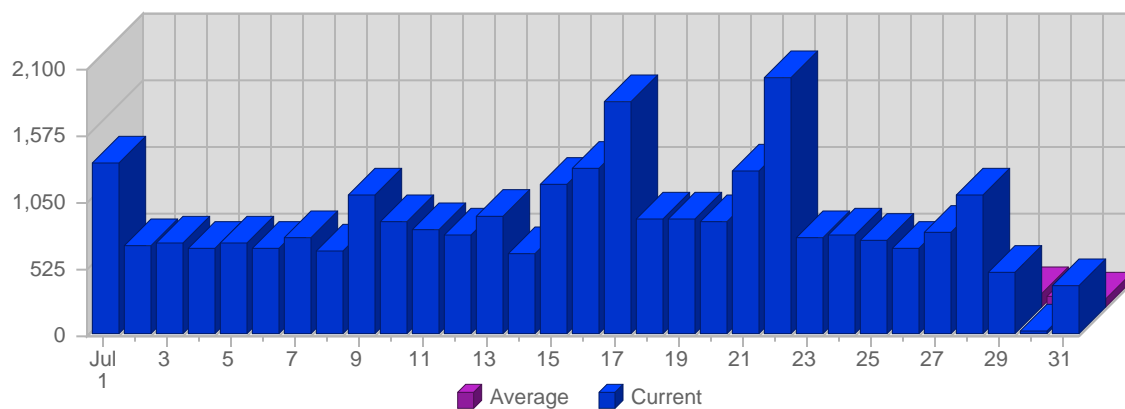

## Traffic Reports Page Views

### Report Description

Report Description: Page Views during the month of July 2010  
 Report Range: Month of July 2010  
 Report Scope: Historical Data

### Historic Breakdown

### Breakdown

Date	Total Page Views	Average Page Views Historically	Change	Percent of Total Page Views
Thu Jul 1st, 2010	1,359	122.60	+517 ▲	4.92%
Fri Jul 2nd, 2010	699	97.05	-31 ▼	2.53%
Sat Jul 3rd, 2010	725	79.05	+5 ▲	2.62%
Sun Jul 4th, 2010	685	137.30	-103 ▼	2.48%
Mon Jul 5th, 2010	715	163.15	-356 ▼	2.59%
Tue Jul 6th, 2010	685	130.15	-185 ▼	2.48%
Wed Jul 7th, 2010	758	126.85	-161 ▼	2.74%
Thu Jul 8th, 2010	661	122.60	-698 ▼	2.39%
Fri Jul 9th, 2010	1,101	97.05	+402 ▲	3.99%
Sat Jul 10th, 2010	900	79.05	+175 ▲	3.26%
Sun Jul 11th, 2010	824	137.30	+139 ▲	2.98%
Mon Jul 12th, 2010	785	163.15	+70 ▲	2.84%
Tue Jul 13th, 2010	924	130.15	+239 ▲	3.35%
Wed Jul 14th, 2010	635	126.85	-123 ▼	2.30%
Thu Jul 15th, 2010	1,183	122.60	+522 ▲	4.28%
Fri Jul 16th, 2010	1,306	97.05	+205 ▲	4.73%
Sat Jul 17th, 2010	1,838	79.05	+938 ▲	6.65%
Sun Jul 18th, 2010	910	137.30	+86 ▲	3.29%
Mon Jul 19th, 2010	903	163.15	+118 ▲	3.27%
Tue Jul 20th, 2010	899	130.15	-25 ▼	3.25%
Wed Jul 21st, 2010	1,300	126.85	+665 ▲	4.71%
Thu Jul 22nd, 2010	2,028	122.60	+845 ▲	7.34%
Fri Jul 23rd, 2010	762	97.05	-544 ▼	2.76%
Sat Jul 24th, 2010	779	79.05	-1,059 ▼	2.82%
Sun Jul 25th, 2010	750	137.30	-160 ▼	2.72%
Mon Jul 26th, 2010	689	163.15	-214 ▼	2.49%
Tue Jul 27th, 2010	803	130.15	-96 ▼	2.91%
Wed Jul 28th, 2010	1,104	126.85	-196 ▼	3.00%
Thu Jul 29th, 2010	502	122.60	-1,526 ▼	1.82%
Fri Jul 30th, 2010	24	97.05	-738 ▼	0.09%
Sat Jul 31st, 2010	389	79.05	-390 ▼	1.41%
	27,625	3,080		