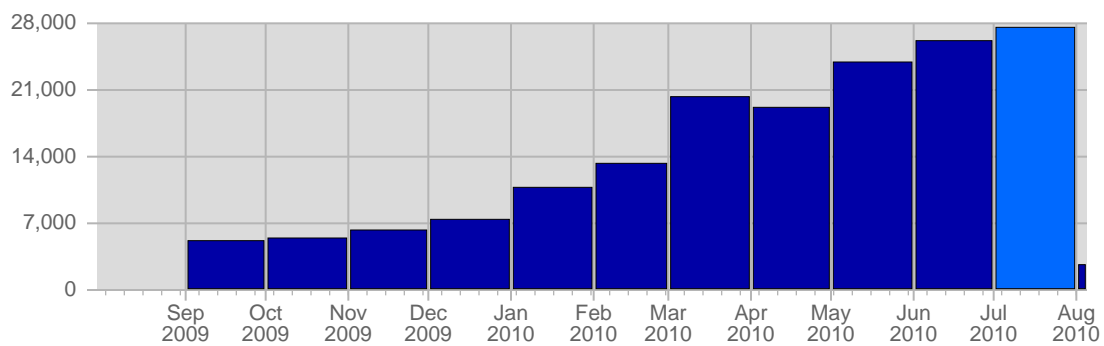

## Traffic Reports Page Views

### Report Description

Report Description: Page Views during the month of July 2010  
 Report Range: Month of July 2010  
 Report Scope: Historical Data

### Breakdown

Date	Total Page Views	Average Page Views Historically	Change	Percent of Total Page Views
Thu Jul 1st, 2010	1,359	122.60	+517 ▲	4.92%
Fri Jul 2nd, 2010	699	97.05	-31 ▼	2.53%
Sat Jul 3rd, 2010	725	79.05	+5 ▲	2.62%
Sun Jul 4th, 2010	685	137.30	-103 ▼	2.48%
Mon Jul 5th, 2010	715	163.15	-356 ▼	2.59%
Tue Jul 6th, 2010	685	130.15	-185 ▼	2.48%
Wed Jul 7th, 2010	758	126.85	-161 ▼	2.74%
Thu Jul 8th, 2010	661	122.60	-698 ▼	2.39%
Fri Jul 9th, 2010	1,101	97.05	+402 ▲	3.99%
Sat Jul 10th, 2010	900	79.05	+175 ▲	3.26%
Sun Jul 11th, 2010	824	137.30	+139 ▲	2.98%
Mon Jul 12th, 2010	785	163.15	+70 ▲	2.84%
Tue Jul 13th, 2010	924	130.15	+239 ▲	3.35%
Wed Jul 14th, 2010	635	126.85	-123 ▼	2.30%
Thu Jul 15th, 2010	1,183	122.60	+522 ▲	4.28%
Fri Jul 16th, 2010	1,306	97.05	+205 ▲	4.73%
Sat Jul 17th, 2010	1,838	79.05	+938 ▲	6.65%
Sun Jul 18th, 2010	910	137.30	+86 ▲	3.29%
Mon Jul 19th, 2010	903	163.15	+118 ▲	3.27%
Tue Jul 20th, 2010	899	130.15	-25 ▼	3.25%
Wed Jul 21st, 2010	1,300	126.85	+665 ▲	4.71%
Thu Jul 22nd, 2010	2,028	122.60	+845 ▲	7.34%
Fri Jul 23rd, 2010	762	97.05	-544 ▼	2.76%
Sat Jul 24th, 2010	779	79.05	-1,059 ▼	2.82%
Sun Jul 25th, 2010	750	137.30	-160 ▼	2.72%
Mon Jul 26th, 2010	689	163.15	-214 ▼	2.49%
Tue Jul 27th, 2010	803	130.15	-96 ▼	2.91%
Wed Jul 28th, 2010	1,104	126.85	-196 ▼	3.00%
Thu Jul 29th, 2010	502	122.60	-1,526 ▼	1.82%
Fri Jul 30th, 2010	24	97.05	-738 ▼	0.09%
Sat Jul 31st, 2010	389	79.05	-390 ▼	1.41%
	27,625	3,080		