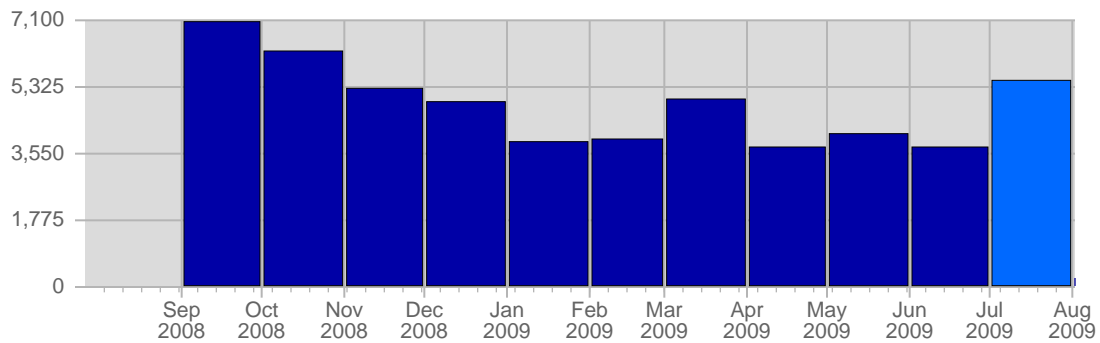

## Traffic Reports Page Views

### Report Description

Report Description: Page Views during the month of July 2009  
 Report Range: Month of July 2009  
 Report Scope: Historical Data

### Breakdown

Date	Total Page Views	Average Page Views Historically	Change	Percent of Total Page Views
Wed Jul 1st, 2009	74	126.85	+24 ▲	1.34%
Thu Jul 2nd, 2009	74	122.60	-38 ▼	1.34%
Fri Jul 3rd, 2009	114	97.05	-130 ▼	2.07%
Sat Jul 4th, 2009	69	79.05	-101 ▼	1.25%
Sun Jul 5th, 2009	78	137.30	-53 ▼	1.42%
Mon Jul 6th, 2009	146	163.15	+63 ▲	2.65%
Tue Jul 7th, 2009	80	130.15	-3 ▼	1.45%
Wed Jul 8th, 2009	104	126.85	+30 ▲	1.89%
Thu Jul 9th, 2009	114	122.60	+40 ▲	2.07%
Fri Jul 10th, 2009	45	97.05	-69 ▼	0.82%
Sat Jul 11th, 2009	153	79.05	+84 ▲	2.78%
Sun Jul 12th, 2009	98	137.30	+20 ▲	1.78%
Mon Jul 13th, 2009	82	163.15	-64 ▼	1.49%
Tue Jul 14th, 2009	101	130.15	+21 ▲	1.83%
Wed Jul 15th, 2009	445	126.85	+341 ▲	8.08%
Thu Jul 16th, 2009	291	122.60	+177 ▲	5.28%
Fri Jul 17th, 2009	588	97.05	+543 ▲	10.67%
Sat Jul 18th, 2009	231	79.05	+78 ▲	4.19%
Sun Jul 19th, 2009	361	137.30	+263 ▲	6.55%
Mon Jul 20th, 2009	316	163.15	+234 ▲	5.74%
Tue Jul 21st, 2009	177	130.15	+76 ▲	3.21%
Wed Jul 22nd, 2009	525	126.85	+80 ▲	9.53%
Thu Jul 23rd, 2009	197	122.60	-94 ▼	3.58%
Fri Jul 24th, 2009	135	97.05	-453 ▼	2.45%
Sat Jul 25th, 2009	151	79.05	-80 ▼	2.74%
Sun Jul 26th, 2009	77	137.30	-284 ▼	1.40%
Mon Jul 27th, 2009	177	163.15	-139 ▼	3.21%
Tue Jul 28th, 2009	91	130.15	-86 ▼	1.65%
Wed Jul 29th, 2009	113	126.85	-412 ▼	2.05%
Thu Jul 30th, 2009	101	122.60	-96 ▼	1.83%
Fri Jul 31st, 2009	201	97.05	+66 ▲	3.65%
	5,509	3,080		