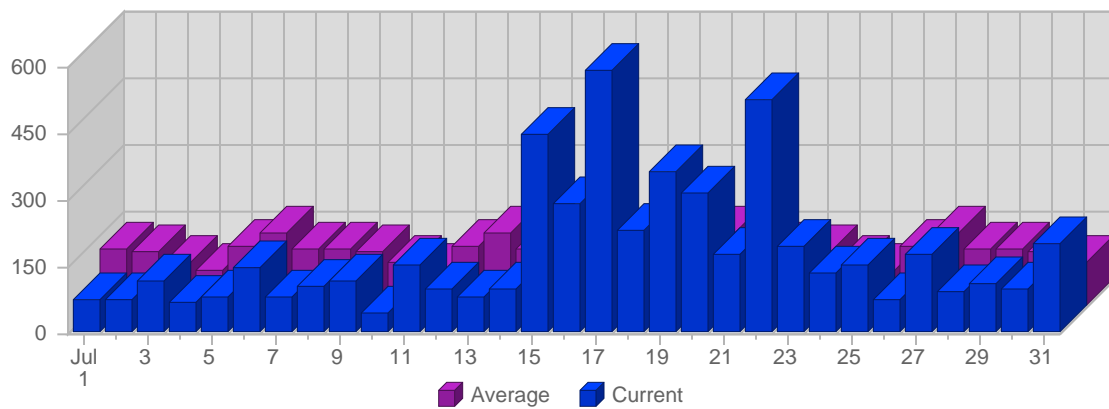

## Traffic Reports Page Views

### Report Description

Report Description: Page Views during the month of July 2009  
 Report Range: Month of July 2009  
 Report Scope: Historical Data

### Historic Breakdown

### Breakdown

Date	Total Page Views	Average Page Views Historically	Change	Percent of Total Page Views
Wed Jul 1st, 2009	74	126.85	+24 ▲	1.34%
Thu Jul 2nd, 2009	74	122.60	-38 ▼	1.34%
Fri Jul 3rd, 2009	114	97.05	-130 ▼	2.07%
Sat Jul 4th, 2009	69	79.05	-101 ▼	1.25%
Sun Jul 5th, 2009	78	137.30	-53 ▼	1.42%
Mon Jul 6th, 2009	146	163.15	+63 ▲	2.65%
Tue Jul 7th, 2009	80	130.15	-3 ▼	1.45%
Wed Jul 8th, 2009	104	126.85	+30 ▲	1.89%
Thu Jul 9th, 2009	114	122.60	+40 ▲	2.07%
Fri Jul 10th, 2009	45	97.05	-69 ▼	0.82%
Sat Jul 11th, 2009	153	79.05	+84 ▲	2.78%
Sun Jul 12th, 2009	98	137.30	+20 ▲	1.78%
Mon Jul 13th, 2009	82	163.15	-64 ▼	1.49%
Tue Jul 14th, 2009	101	130.15	+21 ▲	1.83%
Wed Jul 15th, 2009	445	126.85	+341 ▲	8.08%
Thu Jul 16th, 2009	291	122.60	+177 ▲	5.28%
Fri Jul 17th, 2009	588	97.05	+543 ▲	10.67%
Sat Jul 18th, 2009	231	79.05	+78 ▲	4.19%
Sun Jul 19th, 2009	361	137.30	+263 ▲	6.55%
Mon Jul 20th, 2009	316	163.15	+234 ▲	5.74%
Tue Jul 21st, 2009	177	130.15	+76 ▲	3.21%
Wed Jul 22nd, 2009	525	126.85	+80 ▲	9.53%
Thu Jul 23rd, 2009	197	122.60	-94 ▼	3.58%
Fri Jul 24th, 2009	135	97.05	-453 ▼	2.45%
Sat Jul 25th, 2009	151	79.05	-80 ▼	2.74%
Sun Jul 26th, 2009	77	137.30	-284 ▼	1.40%
Mon Jul 27th, 2009	177	163.15	-139 ▼	3.21%
Tue Jul 28th, 2009	91	130.15	-86 ▼	1.65%
Wed Jul 29th, 2009	113	126.85	-412 ▼	2.05%
Thu Jul 30th, 2009	101	122.60	-96 ▼	1.83%
Fri Jul 31st, 2009	201	97.05	+66 ▲	3.65%
	5,509	3,080		