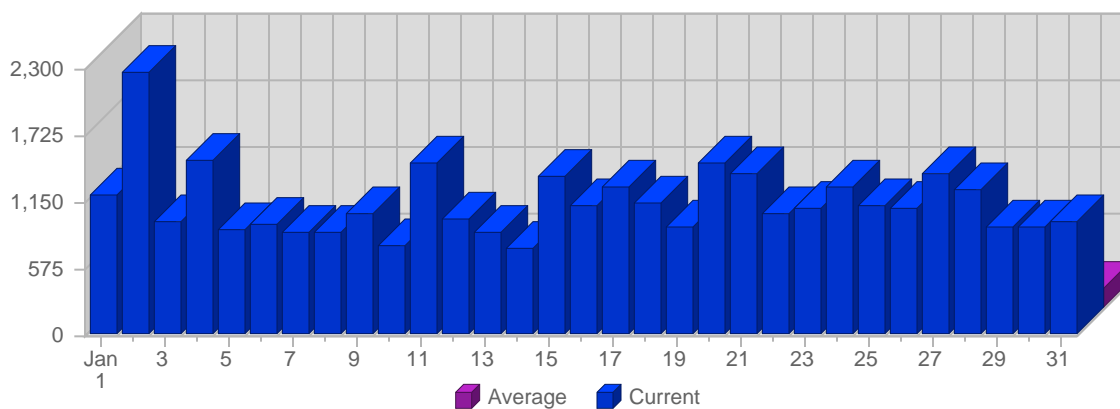

Traffic Reports Page Views

Report Description

Report Description: Page Views during the month of January 2011
 Report Range: Month of January 2011
 Report Scope: Historical Data

Historic Breakdown

Breakdown

Date	Total Page Views	Average Page Views Historically	Change	Percent of Total Page Views
Sat Jan 1st, 2011	1,216	79.05	-202 ▼	3.44%
Sun Jan 2nd, 2011	2,276	137.30	+1,550 ▲	6.43%
Mon Jan 3rd, 2011	976	163.15	+17 ▲	2.76%
Tue Jan 4th, 2011	1,509	130.15	+596 ▲	4.26%
Wed Jan 5th, 2011	900	126.85	+87 ▲	2.54%
Thu Jan 6th, 2011	951	122.60	-101 ▼	2.69%
Fri Jan 7th, 2011	876	97.05	-164 ▼	2.48%
Sat Jan 8th, 2011	882	79.05	-334 ▼	2.49%
Sun Jan 9th, 2011	1,037	137.30	-1,239 ▼	2.93%
Mon Jan 10th, 2011	781	163.15	-195 ▼	2.21%
Tue Jan 11th, 2011	1,493	130.15	-16 ▼	4.22%
Wed Jan 12th, 2011	994	126.85	+94 ▲	2.81%
Thu Jan 13th, 2011	890	122.60	-61 ▼	2.52%
Fri Jan 14th, 2011	754	97.05	-122 ▼	2.13%
Sat Jan 15th, 2011	1,374	79.05	+492 ▲	3.88%
Sun Jan 16th, 2011	1,125	137.30	+88 ▲	3.18%
Mon Jan 17th, 2011	1,276	163.15	+495 ▲	3.61%
Tue Jan 18th, 2011	1,147	130.15	-346 ▼	3.24%
Wed Jan 19th, 2011	925	126.85	-69 ▼	2.61%
Thu Jan 20th, 2011	1,488	122.60	+598 ▲	4.21%
Fri Jan 21st, 2011	1,387	97.05	+633 ▲	3.92%
Sat Jan 22nd, 2011	1,049	79.05	-325 ▼	2.96%
Sun Jan 23rd, 2011	1,102	137.30	-23 ▼	3.11%
Mon Jan 24th, 2011	1,286	163.15	+10 ▲	3.63%
Tue Jan 25th, 2011	1,122	130.15	-25 ▼	3.17%
Wed Jan 26th, 2011	1,090	126.85	+165 ▲	3.08%
Thu Jan 27th, 2011	1,388	122.60	-100 ▼	3.92%
Fri Jan 28th, 2011	1,246	97.05	-141 ▼	3.52%
Sat Jan 29th, 2011	937	79.05	-112 ▼	2.65%
Sun Jan 30th, 2011	939	137.30	-163 ▼	2.65%
Mon Jan 31st, 2011	973	163.15	-313 ▼	2.75%
	35,389	3,080		