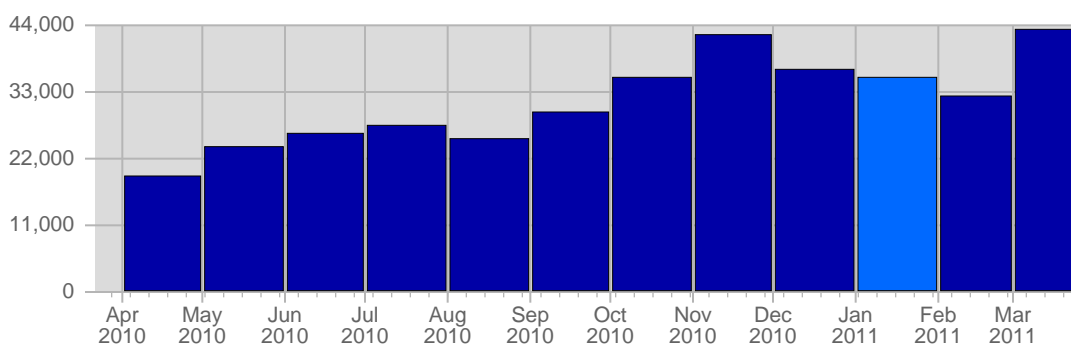

Traffic Reports Page Views

Report Description

Report Description: Page Views during the month of January 2011
 Report Range: Month of January 2011
 Report Scope: Historical Data

Historic Breakdown

Breakdown

Date	Total Page Views	Average Page Views Historically	Change	Percent of Total Page Views
Sat Jan 1st, 2011	1,216	79.05	-202 ▼	3.44%
Sun Jan 2nd, 2011	2,276	137.30	+1,550 ▲	6.43%
Mon Jan 3rd, 2011	976	163.15	+17 ▲	2.76%
Tue Jan 4th, 2011	1,509	130.15	+596 ▲	4.26%
Wed Jan 5th, 2011	900	126.85	+87 ▲	2.54%
Thu Jan 6th, 2011	951	122.60	-101 ▼	2.69%
Fri Jan 7th, 2011	876	97.05	-164 ▼	2.48%
Sat Jan 8th, 2011	882	79.05	-334 ▼	2.49%
Sun Jan 9th, 2011	1,037	137.30	-1,239 ▼	2.93%
Mon Jan 10th, 2011	781	163.15	-195 ▼	2.21%
Tue Jan 11th, 2011	1,493	130.15	-16 ▼	4.22%
Wed Jan 12th, 2011	994	126.85	+94 ▲	2.81%
Thu Jan 13th, 2011	890	122.60	-61 ▼	2.52%
Fri Jan 14th, 2011	754	97.05	-122 ▼	2.13%
Sat Jan 15th, 2011	1,374	79.05	+492 ▲	3.88%
Sun Jan 16th, 2011	1,125	137.30	+88 ▲	3.18%
Mon Jan 17th, 2011	1,276	163.15	+495 ▲	3.61%
Tue Jan 18th, 2011	1,147	130.15	-346 ▼	3.24%
Wed Jan 19th, 2011	925	126.85	-69 ▼	2.61%
Thu Jan 20th, 2011	1,488	122.60	+598 ▲	4.21%
Fri Jan 21st, 2011	1,387	97.05	+633 ▲	3.92%
Sat Jan 22nd, 2011	1,049	79.05	-325 ▼	2.96%
Sun Jan 23rd, 2011	1,102	137.30	-23 ▼	3.11%
Mon Jan 24th, 2011	1,286	163.15	+10 ▲	3.63%
Tue Jan 25th, 2011	1,122	130.15	-25 ▼	3.17%
Wed Jan 26th, 2011	1,090	126.85	+165 ▲	3.08%
Thu Jan 27th, 2011	1,388	122.60	-100 ▼	3.92%
Fri Jan 28th, 2011	1,246	97.05	-141 ▼	3.52%
Sat Jan 29th, 2011	937	79.05	-112 ▼	2.65%
Sun Jan 30th, 2011	939	137.30	-163 ▼	2.65%
Mon Jan 31st, 2011	973	163.15	-313 ▼	2.75%
	35,389	3,080		