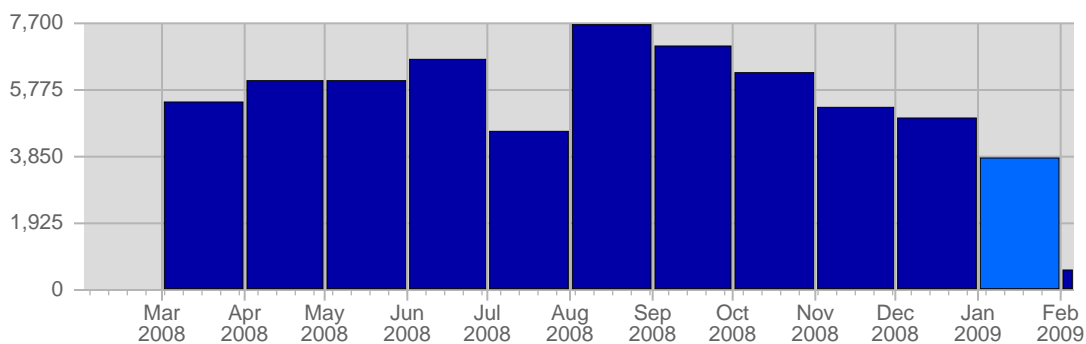

Traffic Reports Page Views

Report Description

Report Description: Page Views during the month of January 2009
 Report Range: Month of January 2009
 Report Scope: Historical Data

Historic Breakdown

Breakdown

Date	Total Page Views	Average Page Views Historically	Change	Percent of Total Page Views
Thu Jan 1st, 2009	98	122.60	+42 ▲	2.55%
Fri Jan 2nd, 2009	91	97.05	-115 ▼	2.37%
Sat Jan 3rd, 2009	89	79.05	+18 ▲	2.32%
Sun Jan 4th, 2009	98	137.30	+24 ▲	2.55%
Mon Jan 5th, 2009	136	163.15	+57 ▲	3.54%
Tue Jan 6th, 2009	72	130.15	-30 ▼	1.88%
Wed Jan 7th, 2009	77	126.85	-38 ▼	2.01%
Thu Jan 8th, 2009	168	122.60	+70 ▲	4.38%
Fri Jan 9th, 2009	136	97.05	+45 ▲	3.54%
Sat Jan 10th, 2009	119	79.05	+30 ▲	3.10%
Sun Jan 11th, 2009	105	137.30	+7 ▲	2.74%
Mon Jan 12th, 2009	99	163.15	-37 ▼	2.58%
Tue Jan 13th, 2009	63	130.15	-9 ▼	1.64%
Wed Jan 14th, 2009	153	126.85	+76 ▲	3.99%
Thu Jan 15th, 2009	80	122.60	-88 ▼	2.08%
Fri Jan 16th, 2009	68	97.05	-68 ▼	1.77%
Sat Jan 17th, 2009	110	79.05	-9 ▼	2.87%
Sun Jan 18th, 2009	196	137.30	+91 ▲	5.11%
Mon Jan 19th, 2009	291	163.15	+192 ▲	7.58%
Tue Jan 20th, 2009	109	130.15	+46 ▲	2.84%
Wed Jan 21st, 2009	194	126.85	+41 ▲	5.05%
Thu Jan 22nd, 2009	86	122.60	+6 ▲	2.24%
Fri Jan 23rd, 2009	69	97.05	+1 ▲	1.80%
Sat Jan 24th, 2009	67	79.05	-43 ▼	1.75%
Sun Jan 25th, 2009	60	137.30	-136 ▼	1.56%
Mon Jan 26th, 2009	130	163.15	-161 ▼	3.39%
Tue Jan 27th, 2009	371	130.15	+262 ▲	9.66%
Wed Jan 28th, 2009	177	126.85	-17 ▼	4.61%
Thu Jan 29th, 2009	124	122.60	+38 ▲	3.23%
Fri Jan 30th, 2009	94	97.05	+25 ▲	2.45%
Sat Jan 31st, 2009	109	79.05	+42 ▲	2.84%
	3,839	3,080		