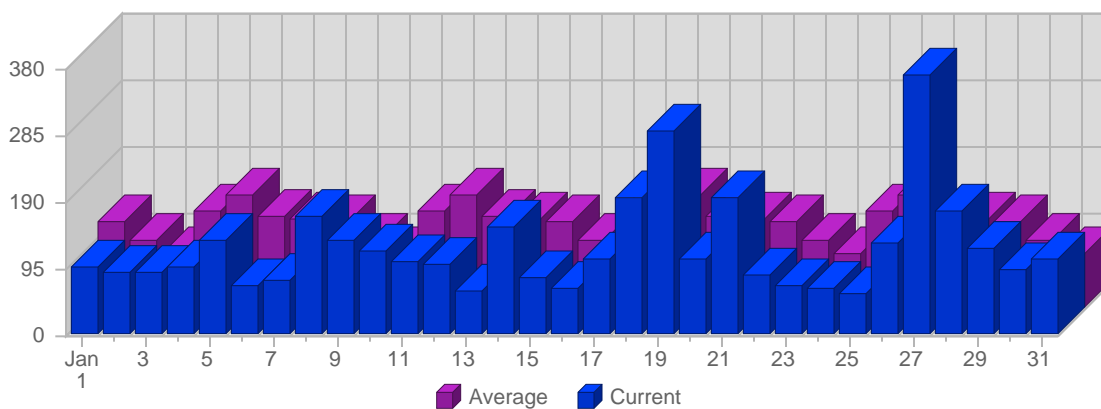

Traffic Reports Page Views

Report Description

Report Description: Page Views during the month of January 2009
 Report Range: Month of January 2009
 Report Scope: Historical Data

Historic Breakdown

Breakdown

Date	Total Page Views	Average Page Views Historically	Change	Percent of Total Page Views
Thu Jan 1st, 2009	98	122.60	+42 ▲	2.55%
Fri Jan 2nd, 2009	91	97.05	-115 ▼	2.37%
Sat Jan 3rd, 2009	89	79.05	+18 ▲	2.32%
Sun Jan 4th, 2009	98	137.30	+24 ▲	2.55%
Mon Jan 5th, 2009	136	163.15	+57 ▲	3.54%
Tue Jan 6th, 2009	72	130.15	-30 ▼	1.88%
Wed Jan 7th, 2009	77	126.85	-38 ▼	2.01%
Thu Jan 8th, 2009	168	122.60	+70 ▲	4.38%
Fri Jan 9th, 2009	136	97.05	+45 ▲	3.54%
Sat Jan 10th, 2009	119	79.05	+30 ▲	3.10%
Sun Jan 11th, 2009	105	137.30	+7 ▲	2.74%
Mon Jan 12th, 2009	99	163.15	-37 ▼	2.58%
Tue Jan 13th, 2009	63	130.15	-9 ▼	1.64%
Wed Jan 14th, 2009	153	126.85	+76 ▲	3.99%
Thu Jan 15th, 2009	80	122.60	-88 ▼	2.08%
Fri Jan 16th, 2009	68	97.05	-68 ▼	1.77%
Sat Jan 17th, 2009	110	79.05	-9 ▼	2.87%
Sun Jan 18th, 2009	196	137.30	+91 ▲	5.11%
Mon Jan 19th, 2009	291	163.15	+192 ▲	7.58%
Tue Jan 20th, 2009	109	130.15	+46 ▲	2.84%
Wed Jan 21st, 2009	194	126.85	+41 ▲	5.05%
Thu Jan 22nd, 2009	86	122.60	+6 ▲	2.24%
Fri Jan 23rd, 2009	69	97.05	+1 ▲	1.80%
Sat Jan 24th, 2009	67	79.05	-43 ▼	1.75%
Sun Jan 25th, 2009	60	137.30	-136 ▼	1.56%
Mon Jan 26th, 2009	130	163.15	-161 ▼	3.39%
Tue Jan 27th, 2009	371	130.15	+262 ▲	9.66%
Wed Jan 28th, 2009	177	126.85	-17 ▼	4.61%
Thu Jan 29th, 2009	124	122.60	+38 ▲	3.23%
Fri Jan 30th, 2009	94	97.05	+25 ▲	2.45%
Sat Jan 31st, 2009	109	79.05	+42 ▲	2.84%
	3,839	3,080		