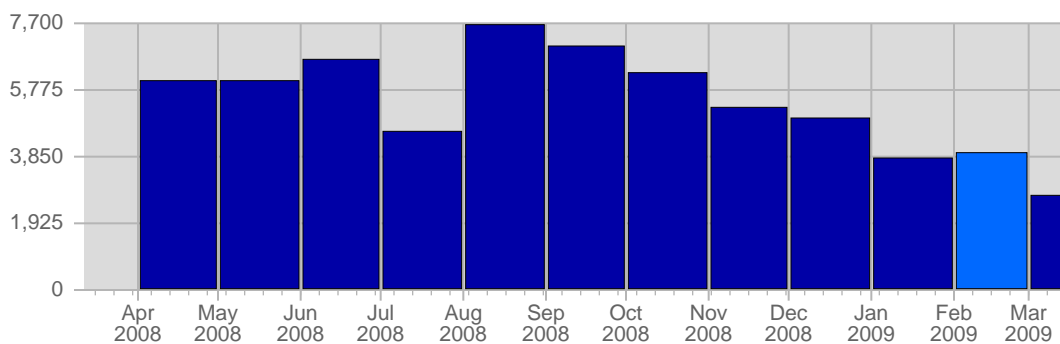

Traffic Reports Page Views

Report Description

Report Description: Page Views during the month of February 2009
 Report Range: Month of February 2009
 Report Scope: Historical Data

Historic Breakdown

Breakdown

Date	Total Page Views	Average Page Views Historically	Change	Percent of Total Page Views
Sun Feb 1st, 2009	96	137.30	+36 ▲	2.42%
Mon Feb 2nd, 2009	137	163.15	+7 ▲	3.45%
Tue Feb 3rd, 2009	133	130.15	-238 ▼	3.35%
Wed Feb 4th, 2009	133	126.85	-44 ▼	3.35%
Thu Feb 5th, 2009	170	122.60	+46 ▲	4.28%
Fri Feb 6th, 2009	161	97.05	+67 ▲	4.05%
Sat Feb 7th, 2009	374	79.05	+265 ▲	9.42%
Sun Feb 8th, 2009	269	137.30	+173 ▲	6.77%
Mon Feb 9th, 2009	174	163.15	+37 ▲	4.38%
Tue Feb 10th, 2009	156	130.15	+23 ▲	3.93%
Wed Feb 11th, 2009	174	126.85	+41 ▲	4.38%
Thu Feb 12th, 2009	161	122.60	-9 ▼	4.05%
Fri Feb 13th, 2009	75	97.05	-86 ▼	1.89%
Sat Feb 14th, 2009	158	79.05	-216 ▼	3.98%
Sun Feb 15th, 2009	109	137.30	-160 ▼	2.74%
Mon Feb 16th, 2009	115	163.15	-59 ▼	2.90%
Tue Feb 17th, 2009	159	130.15	+3 ▲	4.00%
Wed Feb 18th, 2009	138	126.85	-36 ▼	3.47%
Thu Feb 19th, 2009	78	122.60	-83 ▼	1.96%
Fri Feb 20th, 2009	62	97.05	-13 ▼	1.56%
Sat Feb 21st, 2009	164	79.05	+6 ▲	4.13%
Sun Feb 22nd, 2009	152	137.30	+43 ▲	3.83%
Mon Feb 23rd, 2009	64	163.15	-51 ▼	1.61%
Tue Feb 24th, 2009	143	130.15	-16 ▼	3.60%
Wed Feb 25th, 2009	138	126.85	0 ■	3.47%
Thu Feb 26th, 2009	84	122.60	+6 ▲	2.12%
Fri Feb 27th, 2009	66	97.05	+4 ▲	1.66%
Sat Feb 28th, 2009	129	79.05	-35 ▼	3.25%
	3,972	3,080		