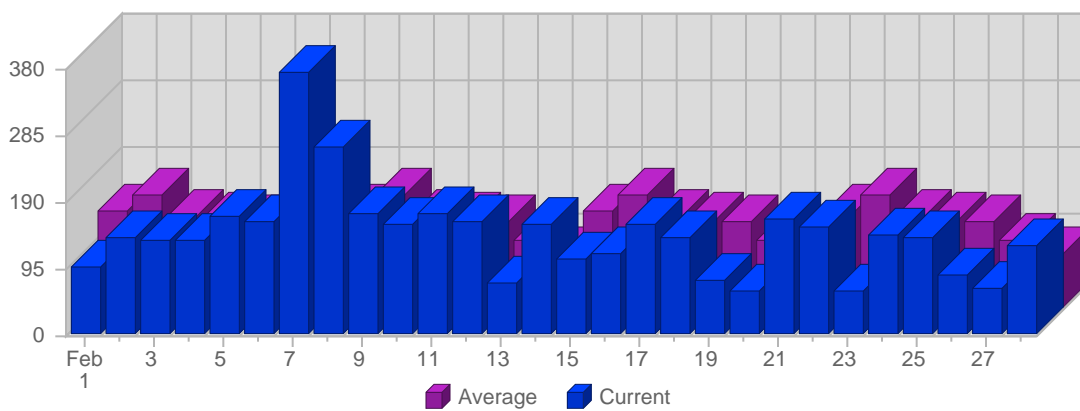

Traffic Reports Page Views

Report Description

Report Description: Page Views during the month of February 2009
 Report Range: Month of February 2009
 Report Scope: Historical Data

Historic Breakdown

Breakdown

Date	Total Page Views	Average Page Views Historically	Change	Percent of Total Page Views
Sun Feb 1st, 2009	96	137.30	+36 ▲	2.42%
Mon Feb 2nd, 2009	137	163.15	+7 ▲	3.45%
Tue Feb 3rd, 2009	133	130.15	-238 ▼	3.35%
Wed Feb 4th, 2009	133	126.85	-44 ▼	3.35%
Thu Feb 5th, 2009	170	122.60	+46 ▲	4.28%
Fri Feb 6th, 2009	161	97.05	+67 ▲	4.05%
Sat Feb 7th, 2009	374	79.05	+265 ▲	9.42%
Sun Feb 8th, 2009	269	137.30	+173 ▲	6.77%
Mon Feb 9th, 2009	174	163.15	+37 ▲	4.38%
Tue Feb 10th, 2009	156	130.15	+23 ▲	3.93%
Wed Feb 11th, 2009	174	126.85	+41 ▲	4.38%
Thu Feb 12th, 2009	161	122.60	-9 ▼	4.05%
Fri Feb 13th, 2009	75	97.05	-86 ▼	1.89%
Sat Feb 14th, 2009	158	79.05	-216 ▼	3.98%
Sun Feb 15th, 2009	109	137.30	-160 ▼	2.74%
Mon Feb 16th, 2009	115	163.15	-59 ▼	2.90%
Tue Feb 17th, 2009	159	130.15	+3 ▲	4.00%
Wed Feb 18th, 2009	138	126.85	-36 ▼	3.47%
Thu Feb 19th, 2009	78	122.60	-83 ▼	1.96%
Fri Feb 20th, 2009	62	97.05	-13 ▼	1.56%
Sat Feb 21st, 2009	164	79.05	+6 ▲	4.13%
Sun Feb 22nd, 2009	152	137.30	+43 ▲	3.83%
Mon Feb 23rd, 2009	64	163.15	-51 ▼	1.61%
Tue Feb 24th, 2009	143	130.15	-16 ▼	3.60%
Wed Feb 25th, 2009	138	126.85	0 ■	3.47%
Thu Feb 26th, 2009	84	122.60	+6 ▲	2.12%
Fri Feb 27th, 2009	66	97.05	+4 ▲	1.66%
Sat Feb 28th, 2009	129	79.05	-35 ▼	3.25%
	3,972	3,080		