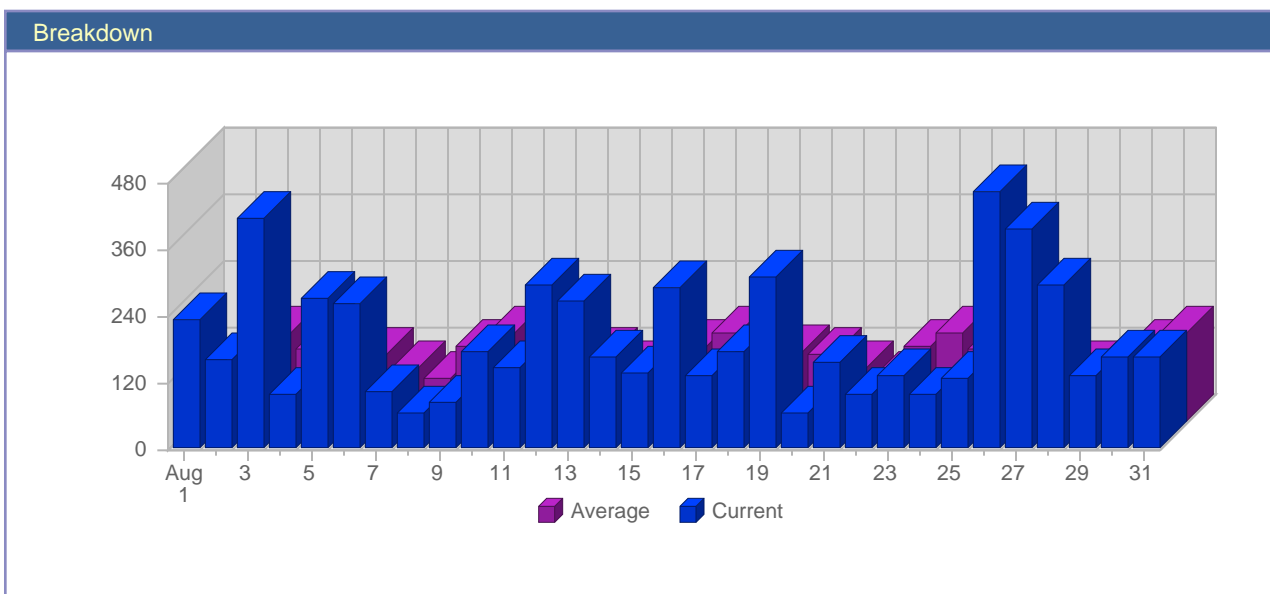

# Traffic Reports Page Views

Report Description	
Report Description:	Page Views during the month of August 2009
Report Range:	Month of August 2009
Report Scope:	Historical Data

Date	Total Page Views	Average Page Views Historically	Change	Percent of Total Page Views
Sat Aug 1st, 2009	231	79.05	-130 ▼	3.81%
Sun Aug 2nd, 2009	162	137.30	-154 ▼	2.67%
Mon Aug 3rd, 2009	414	163.15	+237 ▲	6.82%
Tue Aug 4th, 2009	97	130.15	-428 ▼	1.60%
Wed Aug 5th, 2009	273	126.85	+76 ▲	4.50%
Thu Aug 6th, 2009	261	122.60	+126 ▲	4.30%
Fri Aug 7th, 2009	102	97.05	-49 ▼	1.68%
Sat Aug 8th, 2009	67	79.05	-164 ▼	1.10%
Sun Aug 9th, 2009	85	137.30	-77 ▼	1.40%
Mon Aug 10th, 2009	177	163.15	-237 ▼	2.92%
Tue Aug 11th, 2009	144	130.15	+47 ▲	2.37%
Wed Aug 12th, 2009	293	126.85	+20 ▲	4.83%
Thu Aug 13th, 2009	265	122.60	+4 ▲	4.37%
Fri Aug 14th, 2009	166	97.05	+64 ▲	2.73%
Sat Aug 15th, 2009	135	79.05	+68 ▲	2.22%
Sun Aug 16th, 2009	289	137.30	+204 ▲	4.76%
Mon Aug 17th, 2009	131	163.15	-46 ▼	2.16%
Tue Aug 18th, 2009	176	130.15	+32 ▲	2.90%
Wed Aug 19th, 2009	311	126.85	+18 ▲	5.12%
Thu Aug 20th, 2009	66	122.60	-199 ▼	1.09%
Fri Aug 21st, 2009	156	97.05	-10 ▼	2.57%
Sat Aug 22nd, 2009	98	79.05	-37 ▼	1.61%
Sun Aug 23rd, 2009	132	137.30	-157 ▼	2.17%
Mon Aug 24th, 2009	98	163.15	-33 ▼	1.61%
Tue Aug 25th, 2009	129	130.15	-47 ▼	2.13%
Wed Aug 26th, 2009	461	126.85	+150 ▲	7.59%
Thu Aug 27th, 2009	397	122.60	+331 ▲	6.54%
Fri Aug 28th, 2009	296	97.05	+140 ▲	4.88%
Sat Aug 29th, 2009	130	79.05	+32 ▲	2.14%
Sun Aug 30th, 2009	165	137.30	+33 ▲	2.72%
Mon Aug 31st, 2009	164	163.15	+66 ▲	2.70%
	6,071	3,080		