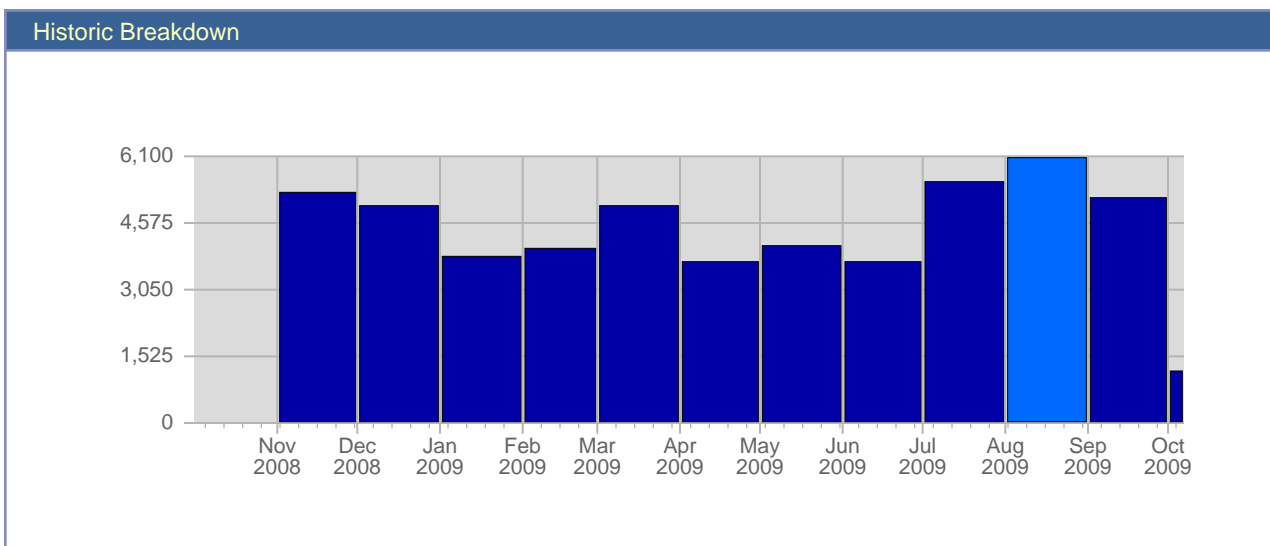

# Traffic Reports Page Views

Report Description	
Report Description:	Page Views during the month of August 2009
Report Range:	Month of August 2009
Report Scope:	Historical Data

Date	Total Page Views	Average Page Views Historically	Change	Percent of Total Page Views
Sat Aug 1st, 2009	231	79.05	-130 ▼	3.81%
Sun Aug 2nd, 2009	162	137.30	-154 ▼	2.67%
Mon Aug 3rd, 2009	414	163.15	+237 ▲	6.82%
Tue Aug 4th, 2009	97	130.15	-428 ▼	1.60%
Wed Aug 5th, 2009	273	126.85	+76 ▲	4.50%
Thu Aug 6th, 2009	261	122.60	+126 ▲	4.30%
Fri Aug 7th, 2009	102	97.05	-49 ▼	1.68%
Sat Aug 8th, 2009	67	79.05	-164 ▼	1.10%
Sun Aug 9th, 2009	85	137.30	-77 ▼	1.40%
Mon Aug 10th, 2009	177	163.15	-237 ▼	2.92%
Tue Aug 11th, 2009	144	130.15	+47 ▲	2.37%
Wed Aug 12th, 2009	293	126.85	+20 ▲	4.83%
Thu Aug 13th, 2009	265	122.60	+4 ▲	4.37%
Fri Aug 14th, 2009	166	97.05	+64 ▲	2.73%
Sat Aug 15th, 2009	135	79.05	+68 ▲	2.22%
Sun Aug 16th, 2009	289	137.30	+204 ▲	4.76%
Mon Aug 17th, 2009	131	163.15	-46 ▼	2.16%
Tue Aug 18th, 2009	176	130.15	+32 ▲	2.90%
Wed Aug 19th, 2009	311	126.85	+18 ▲	5.12%
Thu Aug 20th, 2009	66	122.60	-199 ▼	1.09%
Fri Aug 21st, 2009	156	97.05	-10 ▼	2.57%
Sat Aug 22nd, 2009	98	79.05	-37 ▼	1.61%
Sun Aug 23rd, 2009	132	137.30	-157 ▼	2.17%
Mon Aug 24th, 2009	98	163.15	-33 ▼	1.61%
Tue Aug 25th, 2009	129	130.15	-47 ▼	2.13%
Wed Aug 26th, 2009	461	126.85	+150 ▲	7.59%
Thu Aug 27th, 2009	397	122.60	+331 ▲	6.54%
Fri Aug 28th, 2009	296	97.05	+140 ▲	4.88%
Sat Aug 29th, 2009	130	79.05	+32 ▲	2.14%
Sun Aug 30th, 2009	165	137.30	+33 ▲	2.72%
Mon Aug 31st, 2009	164	163.15	+66 ▲	2.70%
	6,071	3,080		