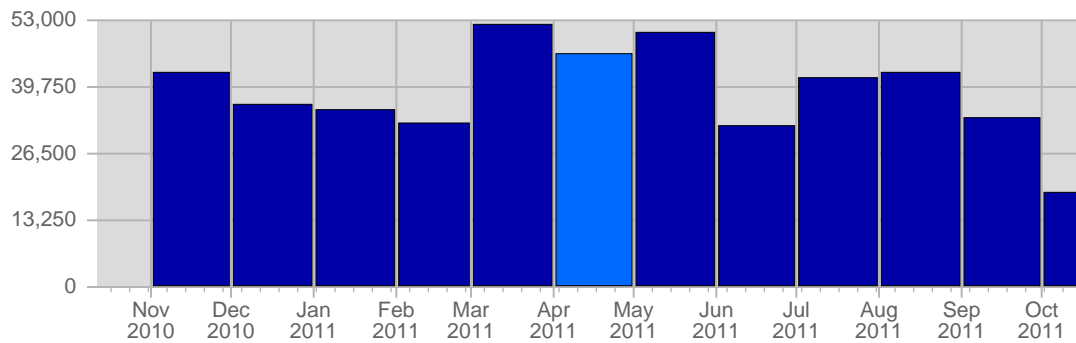

Traffic Reports Page Views

Report Description

Report Description: Page Views during the month of April 2011
 Report Range: Month of April 2011
 Report Scope: Historical Data

Historic Breakdown

Breakdown

Date	Total Page Views	Average Page Views Historically	Change	Percent of Total Page Views
Fri Apr 1st, 2011	1,802	97.05	+507 ▲	3.87%
Sat Apr 2nd, 2011	1,563	79.05	+192 ▲	3.36%
Sun Apr 3rd, 2011	1,341	137.30	-513 ▼	2.88%
Mon Apr 4th, 2011	1,082	163.15	-1,085 ▼	2.32%
Tue Apr 5th, 2011	2,052	130.15	-61 ▼	4.41%
Wed Apr 6th, 2011	1,873	126.85	-716 ▼	4.02%
Thu Apr 7th, 2011	1,516	122.60	-498 ▼	3.26%
Fri Apr 8th, 2011	1,734	97.05	-68 ▼	3.72%
Sat Apr 9th, 2011	1,957	79.05	+394 ▲	4.20%
Sun Apr 10th, 2011	1,256	137.30	-85 ▼	2.70%
Mon Apr 11th, 2011	1,807	163.15	+725 ▲	3.88%
Tue Apr 12th, 2011	2,050	130.15	-2 ▼	4.40%
Wed Apr 13th, 2011	1,535	126.85	-338 ▼	3.30%
Thu Apr 14th, 2011	1,461	122.60	-55 ▼	3.14%
Fri Apr 15th, 2011	1,664	97.05	-70 ▼	3.57%
Sat Apr 16th, 2011	1,588	79.05	-369 ▼	3.41%
Sun Apr 17th, 2011	1,498	137.30	+242 ▲	3.22%
Mon Apr 18th, 2011	1,709	163.15	-98 ▼	3.67%
Tue Apr 19th, 2011	1,818	130.15	-232 ▼	3.90%
Wed Apr 20th, 2011	1,215	126.85	-320 ▼	2.61%
Thu Apr 21st, 2011	1,319	122.60	-142 ▼	2.83%
Fri Apr 22nd, 2011	1,611	97.05	-53 ▼	3.46%
Sat Apr 23rd, 2011	1,848	79.05	+260 ▲	3.97%
Sun Apr 24th, 2011	1,501	137.30	+3 ▲	3.22%
Mon Apr 25th, 2011	1,060	163.15	-649 ▼	2.28%
Tue Apr 26th, 2011	1,166	130.15	-652 ▼	2.50%
Wed Apr 27th, 2011	1,077	126.85	-138 ▼	2.31%
Thu Apr 28th, 2011	1,395	122.60	+76 ▲	2.00%
Fri Apr 29th, 2011	1,710	97.05	+99 ▲	3.67%
Sat Apr 30th, 2011	1,355	79.05	-493 ▼	2.91%
	46,563	3,080		