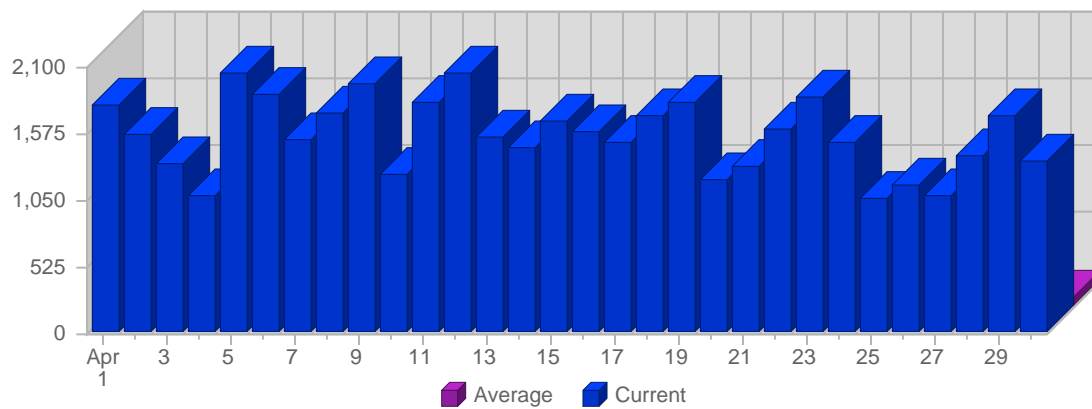

Traffic Reports Page Views

Report Description

Report Description: Page Views during the month of April 2011
 Report Range: Month of April 2011
 Report Scope: Historical Data

Historic Breakdown

Breakdown

Date	Total Page Views	Average Page Views Historically	Change	Percent of Total Page Views
Fri Apr 1st, 2011	1,802	97.05	+507 ▲	3.87%
Sat Apr 2nd, 2011	1,563	79.05	+192 ▲	3.36%
Sun Apr 3rd, 2011	1,341	137.30	-513 ▼	2.88%
Mon Apr 4th, 2011	1,082	163.15	-1,085 ▼	2.32%
Tue Apr 5th, 2011	2,052	130.15	-61 ▼	4.41%
Wed Apr 6th, 2011	1,873	126.85	-716 ▼	4.02%
Thu Apr 7th, 2011	1,516	122.60	-498 ▼	3.26%
Fri Apr 8th, 2011	1,734	97.05	-68 ▼	3.72%
Sat Apr 9th, 2011	1,957	79.05	+394 ▲	4.20%
Sun Apr 10th, 2011	1,256	137.30	-85 ▼	2.70%
Mon Apr 11th, 2011	1,807	163.15	+725 ▲	3.88%
Tue Apr 12th, 2011	2,050	130.15	-2 ▼	4.40%
Wed Apr 13th, 2011	1,535	126.85	-338 ▼	3.30%
Thu Apr 14th, 2011	1,461	122.60	-55 ▼	3.14%
Fri Apr 15th, 2011	1,664	97.05	-70 ▼	3.57%
Sat Apr 16th, 2011	1,588	79.05	-369 ▼	3.41%
Sun Apr 17th, 2011	1,498	137.30	+242 ▲	3.22%
Mon Apr 18th, 2011	1,709	163.15	-98 ▼	3.67%
Tue Apr 19th, 2011	1,818	130.15	-232 ▼	3.90%
Wed Apr 20th, 2011	1,215	126.85	-320 ▼	2.61%
Thu Apr 21st, 2011	1,319	122.60	-142 ▼	2.83%
Fri Apr 22nd, 2011	1,611	97.05	-53 ▼	3.46%
Sat Apr 23rd, 2011	1,848	79.05	+260 ▲	3.97%
Sun Apr 24th, 2011	1,501	137.30	+3 ▲	3.22%
Mon Apr 25th, 2011	1,060	163.15	-649 ▼	2.28%
Tue Apr 26th, 2011	1,166	130.15	-652 ▼	2.50%
Wed Apr 27th, 2011	1,077	126.85	-138 ▼	2.31%
Thu Apr 28th, 2011	1,395	122.60	+76 ▲	2.00%
Fri Apr 29th, 2011	1,710	97.05	+99 ▲	3.67%
Sat Apr 30th, 2011	1,355	79.05	-493 ▼	2.91%
	46,563	3,080		