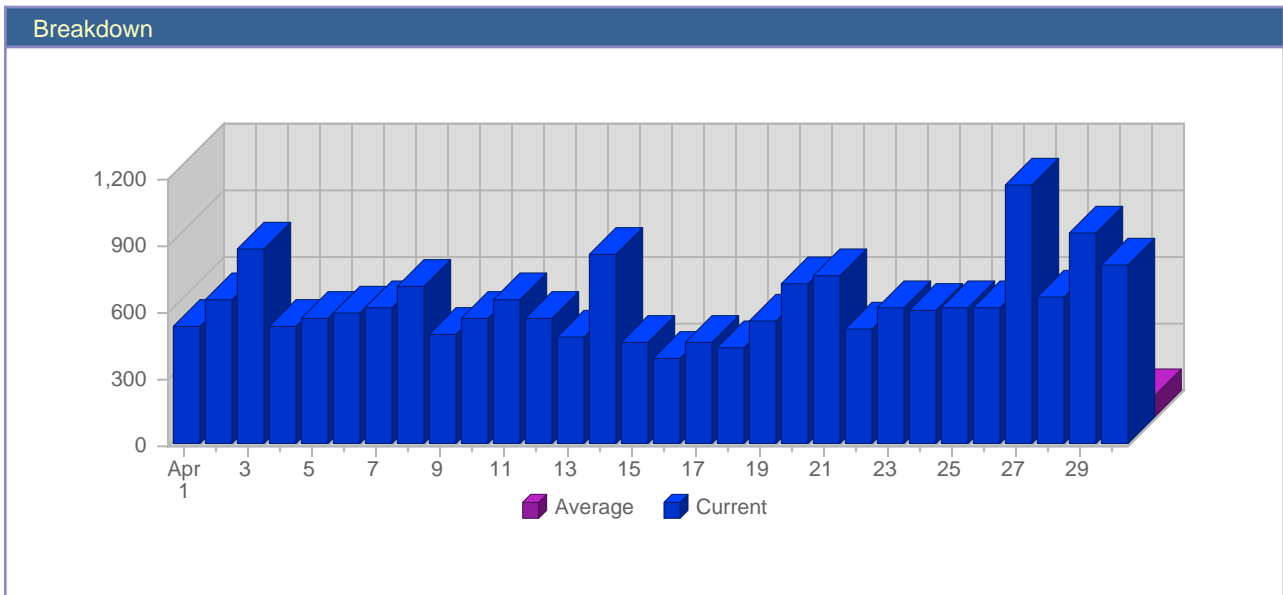

Traffic Reports Page Views

Report Description	
Report Description:	Page Views during the month of April 2010
Report Range:	Month of April 2010
Report Scope:	Historical Data

Date	Total Page Views	Average Page Views Historically	Change	Percent of Total Page Views
Thu Apr 1st, 2010	530	122.60	+86 ▲	2.78%
Fri Apr 2nd, 2010	655	97.05	+82 ▲	3.43%
Sat Apr 3rd, 2010	884	79.05	+369 ▲	4.64%
Sun Apr 4th, 2010	530	137.30	+88 ▲	2.78%
Mon Apr 5th, 2010	564	163.15	+77 ▲	2.96%
Tue Apr 6th, 2010	591	130.15	+56 ▲	3.10%
Wed Apr 7th, 2010	620	126.85	+198 ▲	3.25%
Thu Apr 8th, 2010	718	122.60	+188 ▲	3.76%
Fri Apr 9th, 2010	497	97.05	-158 ▼	2.61%
Sat Apr 10th, 2010	564	79.05	-320 ▼	2.96%
Sun Apr 11th, 2010	651	137.30	+121 ▲	3.41%
Mon Apr 12th, 2010	565	163.15	+1 ▲	2.96%
Tue Apr 13th, 2010	487	130.15	-104 ▼	2.55%
Wed Apr 14th, 2010	856	126.85	+236 ▲	4.49%
Thu Apr 15th, 2010	456	122.60	-262 ▼	2.39%
Fri Apr 16th, 2010	387	97.05	-110 ▼	2.03%
Sat Apr 17th, 2010	457	79.05	-107 ▼	2.40%
Sun Apr 18th, 2010	432	137.30	-219 ▼	2.27%
Mon Apr 19th, 2010	562	163.15	-3 ▼	2.95%
Tue Apr 20th, 2010	720	130.15	+233 ▲	3.78%
Wed Apr 21st, 2010	765	126.85	-91 ▼	4.01%
Thu Apr 22nd, 2010	526	122.60	+70 ▲	2.76%
Fri Apr 23rd, 2010	617	97.05	+230 ▲	3.24%
Sat Apr 24th, 2010	609	79.05	+152 ▲	3.19%
Sun Apr 25th, 2010	616	137.30	+184 ▲	3.23%
Mon Apr 26th, 2010	622	163.15	+60 ▲	3.26%
Tue Apr 27th, 2010	1,170	130.15	+450 ▲	6.13%
Wed Apr 28th, 2010	664	126.85	-101 ▼	3.48%
Thu Apr 29th, 2010	950	122.60	+424 ▲	4.98%
Fri Apr 30th, 2010	808	97.05	+191 ▲	4.24%
	19,073	3,080		