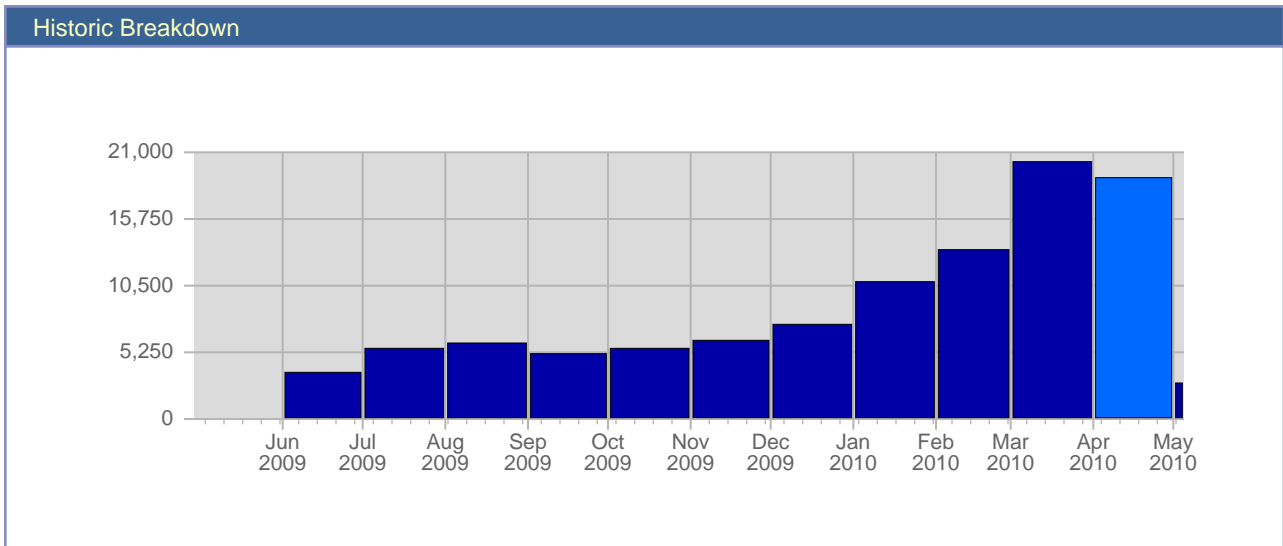

Traffic Reports Page Views

Report Description	
Report Description:	Page Views during the month of April 2010
Report Range:	Month of April 2010
Report Scope:	Historical Data

Date	Total Page Views	Average Page Views Historically	Change	Percent of Total Page Views
Thu Apr 1st, 2010	530	122.60	+86 ▲	2.78%
Fri Apr 2nd, 2010	655	97.05	+82 ▲	3.43%
Sat Apr 3rd, 2010	884	79.05	+369 ▲	4.64%
Sun Apr 4th, 2010	530	137.30	+88 ▲	2.78%
Mon Apr 5th, 2010	564	163.15	+77 ▲	2.96%
Tue Apr 6th, 2010	591	130.15	+56 ▲	3.10%
Wed Apr 7th, 2010	620	126.85	+198 ▲	3.25%
Thu Apr 8th, 2010	718	122.60	+188 ▲	3.76%
Fri Apr 9th, 2010	497	97.05	-158 ▼	2.61%
Sat Apr 10th, 2010	564	79.05	-320 ▼	2.96%
Sun Apr 11th, 2010	651	137.30	+121 ▲	3.41%
Mon Apr 12th, 2010	565	163.15	+1 ▲	2.96%
Tue Apr 13th, 2010	487	130.15	-104 ▼	2.55%
Wed Apr 14th, 2010	856	126.85	+236 ▲	4.49%
Thu Apr 15th, 2010	456	122.60	-262 ▼	2.39%
Fri Apr 16th, 2010	387	97.05	-110 ▼	2.03%
Sat Apr 17th, 2010	457	79.05	-107 ▼	2.40%
Sun Apr 18th, 2010	432	137.30	-219 ▼	2.27%
Mon Apr 19th, 2010	562	163.15	-3 ▼	2.95%
Tue Apr 20th, 2010	720	130.15	+233 ▲	3.78%
Wed Apr 21st, 2010	765	126.85	-91 ▼	4.01%
Thu Apr 22nd, 2010	526	122.60	+70 ▲	2.76%
Fri Apr 23rd, 2010	617	97.05	+230 ▲	3.24%
Sat Apr 24th, 2010	609	79.05	+152 ▲	3.19%
Sun Apr 25th, 2010	616	137.30	+184 ▲	3.23%
Mon Apr 26th, 2010	622	163.15	+60 ▲	3.26%
Tue Apr 27th, 2010	1,170	130.15	+450 ▲	6.13%
Wed Apr 28th, 2010	664	126.85	-101 ▼	3.48%
Thu Apr 29th, 2010	950	122.60	+424 ▲	4.98%
Fri Apr 30th, 2010	808	97.05	+191 ▲	4.24%
	19,073	3,080		