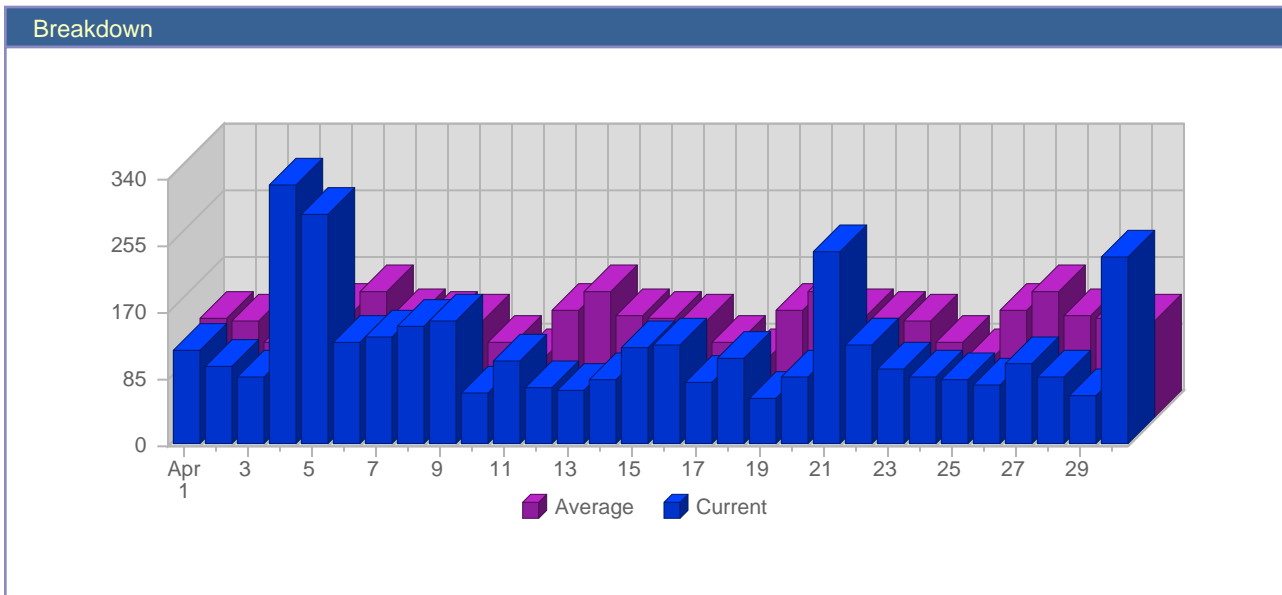

# Traffic Reports Page Views

Report Description	
Report Description:	Page Views during the month of April 2009
Report Range:	Month of April 2009
Report Scope:	Historical Data

Date	Total Page Views	Average Page Views Historically	Change	Percent of Total Page Views
Wed Apr 1st, 2009	121	126.85	-84 ▼	3.26%
Thu Apr 2nd, 2009	100	122.60	-57 ▼	2.70%
Fri Apr 3rd, 2009	85	97.05	-63 ▼	2.29%
Sat Apr 4th, 2009	332	79.05	+90 ▲	8.95%
Sun Apr 5th, 2009	295	137.30	+179 ▲	7.96%
Mon Apr 6th, 2009	132	163.15	-111 ▼	3.56%
Tue Apr 7th, 2009	139	130.15	+86 ▲	3.75%
Wed Apr 8th, 2009	150	126.85	+29 ▲	4.05%
Thu Apr 9th, 2009	158	122.60	+58 ▲	4.26%
Fri Apr 10th, 2009	65	97.05	-20 ▼	1.75%
Sat Apr 11th, 2009	106	79.05	-226 ▼	2.86%
Sun Apr 12th, 2009	74	137.30	-221 ▼	1.00%
Mon Apr 13th, 2009	68	163.15	-64 ▼	1.83%
Tue Apr 14th, 2009	83	130.15	-56 ▼	2.24%
Wed Apr 15th, 2009	124	126.85	-26 ▼	3.34%
Thu Apr 16th, 2009	129	122.60	-29 ▼	3.48%
Fri Apr 17th, 2009	80	97.05	+15 ▲	2.16%
Sat Apr 18th, 2009	110	79.05	+4 ▲	2.97%
Sun Apr 19th, 2009	60	137.30	-14 ▼	1.62%
Mon Apr 20th, 2009	85	163.15	+17 ▲	2.29%
Tue Apr 21st, 2009	247	130.15	+164 ▲	6.66%
Wed Apr 22nd, 2009	128	126.85	+4 ▲	3.45%
Thu Apr 23rd, 2009	98	122.60	-31 ▼	2.64%
Fri Apr 24th, 2009	85	97.05	+5 ▲	2.29%
Sat Apr 25th, 2009	83	79.05	-27 ▼	2.24%
Sun Apr 26th, 2009	78	137.30	+18 ▲	2.10%
Mon Apr 27th, 2009	103	163.15	+18 ▲	2.78%
Tue Apr 28th, 2009	87	130.15	-160 ▼	2.35%
Wed Apr 29th, 2009	64	126.85	-64 ▼	1.73%
Thu Apr 30th, 2009	239	122.60	+141 ▲	6.45%
	3,708	3,080		