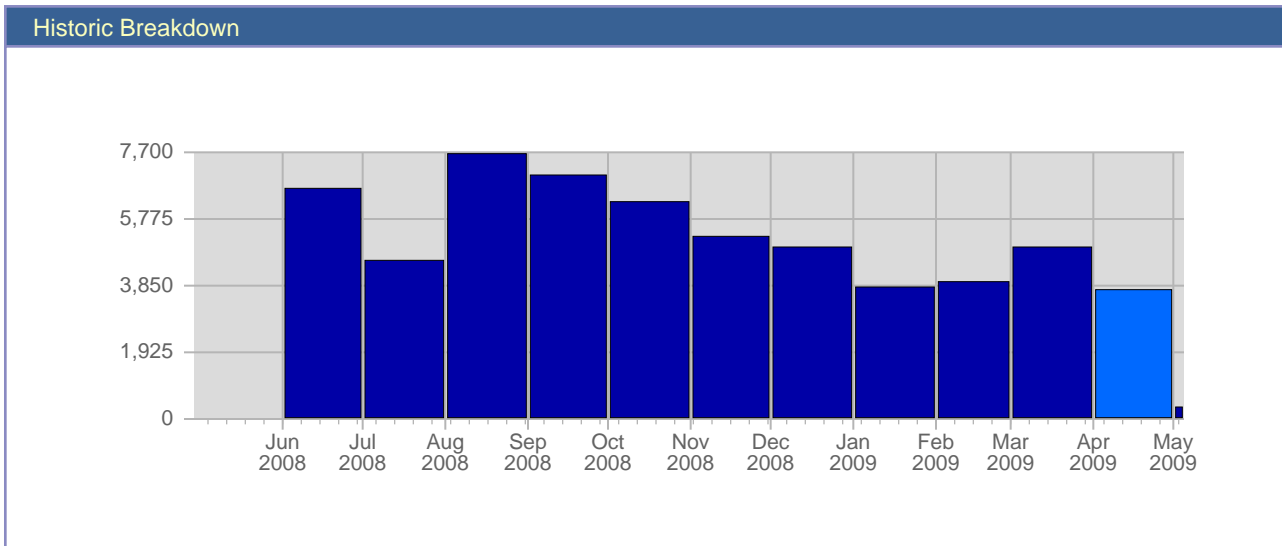

# Traffic Reports Page Views

Report Description	
Report Description:	Page Views during the month of April 2009
Report Range:	Month of April 2009
Report Scope:	Historical Data

Date	Total Page Views	Average Page Views Historically	Change	Percent of Total Page Views
Wed Apr 1st, 2009	121	126.85	-84 ▼	3.26%
Thu Apr 2nd, 2009	100	122.60	-57 ▼	2.70%
Fri Apr 3rd, 2009	85	97.05	-63 ▼	2.29%
Sat Apr 4th, 2009	332	79.05	+90 ▲	8.95%
Sun Apr 5th, 2009	295	137.30	+179 ▲	7.96%
Mon Apr 6th, 2009	132	163.15	-111 ▼	3.56%
Tue Apr 7th, 2009	139	130.15	+86 ▲	3.75%
Wed Apr 8th, 2009	150	126.85	+29 ▲	4.05%
Thu Apr 9th, 2009	158	122.60	+58 ▲	4.26%
Fri Apr 10th, 2009	65	97.05	-20 ▼	1.75%
Sat Apr 11th, 2009	106	79.05	-226 ▼	2.86%
Sun Apr 12th, 2009	74	137.30	-221 ▼	1.00%
Mon Apr 13th, 2009	68	163.15	-64 ▼	1.83%
Tue Apr 14th, 2009	83	130.15	-56 ▼	2.24%
Wed Apr 15th, 2009	124	126.85	-26 ▼	3.34%
Thu Apr 16th, 2009	129	122.60	-29 ▼	3.48%
Fri Apr 17th, 2009	80	97.05	+15 ▲	2.16%
Sat Apr 18th, 2009	110	79.05	+4 ▲	2.97%
Sun Apr 19th, 2009	60	137.30	-14 ▼	1.62%
Mon Apr 20th, 2009	85	163.15	+17 ▲	2.29%
Tue Apr 21st, 2009	247	130.15	+164 ▲	6.66%
Wed Apr 22nd, 2009	128	126.85	+4 ▲	3.45%
Thu Apr 23rd, 2009	98	122.60	-31 ▼	2.64%
Fri Apr 24th, 2009	85	97.05	+5 ▲	2.29%
Sat Apr 25th, 2009	83	79.05	-27 ▼	2.24%
Sun Apr 26th, 2009	78	137.30	+18 ▲	2.10%
Mon Apr 27th, 2009	103	163.15	+18 ▲	2.78%
Tue Apr 28th, 2009	87	130.15	-160 ▼	2.35%
Wed Apr 29th, 2009	64	126.85	-64 ▼	1.73%
Thu Apr 30th, 2009	239	122.60	+141 ▲	6.45%
	3,708	3,080		