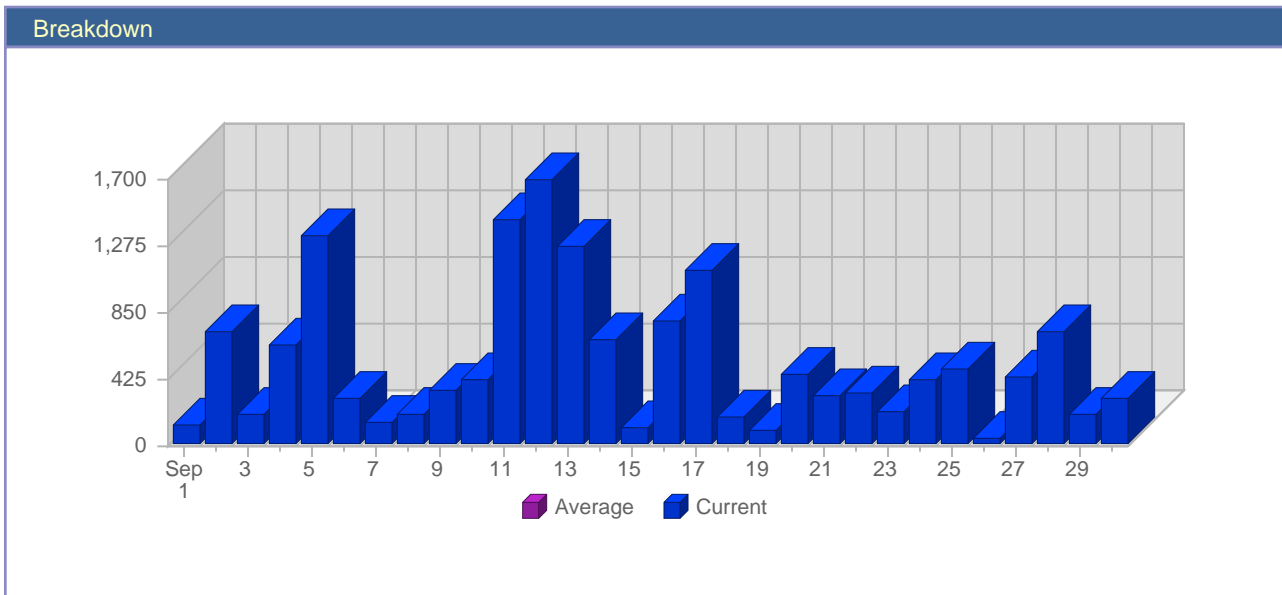

Traffic Reports Hits

Report Description	
Report Description:	Hits during the month of September 2007
Report Range:	Month of September 2007
Report Scope:	Historical Data

Date	Total Hits	Average Hits Historically	Change	Percent of Total Hits
Sat Sep 1st, 2007	133	-	+22 ▲	0.85%
Sun Sep 2nd, 2007	717	-	+652 ▲	4.58%
Mon Sep 3rd, 2007	198	-	+141 ▲	1.26%
Tue Sep 4th, 2007	630	-	+519 ▲	4.02%
Wed Sep 5th, 2007	1,326	-	+1,213 ▲	8.47%
Thu Sep 6th, 2007	293	-	+113 ▲	1.87%
Fri Sep 7th, 2007	151	-	+139 ▲	0.96%
Sat Sep 8th, 2007	189	-	+56 ▲	1.21%
Sun Sep 9th, 2007	354	-	-363 ▼	2.26%
Mon Sep 10th, 2007	416	-	+218 ▲	2.66%
Tue Sep 11th, 2007	1,435	-	+805 ▲	9.16%
Wed Sep 12th, 2007	1,692	-	+366 ▲	10.80%
Thu Sep 13th, 2007	1,264	-	+971 ▲	8.07%
Fri Sep 14th, 2007	667	-	+516 ▲	4.26%
Sat Sep 15th, 2007	112	-	-77 ▼	0.72%
Sun Sep 16th, 2007	790	-	+436 ▲	5.04%
Mon Sep 17th, 2007	1,113	-	+697 ▲	7.11%
Tue Sep 18th, 2007	175	-	-1,260 ▼	1.12%
Wed Sep 19th, 2007	96	-	-1,596 ▼	0.61%
Thu Sep 20th, 2007	444	-	-820 ▼	2.84%
Fri Sep 21st, 2007	316	-	-351 ▼	2.02%
Sat Sep 22nd, 2007	336	-	+224 ▲	2.15%
Sun Sep 23rd, 2007	220	-	-570 ▼	1.41%
Mon Sep 24th, 2007	420	-	-693 ▼	2.68%
Tue Sep 25th, 2007	477	-	+302 ▲	3.05%
Wed Sep 26th, 2007	48	-	-48 ▼	0.31%
Thu Sep 27th, 2007	437	-	-7 ▼	2.79%
Fri Sep 28th, 2007	717	-	+401 ▲	4.58%
Sat Sep 29th, 2007	202	-	-134 ▼	1.29%
Sun Sep 30th, 2007	294	-	+74 ▲	1.88%
	15,662	-		