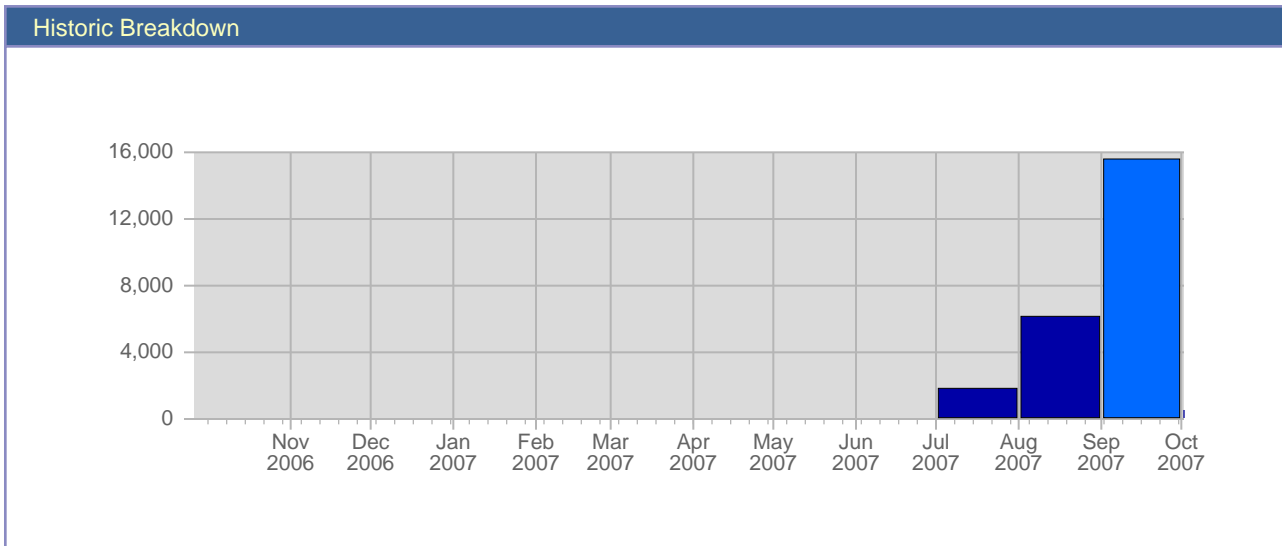

Traffic Reports Hits

Report Description	
Report Description:	Hits during the month of September 2007
Report Range:	Month of September 2007
Report Scope:	Historical Data

Date	Total Hits	Average Hits Historically	Change	Percent of Total Hits
Sat Sep 1st, 2007	133	-	+22 ▲	0.85%
Sun Sep 2nd, 2007	717	-	+652 ▲	4.58%
Mon Sep 3rd, 2007	198	-	+141 ▲	1.26%
Tue Sep 4th, 2007	630	-	+519 ▲	4.02%
Wed Sep 5th, 2007	1,326	-	+1,213 ▲	8.47%
Thu Sep 6th, 2007	293	-	+113 ▲	1.87%
Fri Sep 7th, 2007	151	-	+139 ▲	0.96%
Sat Sep 8th, 2007	189	-	+56 ▲	1.21%
Sun Sep 9th, 2007	354	-	-363 ▼	2.26%
Mon Sep 10th, 2007	416	-	+218 ▲	2.66%
Tue Sep 11th, 2007	1,435	-	+805 ▲	9.16%
Wed Sep 12th, 2007	1,692	-	+366 ▲	10.80%
Thu Sep 13th, 2007	1,264	-	+971 ▲	8.07%
Fri Sep 14th, 2007	667	-	+516 ▲	4.26%
Sat Sep 15th, 2007	112	-	-77 ▼	0.72%
Sun Sep 16th, 2007	790	-	+436 ▲	5.04%
Mon Sep 17th, 2007	1,113	-	+697 ▲	7.11%
Tue Sep 18th, 2007	175	-	-1,260 ▼	1.12%
Wed Sep 19th, 2007	96	-	-1,596 ▼	0.61%
Thu Sep 20th, 2007	444	-	-820 ▼	2.84%
Fri Sep 21st, 2007	316	-	-351 ▼	2.02%
Sat Sep 22nd, 2007	336	-	+224 ▲	2.15%
Sun Sep 23rd, 2007	220	-	-570 ▼	1.41%
Mon Sep 24th, 2007	420	-	-693 ▼	2.68%
Tue Sep 25th, 2007	477	-	+302 ▲	3.05%
Wed Sep 26th, 2007	48	-	-48 ▼	0.31%
Thu Sep 27th, 2007	437	-	-7 ▼	2.79%
Fri Sep 28th, 2007	717	-	+401 ▲	4.58%
Sat Sep 29th, 2007	202	-	-134 ▼	1.29%
Sun Sep 30th, 2007	294	-	+74 ▲	1.88%
	15,662	-		