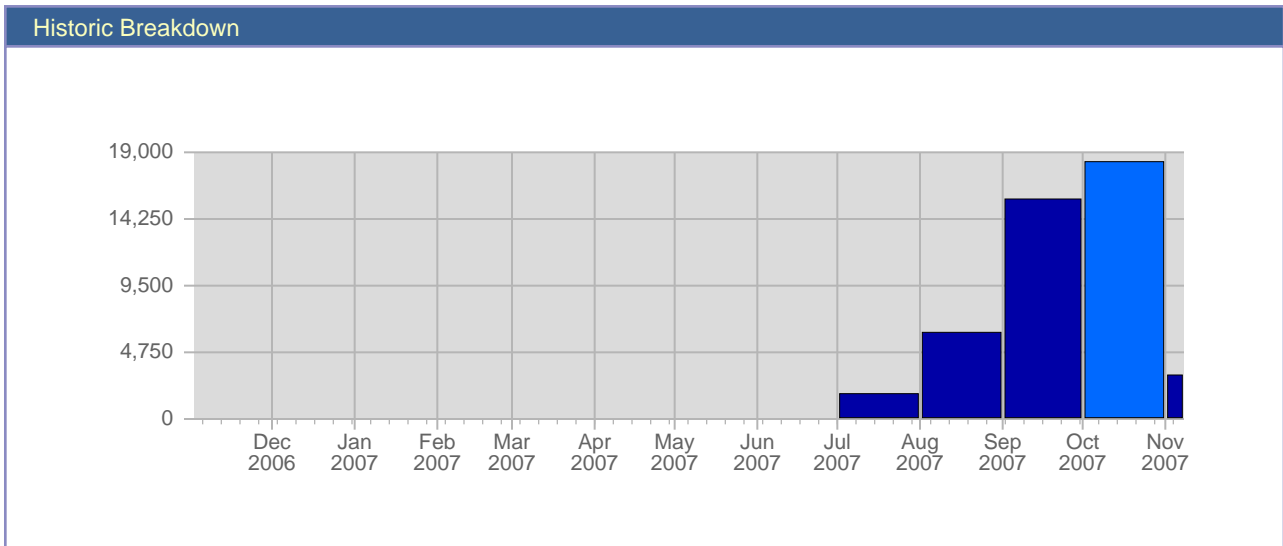

Traffic Reports Hits

Report Description	
Report Description:	Hits during the month of October 2007
Report Range:	Month of October 2007
Report Scope:	Historical Data

Date	Total Hits	Average Hits Historically	Change	Percent of Total Hits
Mon Oct 1st, 2007	696	-	+476 ▲	3.79%
Tue Oct 2nd, 2007	648	-	+228 ▲	3.53%
Wed Oct 3rd, 2007	363	-	-114 ▼	1.98%
Thu Oct 4th, 2007	607	-	+559 ▲	3.31%
Fri Oct 5th, 2007	276	-	-161 ▼	1.50%
Sat Oct 6th, 2007	387	-	-330 ▼	2.11%
Sun Oct 7th, 2007	276	-	+74 ▲	1.50%
Mon Oct 8th, 2007	376	-	-320 ▼	2.05%
Tue Oct 9th, 2007	986	-	+338 ▲	5.37%
Wed Oct 10th, 2007	367	-	+4 ▲	1.00%
Thu Oct 11th, 2007	310	-	-297 ▼	1.69%
Fri Oct 12th, 2007	394	-	+118 ▲	2.15%
Sat Oct 13th, 2007	101	-	-286 ▼	0.55%
Sun Oct 14th, 2007	123	-	-153 ▼	0.67%
Mon Oct 15th, 2007	170	-	-206 ▼	0.93%
Tue Oct 16th, 2007	303	-	-683 ▼	1.65%
Wed Oct 17th, 2007	487	-	+120 ▲	2.65%
Thu Oct 18th, 2007	1,003	-	+693 ▲	5.46%
Fri Oct 19th, 2007	150	-	-244 ▼	0.82%
Sat Oct 20th, 2007	252	-	+151 ▲	1.37%
Sun Oct 21st, 2007	1,809	-	+1,686 ▲	9.85%
Mon Oct 22nd, 2007	1,327	-	+1,157 ▲	7.23%
Tue Oct 23rd, 2007	615	-	+312 ▲	3.35%
Wed Oct 24th, 2007	176	-	-311 ▼	0.96%
Thu Oct 25th, 2007	121	-	-882 ▼	0.66%
Fri Oct 26th, 2007	511	-	+361 ▲	2.78%
Sat Oct 27th, 2007	802	-	+550 ▲	4.37%
Sun Oct 28th, 2007	1,727	-	-82 ▼	9.41%
Mon Oct 29th, 2007	1,947	-	+620 ▲	10.61%
Tue Oct 30th, 2007	445	-	-170 ▼	2.42%
Wed Oct 31st, 2007	604	-	+428 ▲	3.29%
	18,359	-		