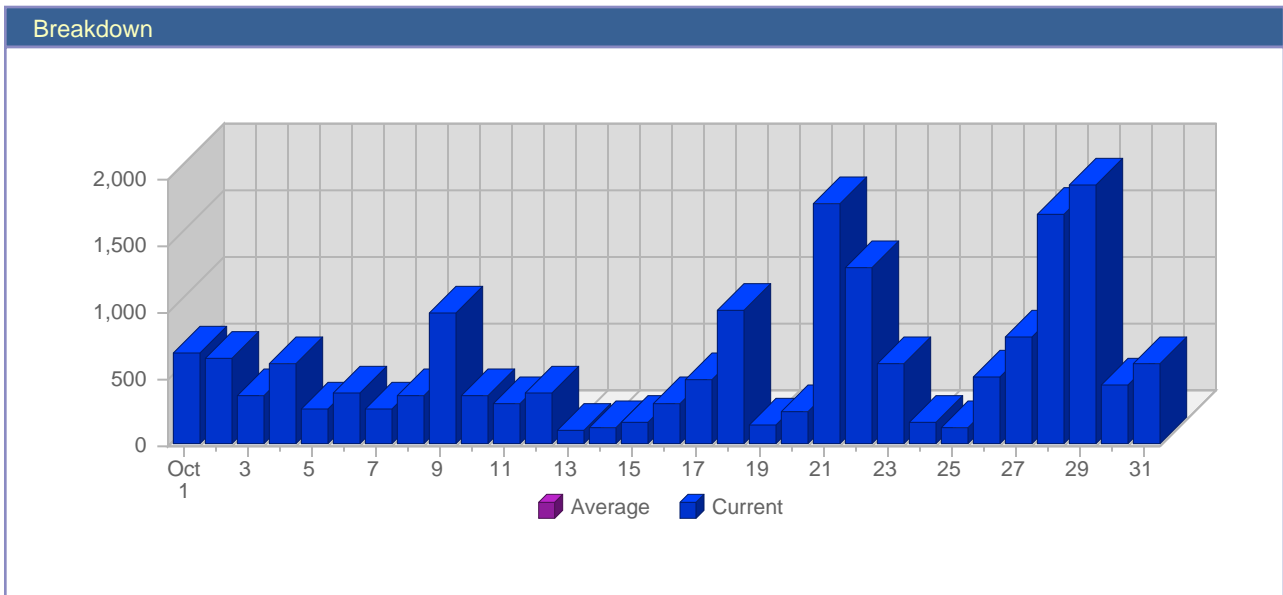

Traffic Reports Hits

Report Description	
Report Description:	Hits during the month of October 2007
Report Range:	Month of October 2007
Report Scope:	Historical Data

Date	Total Hits	Average Hits Historically	Change	Percent of Total Hits
Mon Oct 1st, 2007	696	-	+476 ▲	3.79%
Tue Oct 2nd, 2007	648	-	+228 ▲	3.53%
Wed Oct 3rd, 2007	363	-	-114 ▼	1.98%
Thu Oct 4th, 2007	607	-	+559 ▲	3.31%
Fri Oct 5th, 2007	276	-	-161 ▼	1.50%
Sat Oct 6th, 2007	387	-	-330 ▼	2.11%
Sun Oct 7th, 2007	276	-	+74 ▲	1.50%
Mon Oct 8th, 2007	376	-	-320 ▼	2.05%
Tue Oct 9th, 2007	986	-	+338 ▲	5.37%
Wed Oct 10th, 2007	367	-	+4 ▲	1.00%
Thu Oct 11th, 2007	310	-	-297 ▼	1.69%
Fri Oct 12th, 2007	394	-	+118 ▲	2.15%
Sat Oct 13th, 2007	101	-	-286 ▼	0.55%
Sun Oct 14th, 2007	123	-	-153 ▼	0.67%
Mon Oct 15th, 2007	170	-	-206 ▼	0.93%
Tue Oct 16th, 2007	303	-	-683 ▼	1.65%
Wed Oct 17th, 2007	487	-	+120 ▲	2.65%
Thu Oct 18th, 2007	1,003	-	+693 ▲	5.46%
Fri Oct 19th, 2007	150	-	-244 ▼	0.82%
Sat Oct 20th, 2007	252	-	+151 ▲	1.37%
Sun Oct 21st, 2007	1,809	-	+1,686 ▲	9.85%
Mon Oct 22nd, 2007	1,327	-	+1,157 ▲	7.23%
Tue Oct 23rd, 2007	615	-	+312 ▲	3.35%
Wed Oct 24th, 2007	176	-	-311 ▼	0.96%
Thu Oct 25th, 2007	121	-	-882 ▼	0.66%
Fri Oct 26th, 2007	511	-	+361 ▲	2.78%
Sat Oct 27th, 2007	802	-	+550 ▲	4.37%
Sun Oct 28th, 2007	1,727	-	-82 ▼	9.41%
Mon Oct 29th, 2007	1,947	-	+620 ▲	10.61%
Tue Oct 30th, 2007	445	-	-170 ▼	2.42%
Wed Oct 31st, 2007	604	-	+428 ▲	3.29%
	18,359	-		